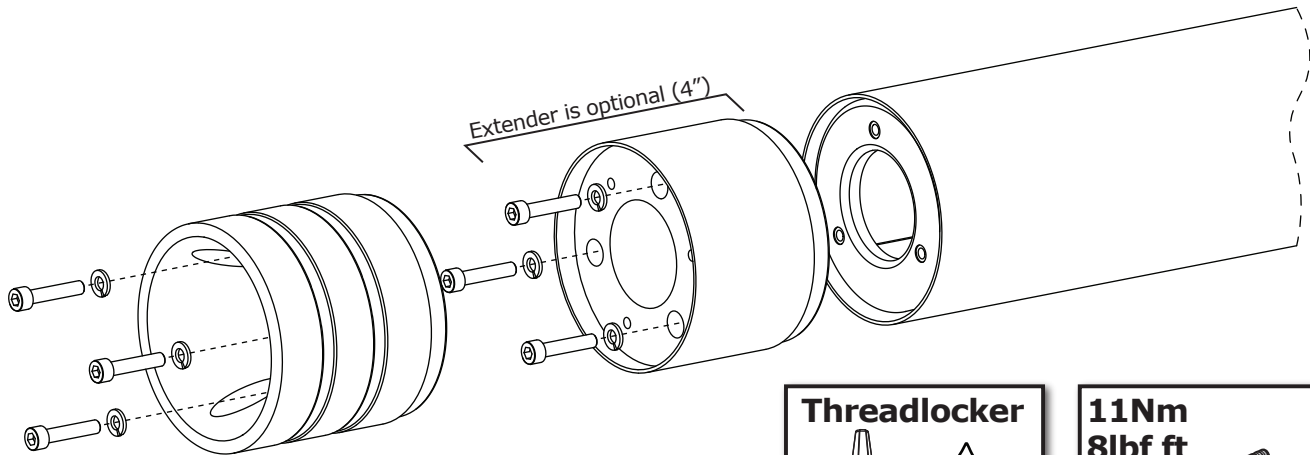

Endcap / Extender Mounting Instructions

Threadlocker

For example
Loctite 266

6x

11Nm
8lbf ft

300 km
186 mi

6x