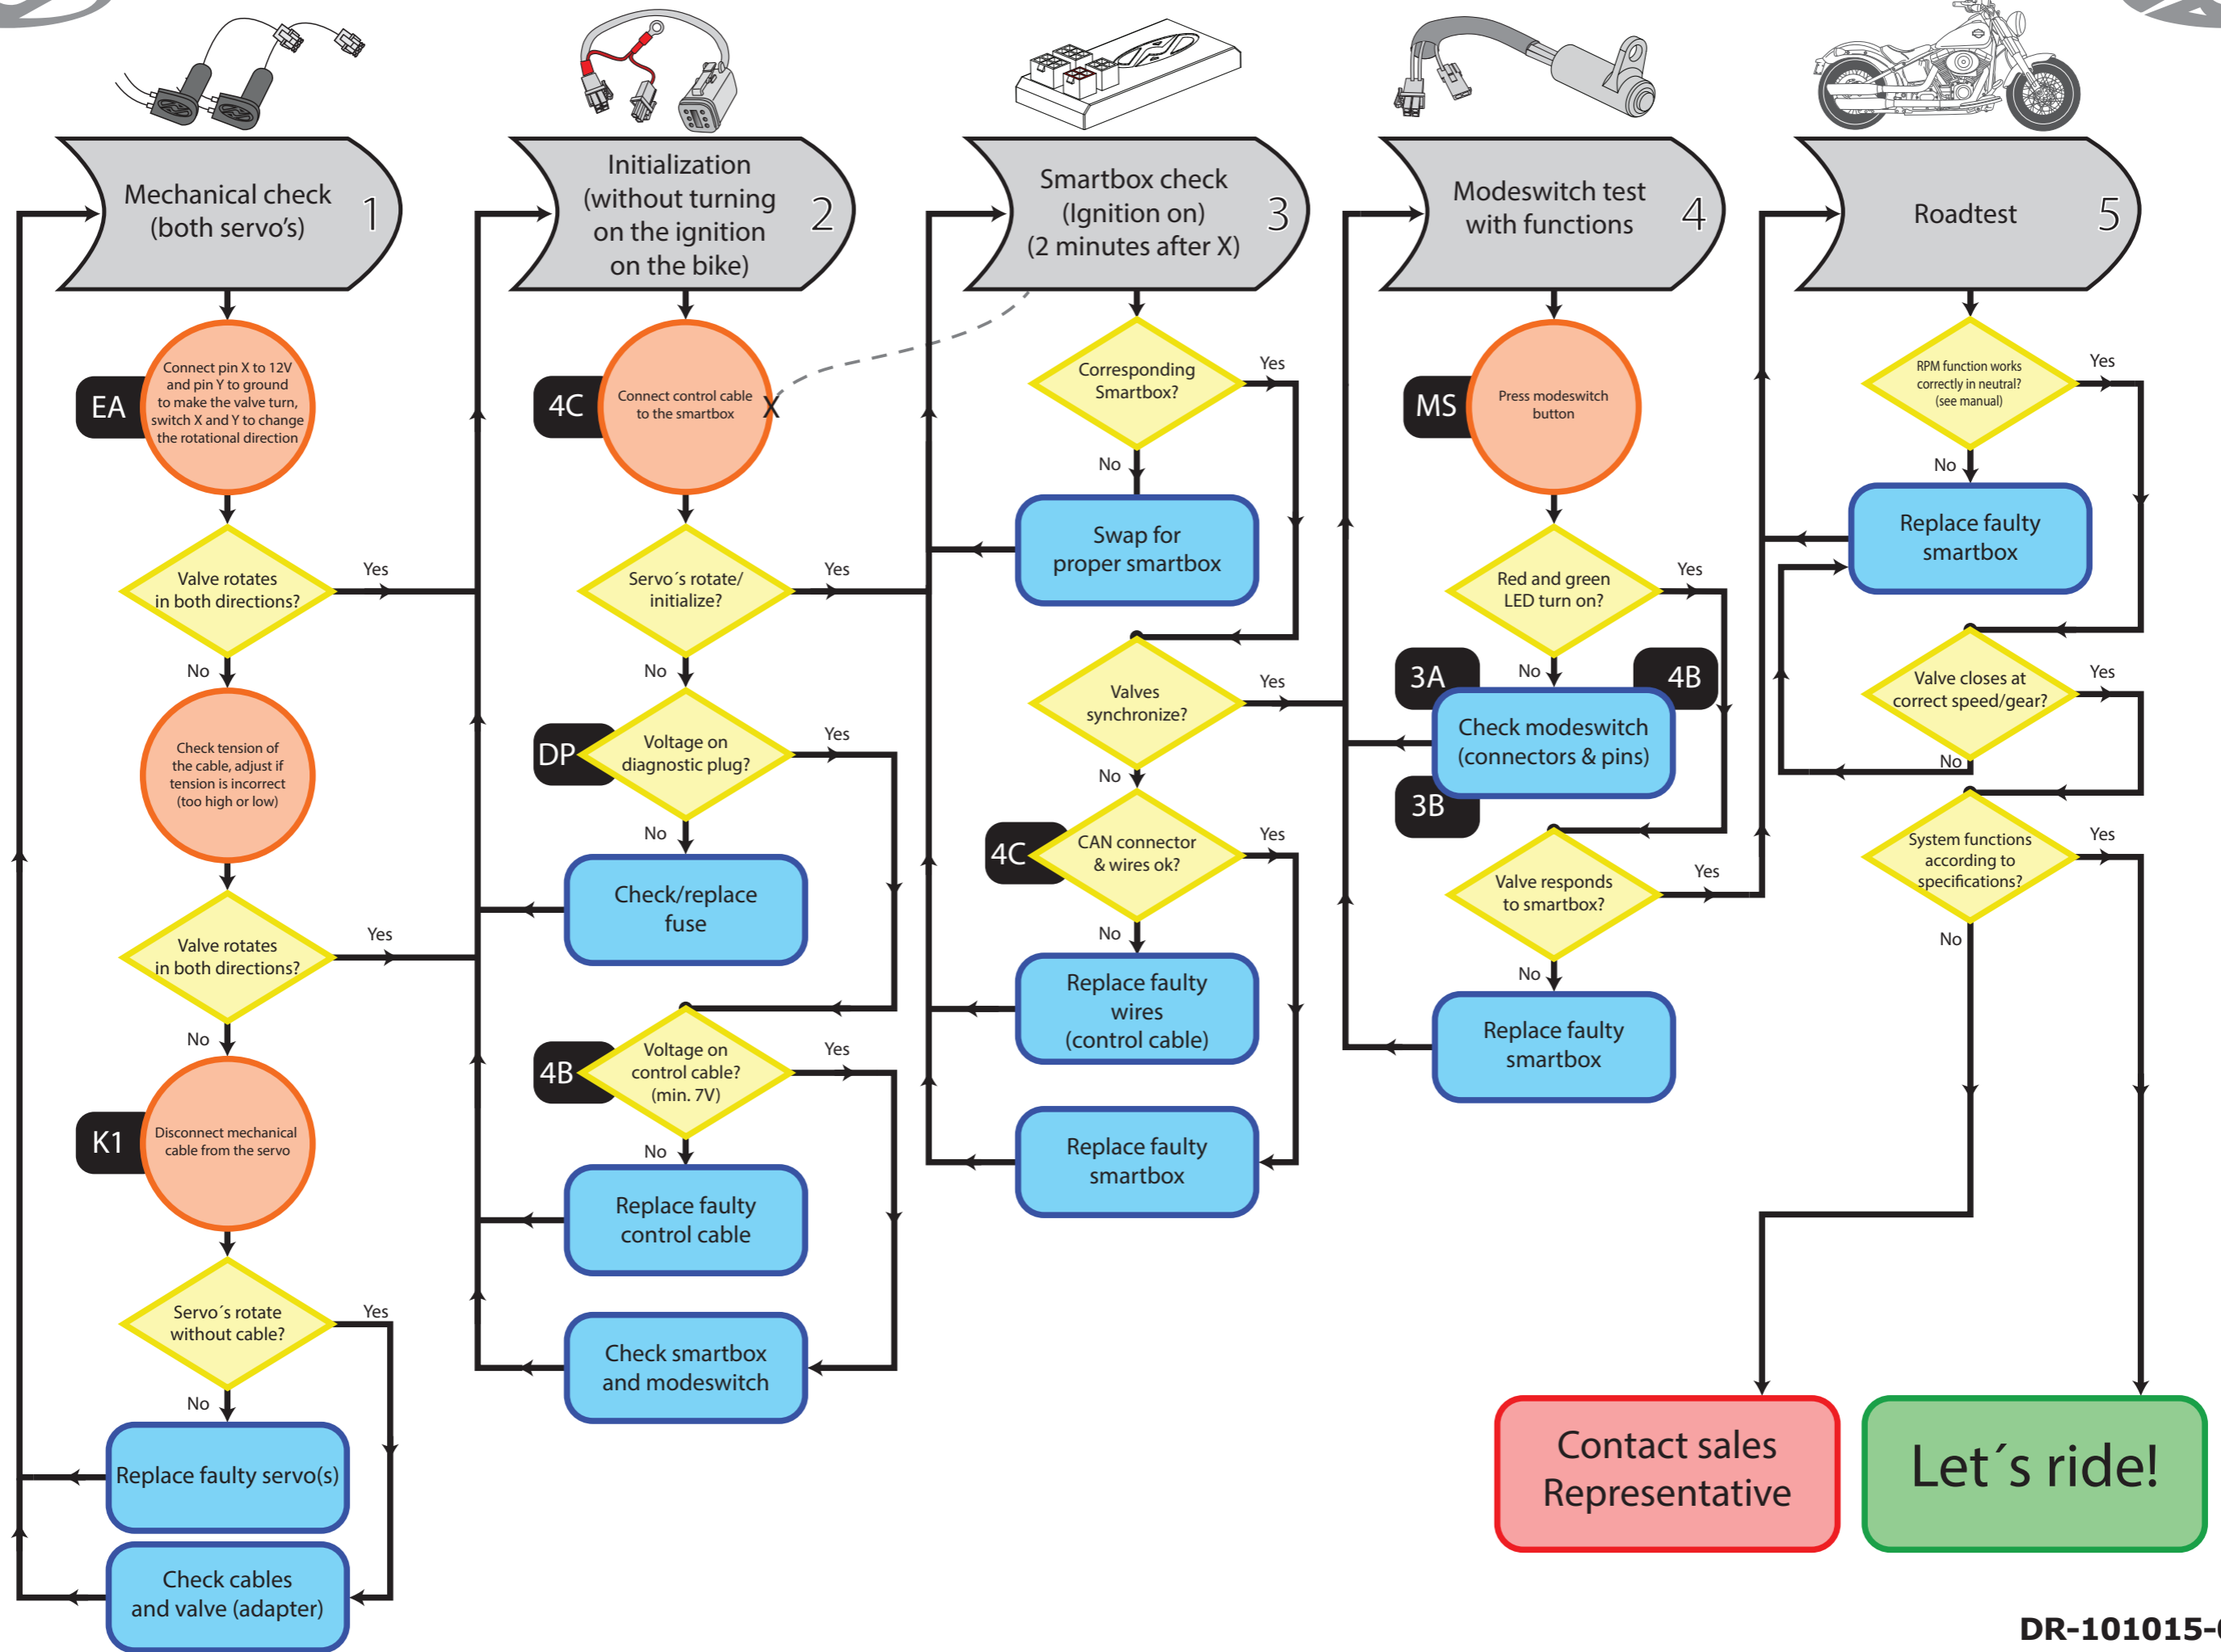

# Smartbox Double Servo Exhaust System Troubleshooter

*Dr. Tekill & Mr. Hyde<sup>®</sup>*