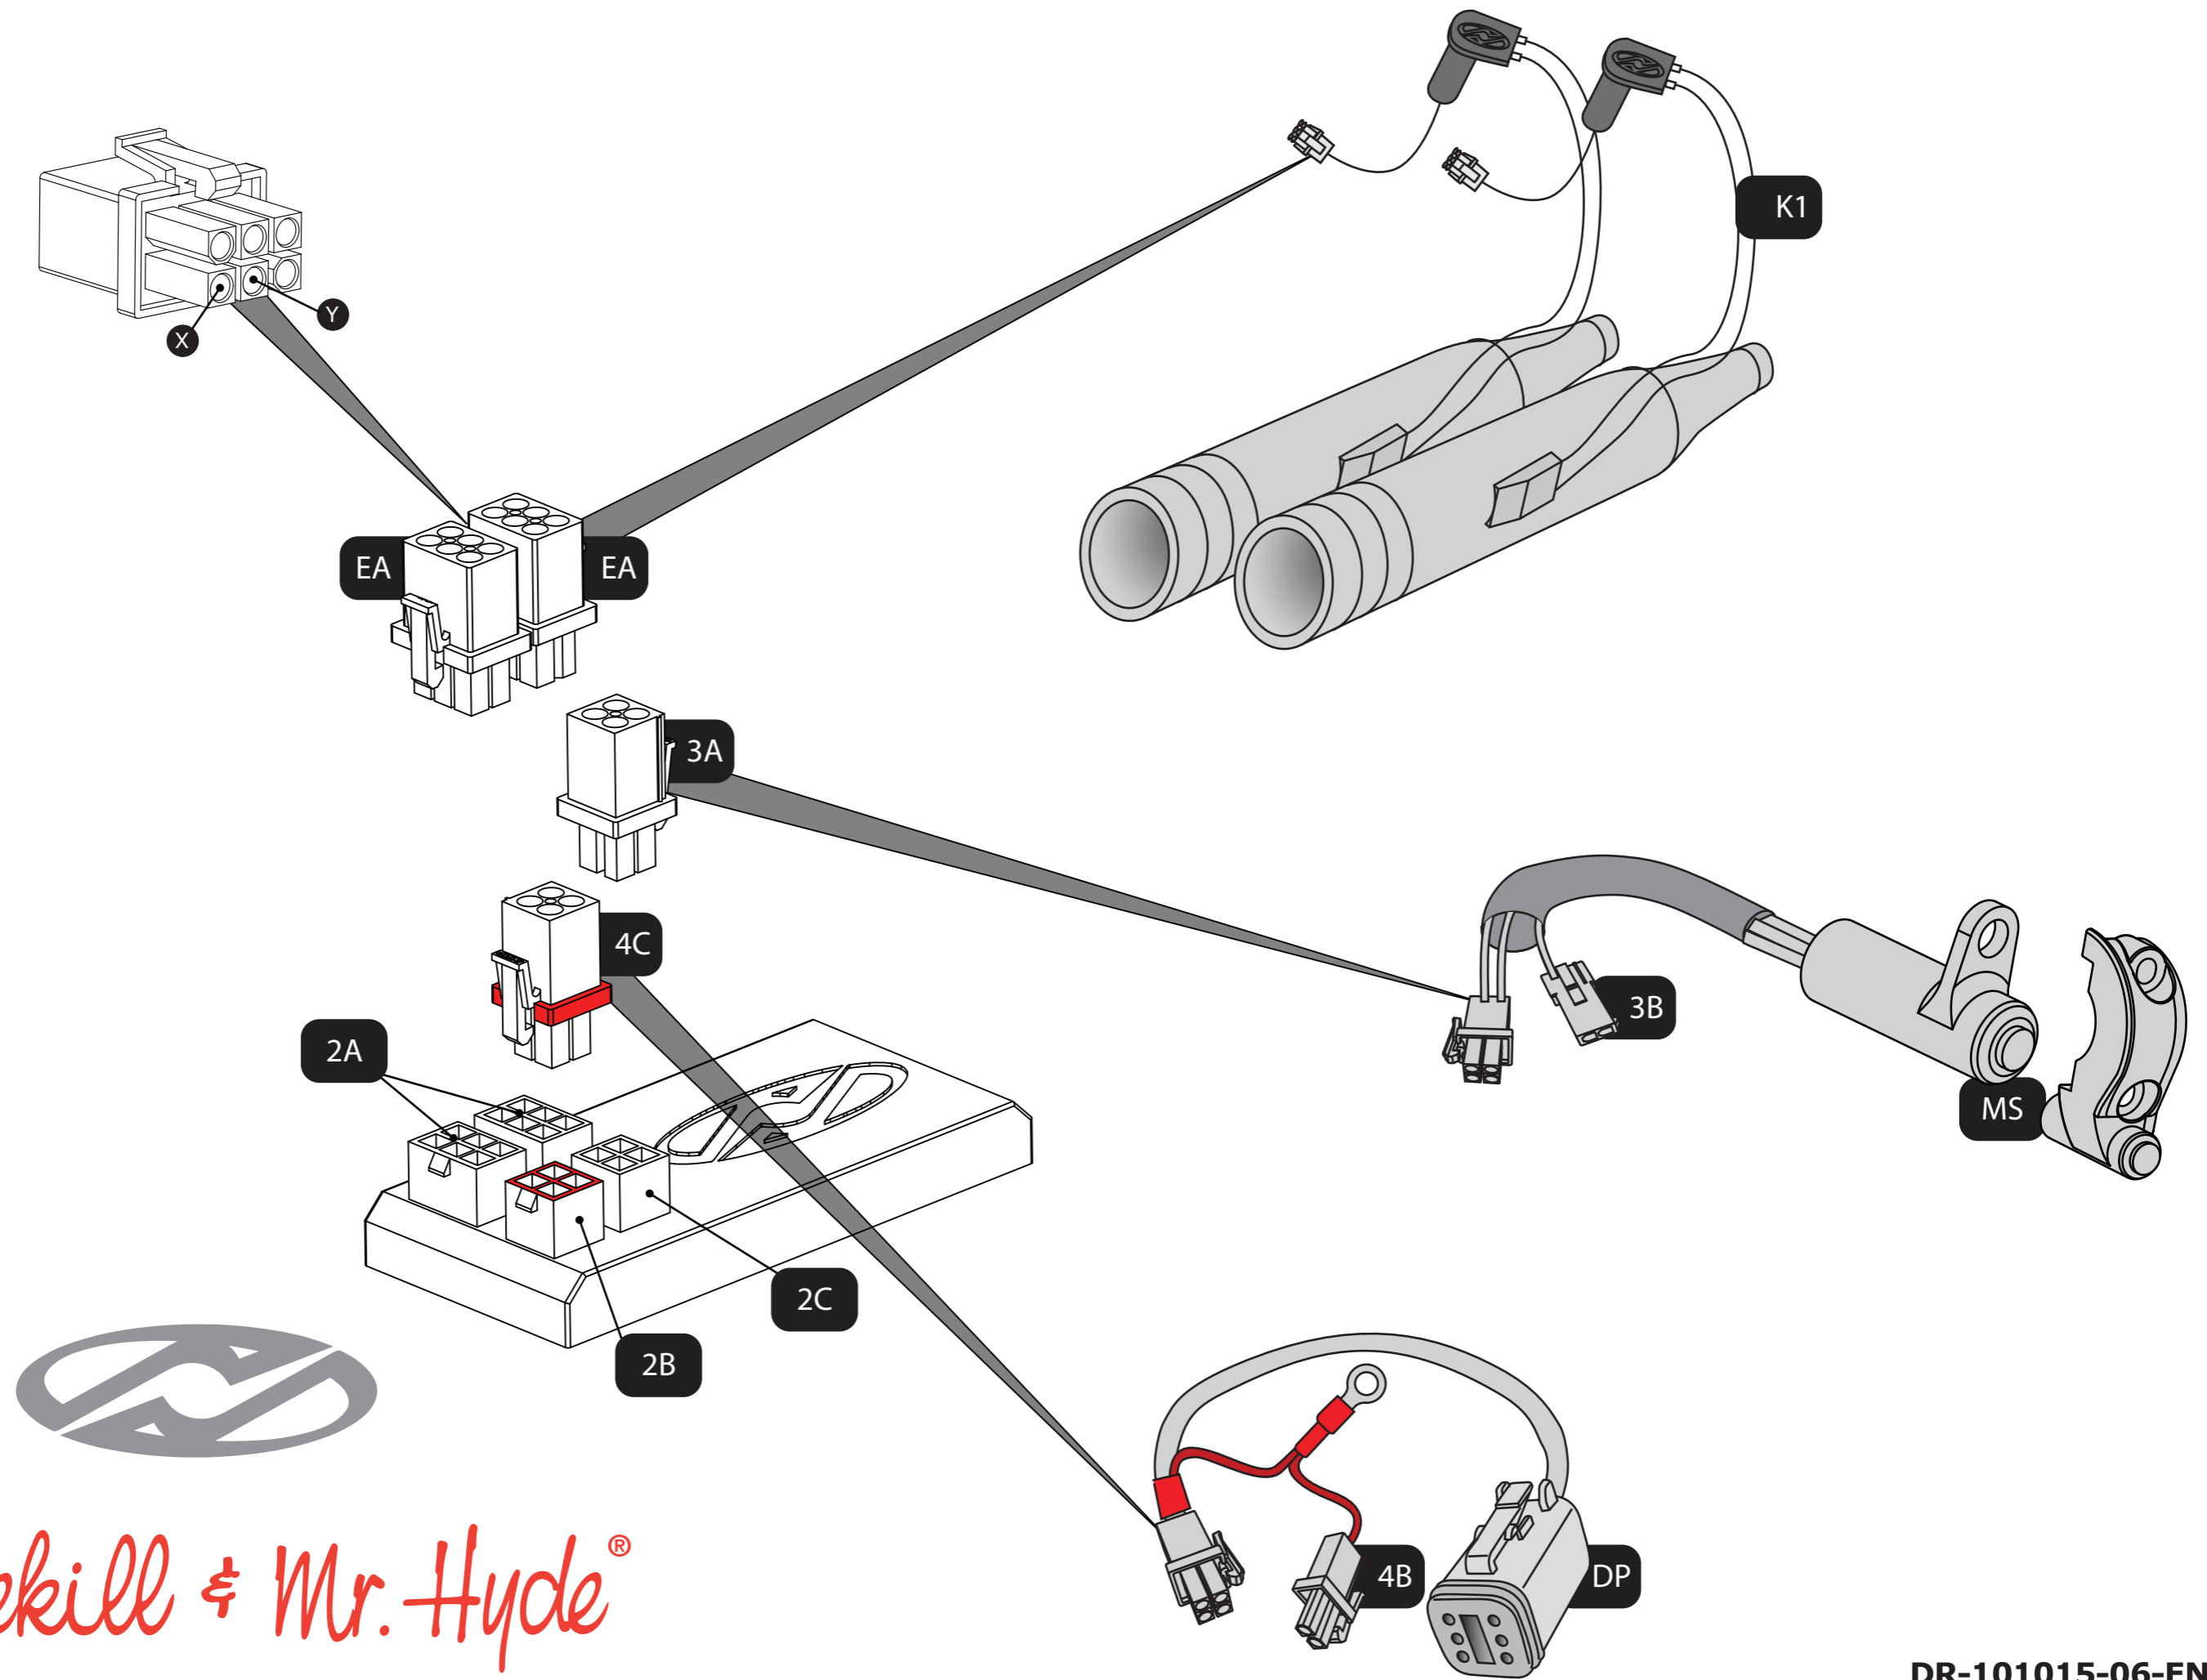

# Smartbox Double Servo Exhaust System Troubleshooter

*Dr. Tekill & Mr. Hyde<sup>®</sup>*