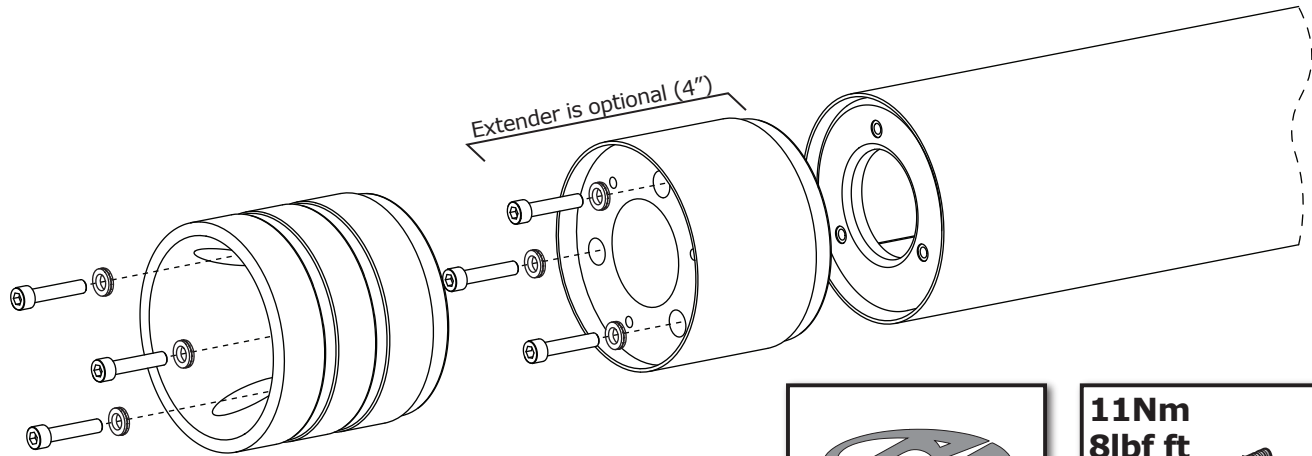

# Endcap / Extender Mounting Instructions Nord-Lock

Tapered Endcap

**J&H M6**

6x

**11Nm  
8lbf ft**

300 km  
186 mi

6x