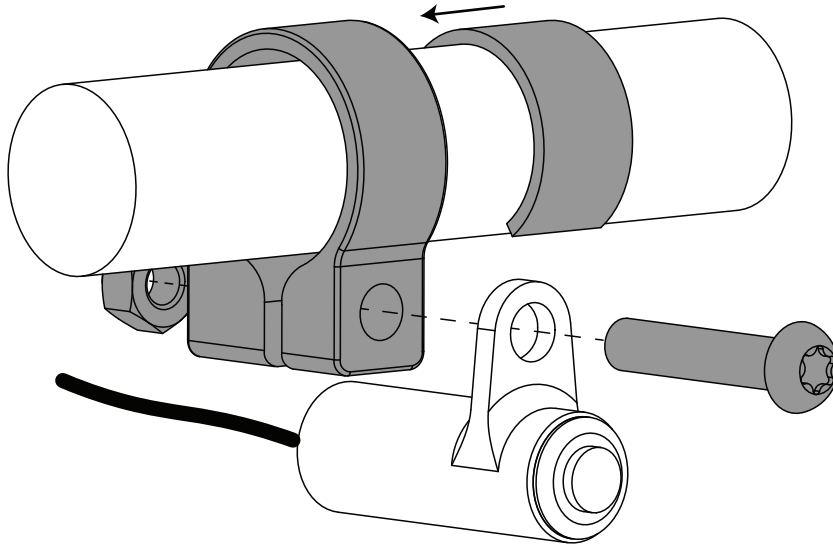

Handlebar Clamp Mounting Instructions

Ø1" (25,4mm) handlebars

Ø22mm handlebars

2 Nm
1,5 lbf ft

300 km
186 mi

1x

DR-101019-01