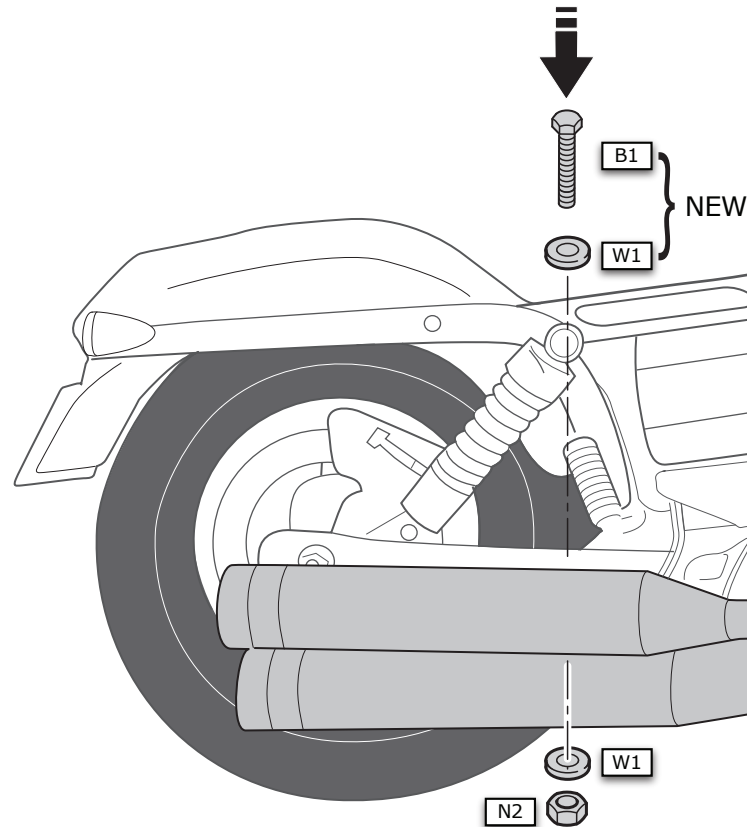

NEW: Product Improvement for: Dyna, Wide Glide, Fatbob, Lowrider S

N2

27Nm
20lbf ft

300 km
186 mi

1x