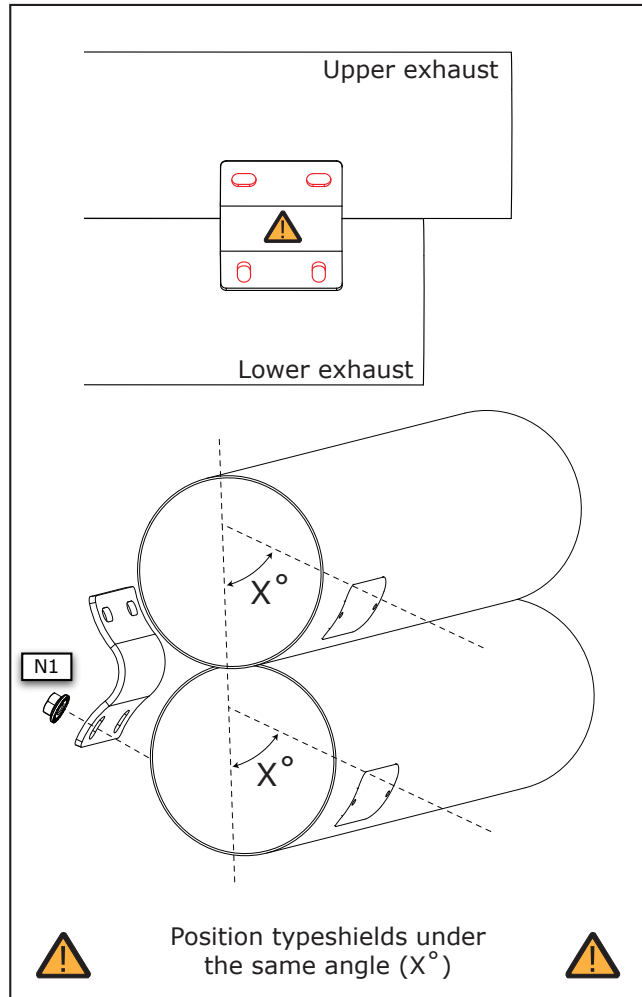

NEW: Product Improvement for: Dyna, Wide Glide, Fatbob, Lowrider S

N2

27Nm
20lbf ft

300 km
186 mi

1x