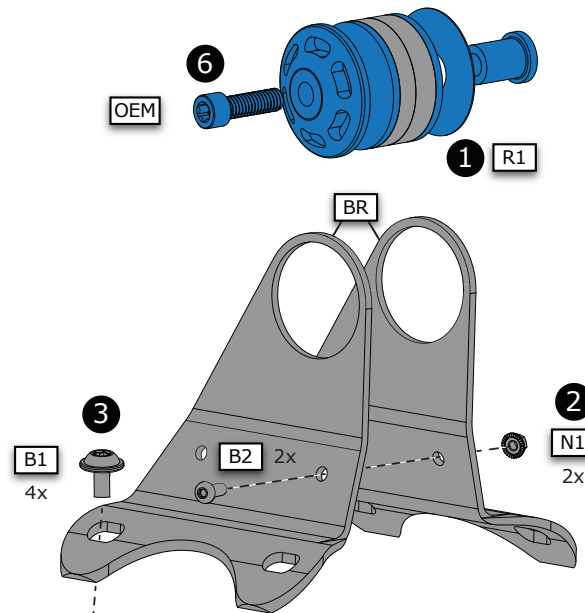

R1200- & R1250 GS-LC Bracket Mounting Manual

Items required

- | | |
|---------------|---------------|
| BR 2x | PS 2x |
| LP 1x | N1 2x |
| EC 1x | R1 1x |
| B1 4x | B2 2x |
| OEM 1x | OEM 1x |
| OEM 1x | OEM 1x |