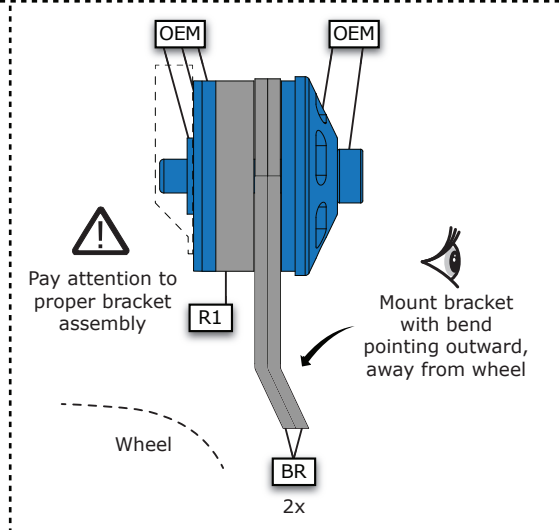

R1200- & R1250 GS-LC Bracket Mounting Manual

Items required

- | | |
|---------------|---------------|
| BR 2x | PS 2x |
| LP 1x | N1 2x |
| EC 1x | R1 1x |
| B1 4x | B2 2x |
| OEM 1x | OEM 1x |
| OEM 1x | OEM 1x |