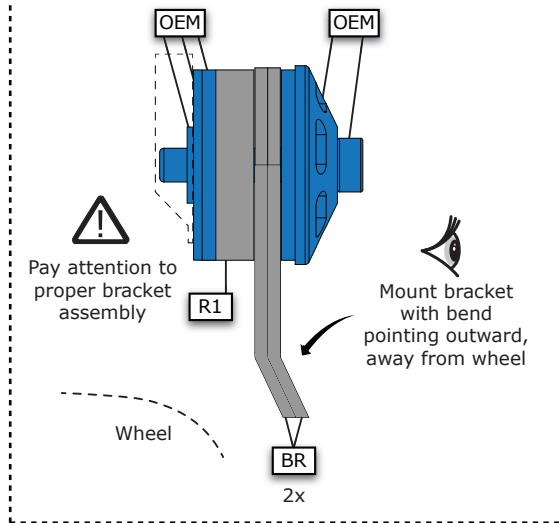

R1200- & R1250 GS-LC Bracket Mounting Manual

Items required

- | | |
|---------------|---------------|
| BR 2x | PS 2x |
| LP 1x | N1 2x |
| EC 1x | R1 1x |
| B1 4x | B2 2x |
| OEM 1x | OEM 1x |
| OEM 1x | OEM 1x |