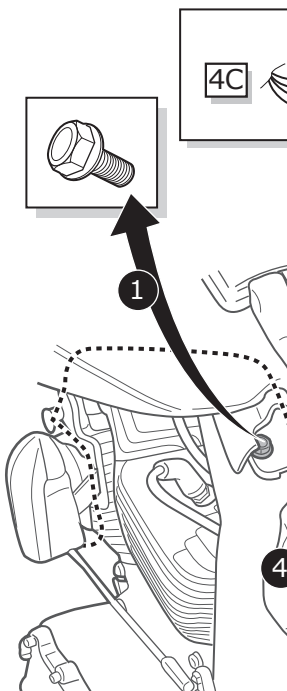

SN.

Dr. Jekyll & Mr. Hyde®

THE EXHAUST

MANUAL : HARLEY-DAVIDSON® | EASYMOUNT | BLACKBOX

Tri Glide®

1

Tri Glide Easymount Blackbox

2

4

5

Tri Glide Easymount Blackbox

Assembly kit

Y Cable

Exhausts

6

items required

7

8

Servo Position Left

Servo Position Right

Dr. Jekyll & Mr. Hyde[®]

THE EXHAUST