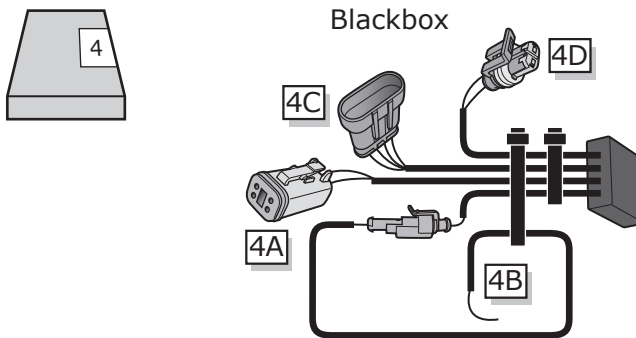

SN.

Dr. Jekyll & Mr. Hyde®

THE EXHAUST

MANUAL : HARLEY-DAVIDSON® | EASYMOUNT | BLACKBOX

Tri Glide®

1

Tri Glide Easymount Blackbox

2

4

5

Tri Glide Easymount Blackbox

Assembly kit

Y Cable

Exhausts

6

items required

7

8

Servo Position Left

Servo Position Right

Dr. Jekyll & Mr. Hyde[®]

THE EXHAUST