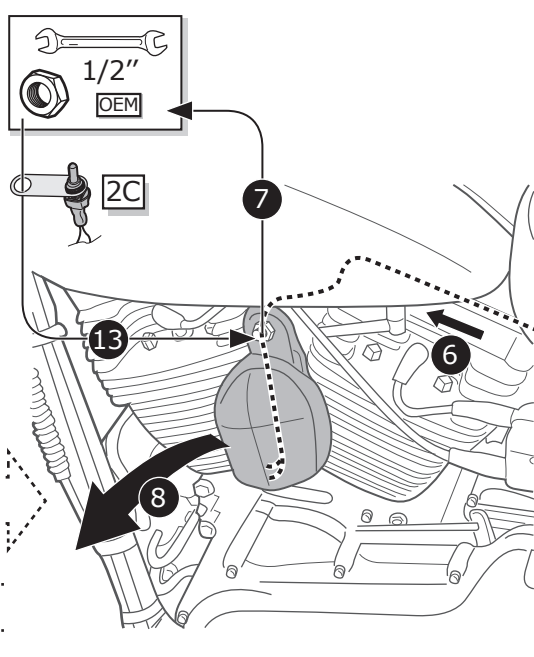

SN.

Dr. Jekyll & Mr. Hyde®

THE EXHAUST

MANUAL : HARLEY-DAVIDSON® | EASYMOUNT | BLACKBOX

Tri Glide®

1

Tri Glide Easymount Blackbox

2

4

5

Tri Glide Easymount Blackbox

Assembly kit

Y Cable

Exhausts

6

items required

7

8

Servo Position Left

Servo Position Right

Dr. Jekyll & Mr. Hyde[®]

THE EXHAUST