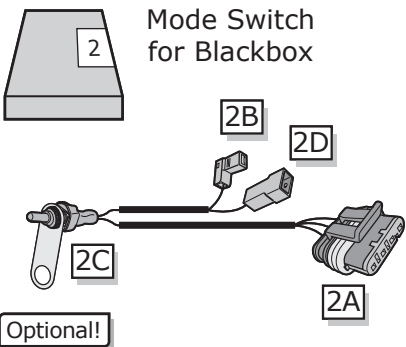

SN.

Dr. Jekyll & Mr. Hyde®

THE EXHAUST

MANUAL : HARLEY-DAVIDSON® | EASYMOUNT | BLACKBOX

Tri Glide®

1

Tri Glide Easymount Blackbox

2

4

5

Tri Glide Easymount Blackbox

Assembly kit

Y Cable

Exhausts

6

items required

7

8

Servo Position Left

Servo Position Right

Dr. Jekyll & Mr. Hyde[®]

THE EXHAUST