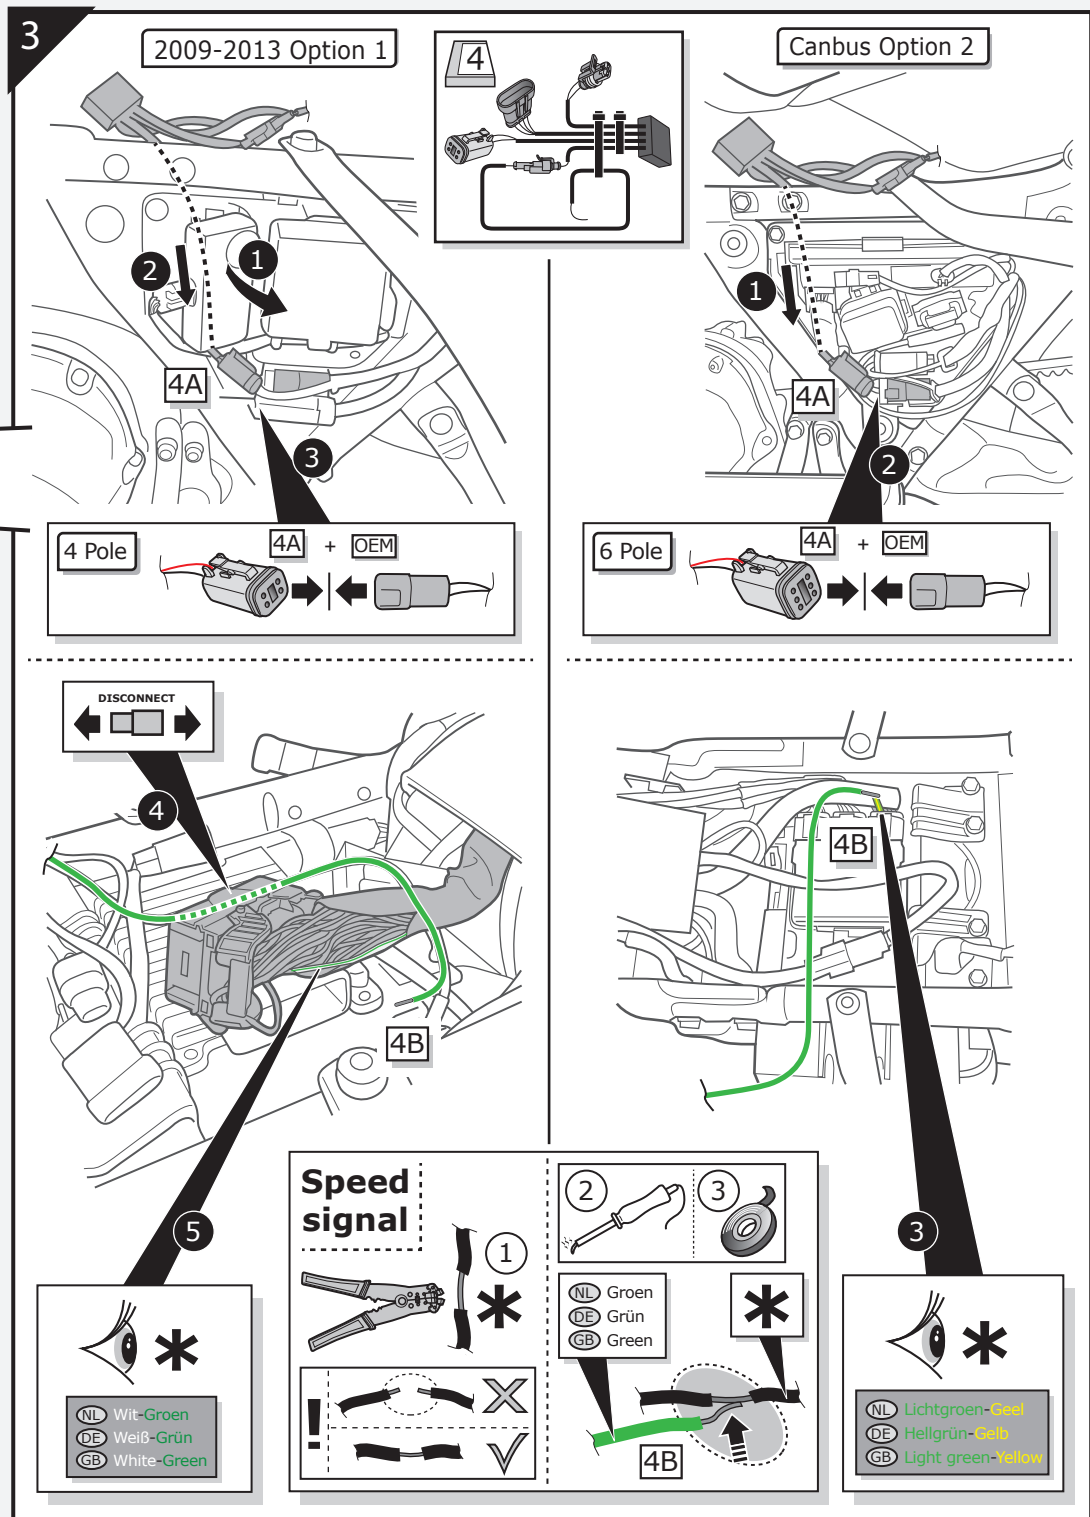

SN.

Dr. Jekyll & Mr. Hyde®

THE EXHAUST

MANUAL : HARLEY-DAVIDSON® | EASYMOUNT | BLACKBOX

Tri Glide®

1

Tri Glide Easymount Blackbox

2

4

5

Tri Glide Easymount Blackbox

Assembly kit

Y Cable

Exhausts

6

items required

7

8

Servo Position Left

Servo Position Right

Dr. Jekyll & Mr. Hyde[®]

THE EXHAUST