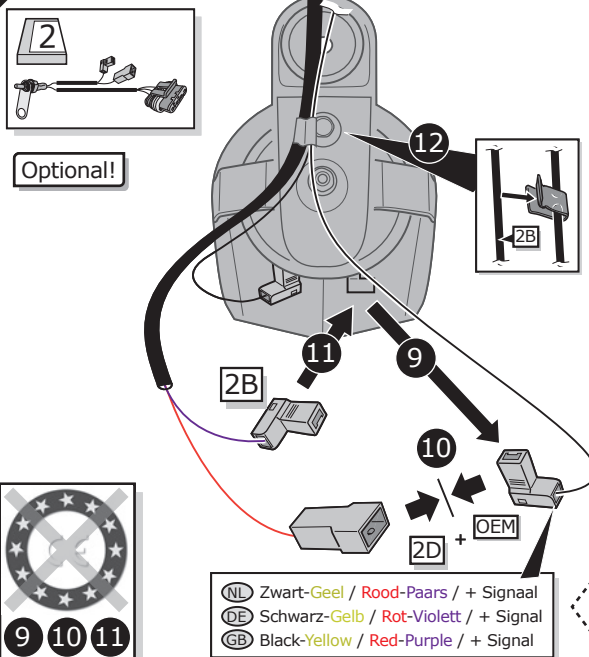

SN.

Dr. Jekyll & Mr. Hyde®

THE EXHAUST

MANUAL : HARLEY-DAVIDSON® | EASYMOUNT | BLACKBOX

Tri Glide®

1

Tri Glide Easymount Blackbox

2

4

5

Tri Glide Easymount Blackbox

Assembly kit

Y Cable

Exhausts

6

items required

7

8

Servo Position Left

Servo Position Right

Dr. Jekyll & Mr. Hyde[®]

THE EXHAUST