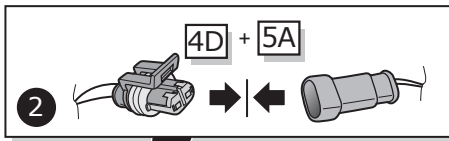

SN.

Dr. Jekyll & Mr. Hyde®

THE EXHAUST

MANUAL : HARLEY-DAVIDSON® | EASYMOUNT | BLACKBOX

Softail Upper/Middle/Lower

1

Softtail Upper/Middle/Lower Easymount Blackbox

2

3

4

5

6

Softtail Upper/Middle/Lower Easymount Blackbox

Assembly Kit

Cats

Optional!