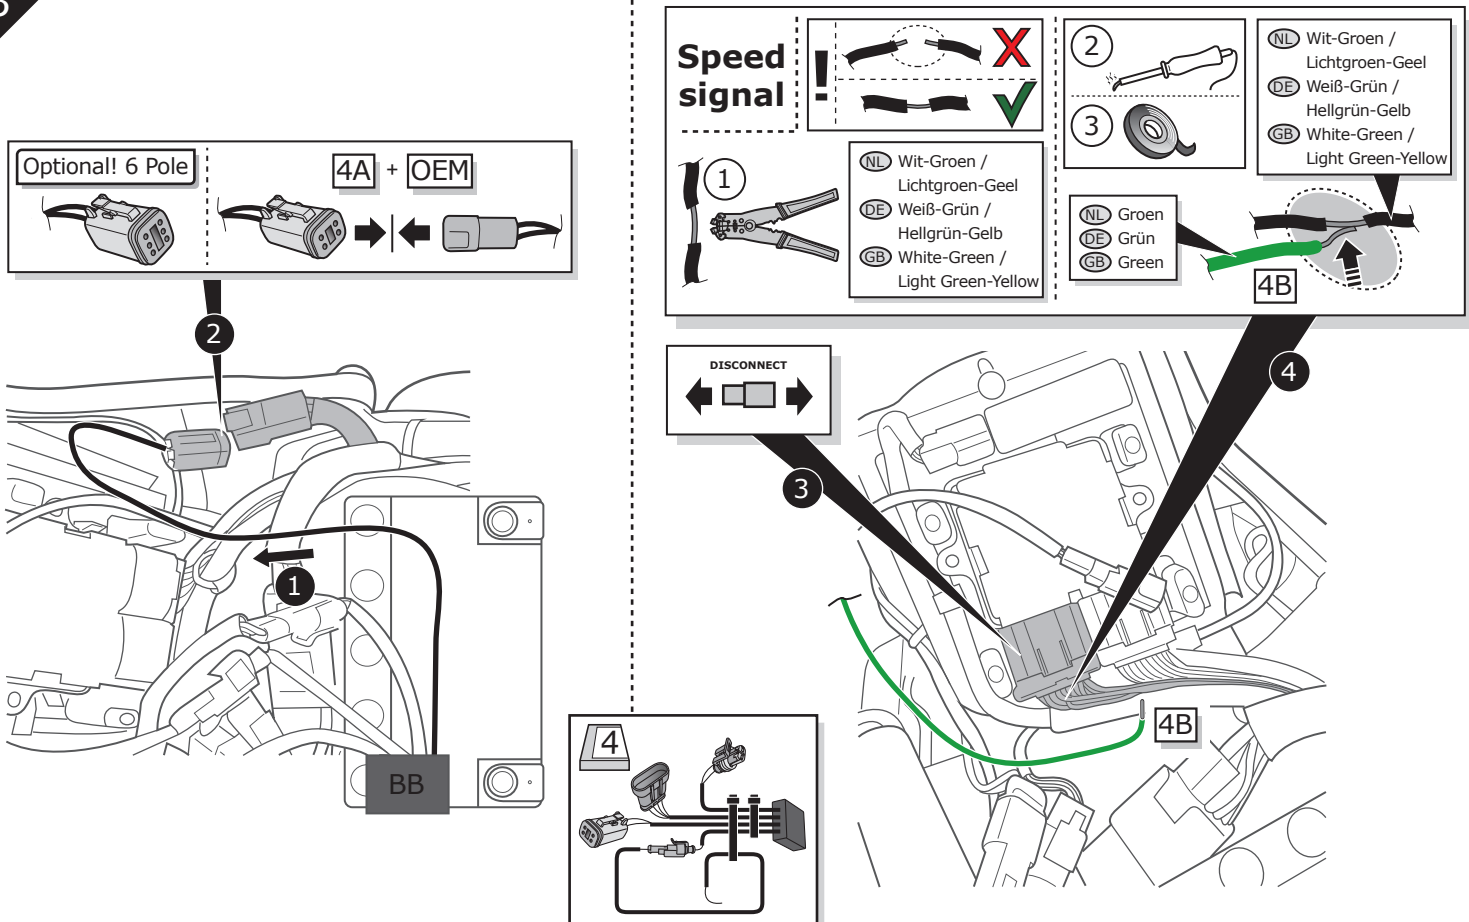

SN.

Dr. Jekyll & Mr. Hyde®

THE EXHAUST

MANUAL : HARLEY-DAVIDSON® | EASYMOUNT | BLACKBOX

Softail Upper/Middle/Lower

1

Softtail Upper/Middle/Lower Easymount Blackbox

2

3

4

5

6

Softtail Upper/Middle/Lower Easymount Blackbox

Assembly Kit

Cats

Optional!

Exhaust/Cable /Servo System

7

To mount exhaust use the mountingset

Mountingset + Manual

8

1

Complete System Check!