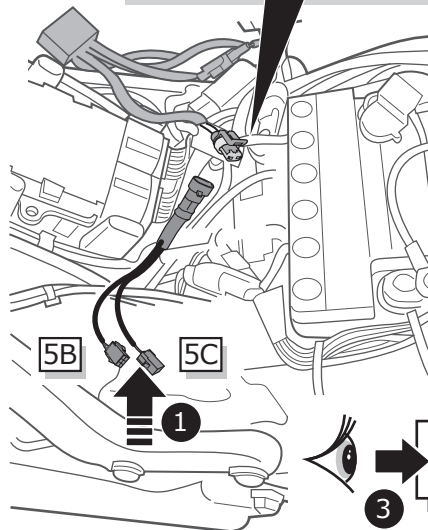

SN.

Dr. Jekyll & Mr. Hyde®

THE EXHAUST

MANUAL : HARLEY-DAVIDSON® | EASYMOUNT | BLACKBOX

Softail Upper/Middle/Lower

1

Softtail Upper/Middle/Lower Easymount Blackbox

2

3

4

5

6

Softtail Upper/Middle/Lower Easymount Blackbox

Assembly Kit

Cats

Optional!

Exhaust/Cable /Servo System

7

To mount exhaust use the mountingset

Mountingset + Manual

8

1

Complete System Check!