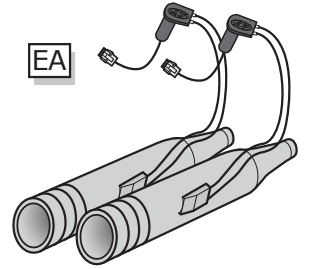

3

4

5

6

Softtail Upper/Middle/Lower Easymount Blackbox

Assembly Kit

Cats

Optional!

Exhaust/Cable /Servo System

7

To mount exhaust use the mountingset

Mountingset + Manual

8

1

Complete System Check!