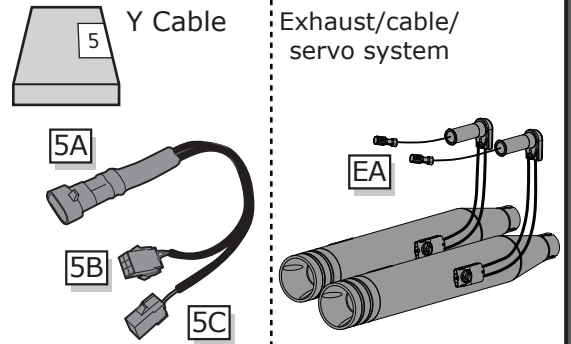

1

Softtail Upper/Middle/Lower Easymount Blackbox