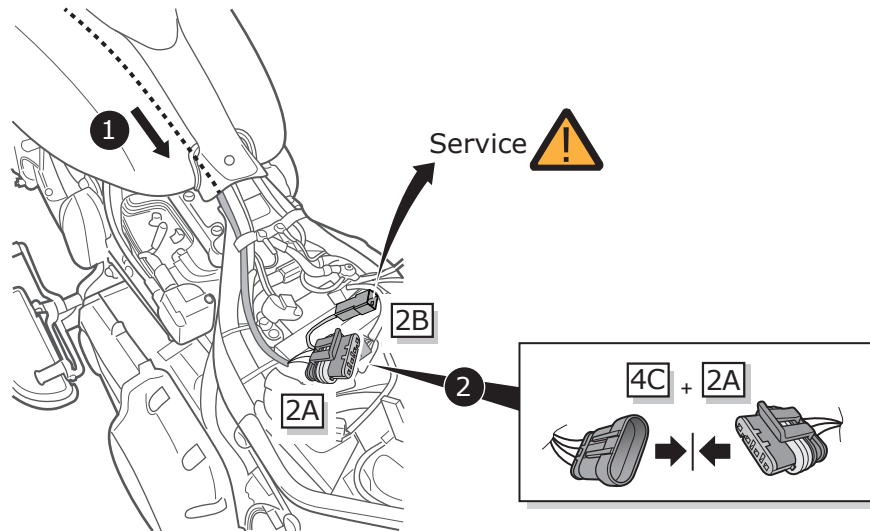

SN.

Dr. Jekyll & Mr. Hyde®

THE EXHAUST

MANUAL : HARLEY-DAVIDSON® | EASYMOUNT | BLACKBOX

Softail Upper/Middle/Lower

1

Softtail Upper/Middle/Lower Easymount Blackbox

2

3

4

5

6

Softtail Upper/Middle/Lower Easymount Blackbox

Assembly Kit

Cats

Optional!

Exhaust/Cable /Servo System

7

To mount exhaust use the mountingset

Mountingset + Manual

8

1

Complete System Check!