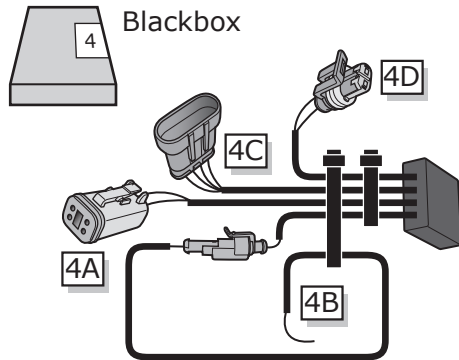

SN.

Dr. Jekyll & Mr. Hyde®

THE EXHAUST

MANUAL : HARLEY-DAVIDSON® | EASYMOUNT | BLACKBOX

Softail Upper/Middle/Lower

1

Softtail Upper/Middle/Lower Easymount Blackbox

2

3

4

5

6

Softtail Upper/Middle/Lower Easymount Blackbox

Assembly Kit

Cats

Optional!

Exhaust/Cable /Servo System

7

To mount exhaust use the mountingset

Mountingset + Manual

8

1

Complete System Check!