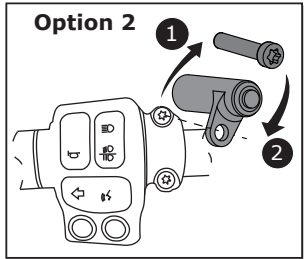

SN.

Dr. Jekyll & Mr. Hyde®

THE EXHAUST

MANUAL : HARLEY-DAVIDSON® | EASYMOUNT | BLACKBOX

Softail Upper/Middle/Lower

1

Softtail Upper/Middle/Lower Easymount Blackbox

2

3

4

5

6

Softtail Upper/Middle/Lower Easymount Blackbox

Assembly Kit

Cats

Optional!