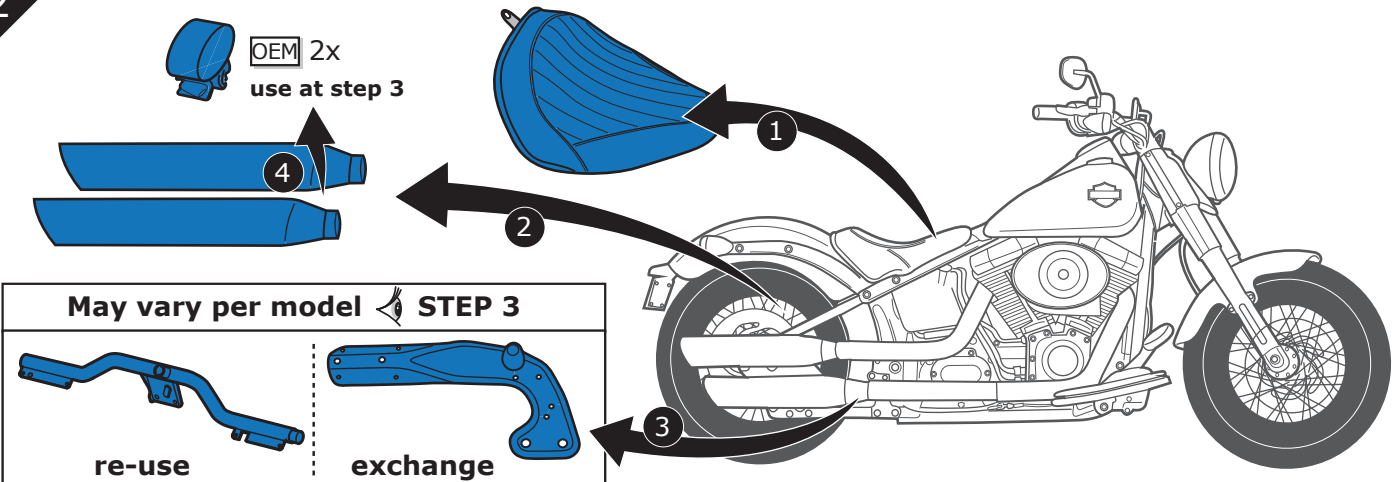

SN.

Dr. Jekyll & Mr. Hyde®

THE EXHAUST

MANUAL : HARLEY-DAVIDSON® | EASYMOUNT | BLACKBOX

Softail Upper/Middle/Lower

1

Softtail Upper/Middle/Lower Easymount Blackbox

2

3

4

5

6

Softtail Upper/Middle/Lower Easymount Blackbox

Assembly Kit

Cats

Optional!