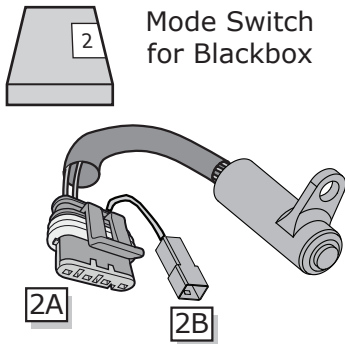

SN.

Dr. Jekyll & Mr. Hyde®

THE EXHAUST

MANUAL : HARLEY-DAVIDSON® | EASYMOUNT | BLACKBOX

Softail Upper/Middle/Lower

1

Softtail Upper/Middle/Lower Easymount Blackbox

2

3

4

5

6

Softtail Upper/Middle/Lower Easymount Blackbox

Assembly Kit

Cats

Optional!