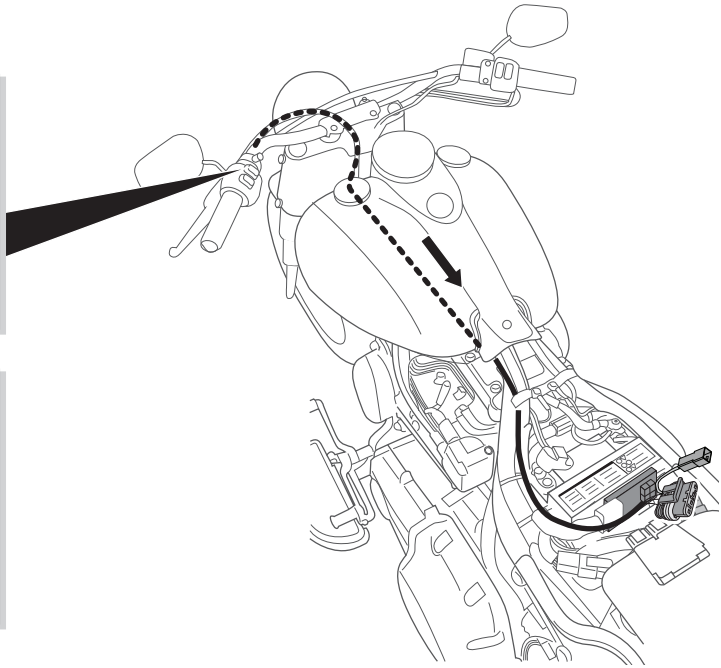

SN.

Dr. Jekyll & Mr. Hyde®

THE EXHAUST

MANUAL : HARLEY-DAVIDSON® | EASYMOUNT | BLACKBOX

Softail Upper/Middle/Lower

1

Softtail Upper/Middle/Lower Easymount Blackbox

2

3

4

5

6

Softtail Upper/Middle/Lower Easymount Blackbox

Assembly Kit

Cats

Optional!