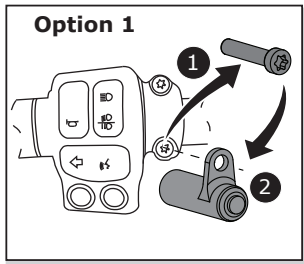

SN.

Dr. Jekyll & Mr. Hyde®

THE EXHAUST

MANUAL : HARLEY-DAVIDSON® | EASYMOUNT | BLACKBOX

Softail Upper/Middle/Lower

1

Softtail Upper/Middle/Lower Easymount Blackbox

2

3

4

5

6

Softtail Upper/Middle/Lower Easymount Blackbox

Assembly Kit

Cats

Optional!