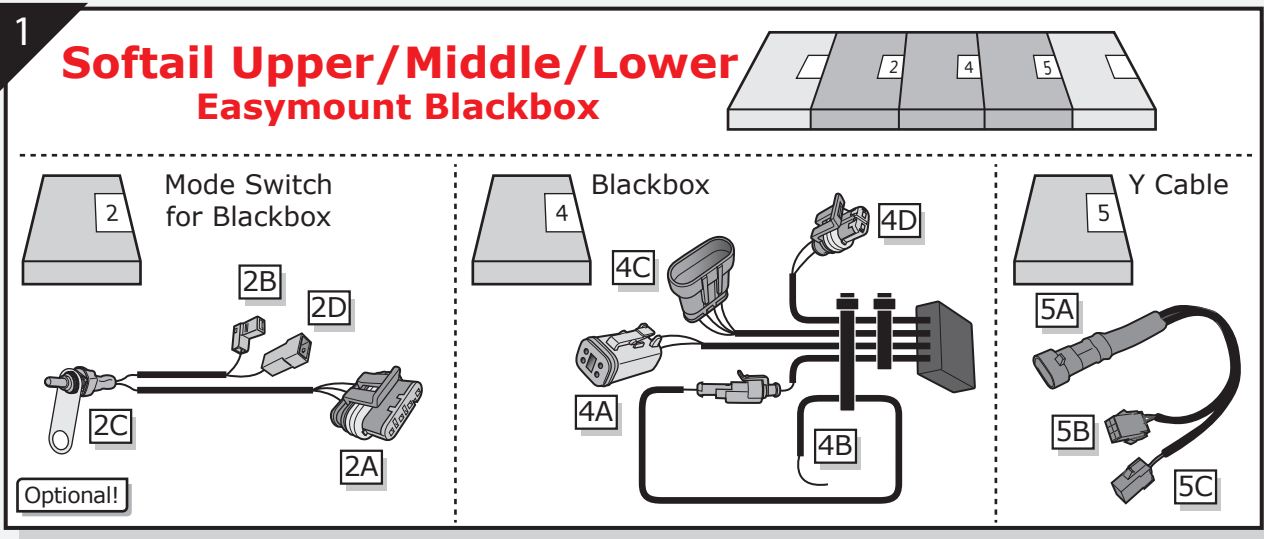

SN.

Dr. Jekyll & Mr. Hyde[®]

THE EXHAUST

MANUAL : HARLEY-DAVIDSON[®] | EASYMOUNT | BLACKBOX

Softail[®] Upper/Middle/Lower

6

Softail Upper/Middle/Lower Easymount Blackbox

Assembly Kit

CA
2x

TW
16x

Cats

Optional!

Exhaust/Cable /Servo System

7

To mount exhaust use the mountingset

Mountingset
+
Manual