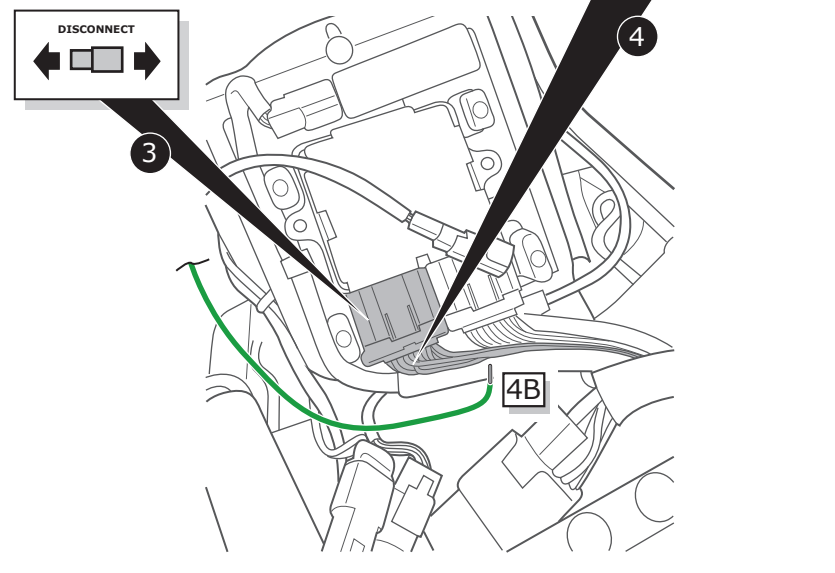

SN.

Dr. Jekyll & Mr. Hyde[®]

THE EXHAUST

MANUAL : HARLEY-DAVIDSON[®] | EASYMOUNT | BLACKBOX

Softail[®] Upper/Middle/Lower

6

Softail Upper/Middle/Lower Easymount Blackbox

Assembly Kit

CA
2x

TW
16x

Cats

Optional!

Exhaust/Cable /Servo System

7

To mount exhaust use the mountingset

Mountingset
+
Manual