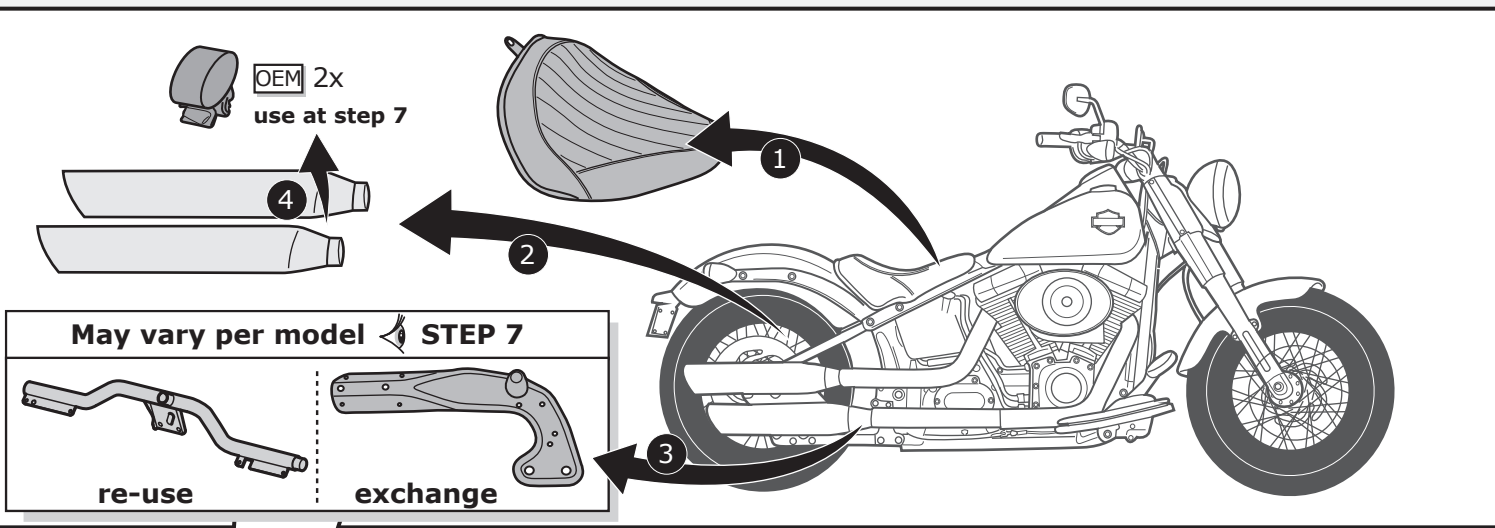

SN.

Dr. Jekyll & Mr. Hyde[®]

THE EXHAUST

MANUAL : HARLEY-DAVIDSON[®] | EASYMOUNT | BLACKBOX

Softail[®] Upper/Middle/Lower

6

Softail Upper/Middle/Lower Easymount Blackbox

Assembly Kit

CA
2x

TW
16x

Cats

Optional!

Exhaust/Cable /Servo System

7

To mount exhaust use the mountingset

Mountingset
+
Manual