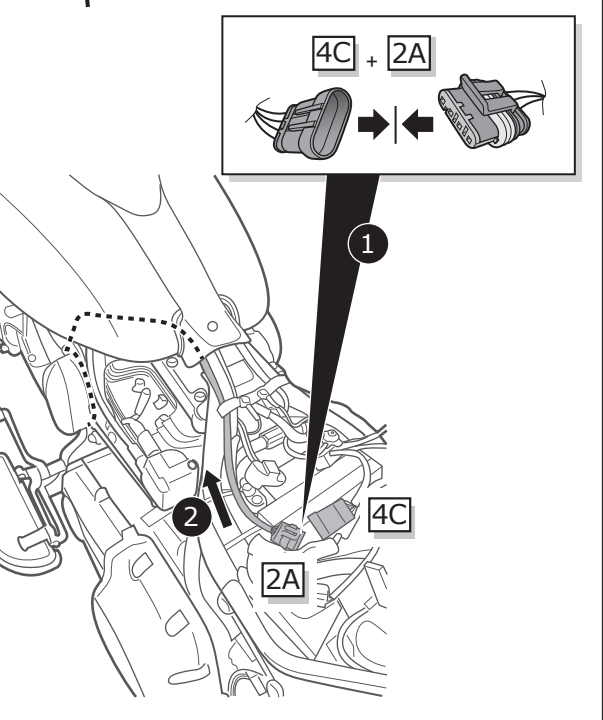

SN.

Dr. Jekyll & Mr. Hyde[®]

THE EXHAUST

MANUAL : HARLEY-DAVIDSON[®] | EASYMOUNT | BLACKBOX

Softail[®] Upper/Middle/Lower

6

Softail Upper/Middle/Lower Easymount Blackbox

Assembly Kit

CA
2x

TW
16x

Cats

Optional!

Exhaust/Cable /Servo System

7

To mount exhaust use the mountingset

Mountingset
+
Manual