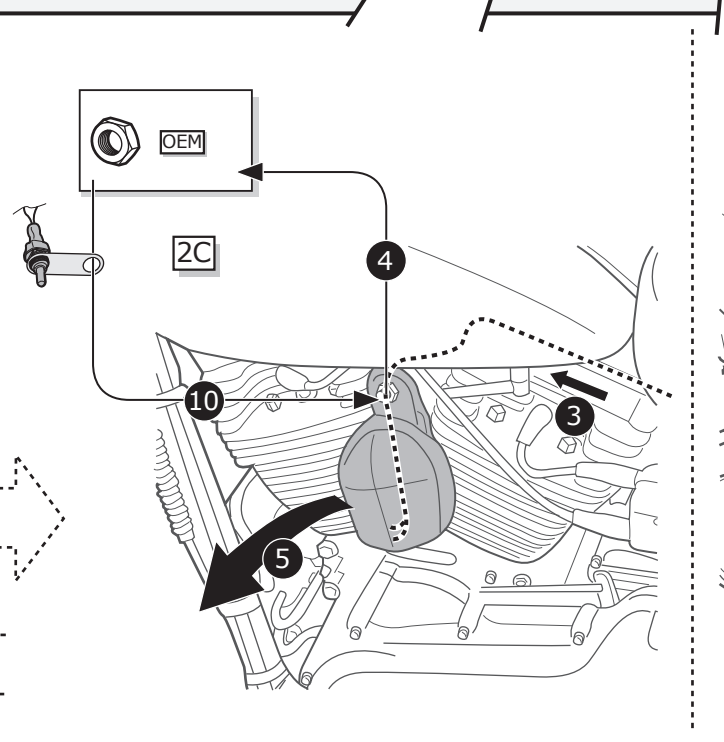

SN.

Dr. Jekyll & Mr. Hyde[®]

THE EXHAUST

MANUAL : HARLEY-DAVIDSON[®] | EASYMOUNT | BLACKBOX

Softail[®] Upper/Middle/Lower

6

Softail Upper/Middle/Lower Easymount Blackbox

Assembly Kit

CA
2x

TW
16x

Cats

Optional!

Exhaust/Cable /Servo System

7

To mount exhaust use the mountingset

Mountingset
+
Manual