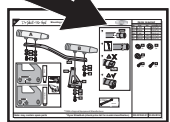

CA
2x

TW
16x

Cats

Optional!

Exhaust/Cable /Servo System

7

To mount exhaust use the mountingset

Mountingset
+
Manual