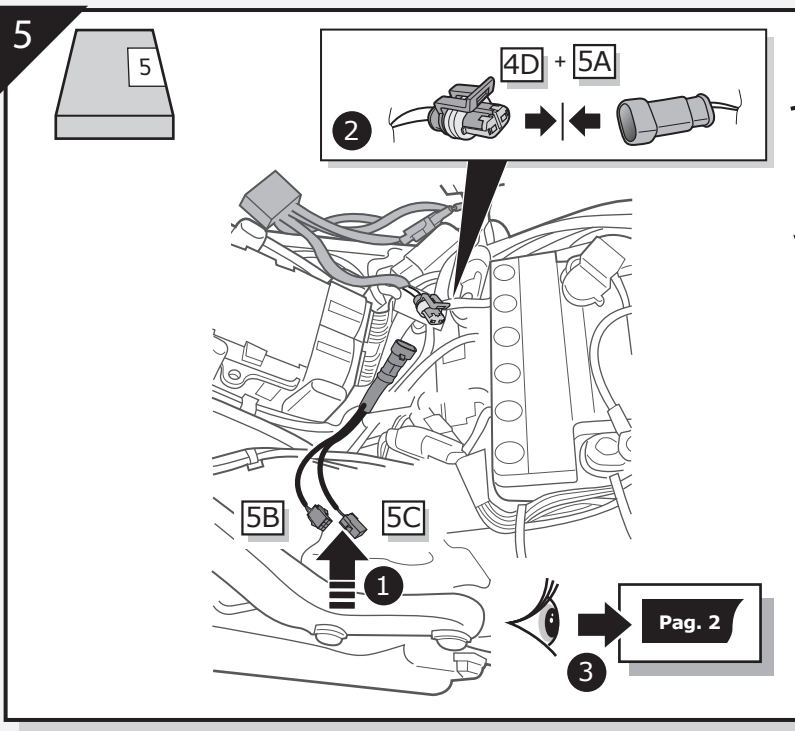

SN.

Dr. Jekyll & Mr. Hyde[®]

THE EXHAUST

MANUAL : HARLEY-DAVIDSON[®] | EASYMOUNT | BLACKBOX

Softail[®] Upper/Middle/Lower

6

Softail Upper/Middle/Lower Easymount Blackbox

Assembly Kit

CA
2x

TW
16x

Cats

Optional!

Exhaust/Cable /Servo System

7

To mount exhaust use the mountingset

Mountingset
+
Manual