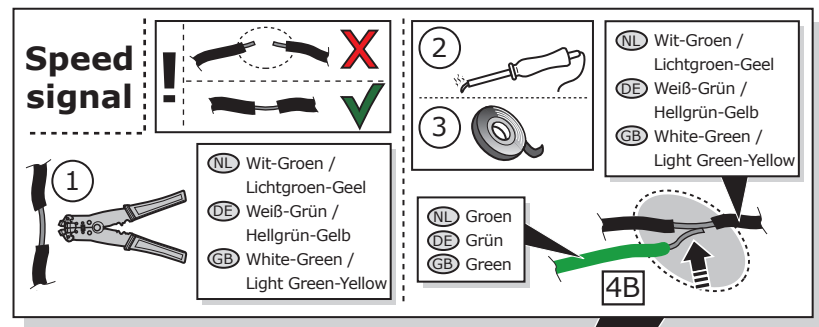

SN.

Dr. Jekyll & Mr. Hyde[®]

THE EXHAUST

MANUAL : HARLEY-DAVIDSON[®] | EASYMOUNT | BLACKBOX

Softail[®] Upper/Middle/Lower

6

Softail Upper/Middle/Lower Easymount Blackbox

Assembly Kit

CA
2x

TW
16x

Cats

Optional!

Exhaust/Cable /Servo System

7

To mount exhaust use the mountingset

Mountingset
+
Manual