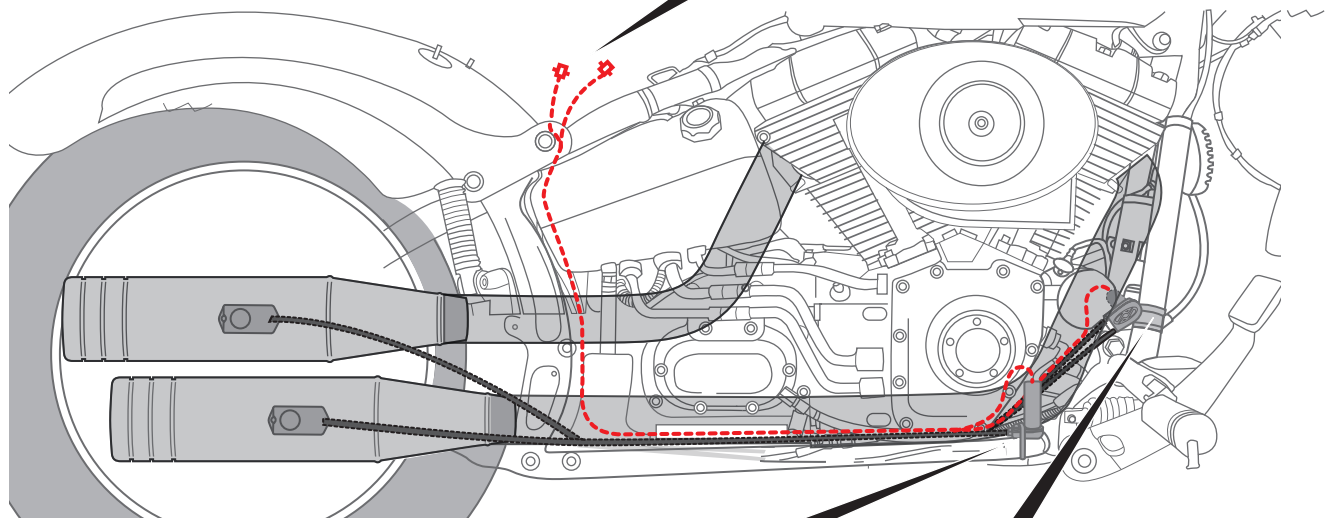

CA
2x

TW
16x

Cats

Optional!

Exhaust/Cable /Servo System

7

To mount exhaust use the mountingset

Mountingset
+
Manual