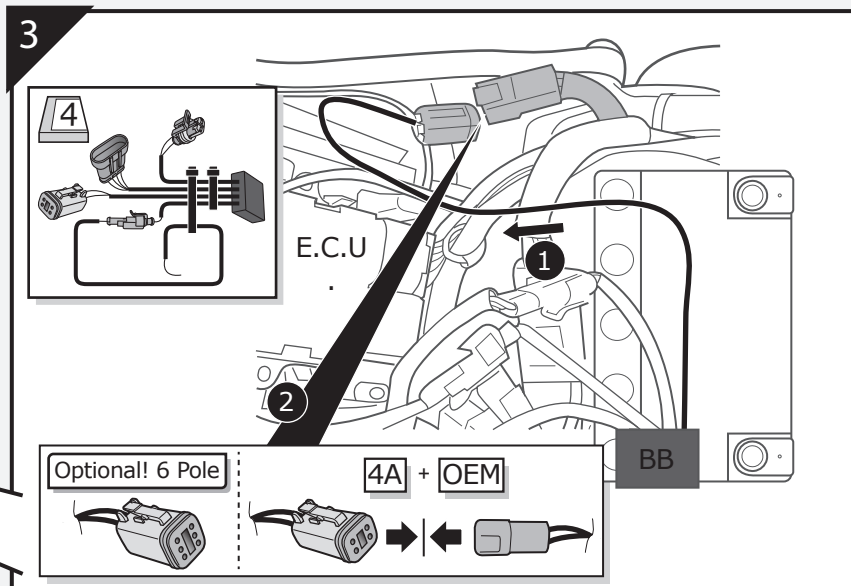

SN.

Dr. Jekyll & Mr. Hyde[®]

THE EXHAUST

MANUAL : HARLEY-DAVIDSON[®] | EASYMOUNT | BLACKBOX

Softail[®] Upper/Middle/Lower

6

Softail Upper/Middle/Lower Easymount Blackbox

Assembly Kit

CA
2x

TW
16x

Cats

Optional!

Exhaust/Cable /Servo System

7

To mount exhaust use the mountingset

Mountingset
+
Manual