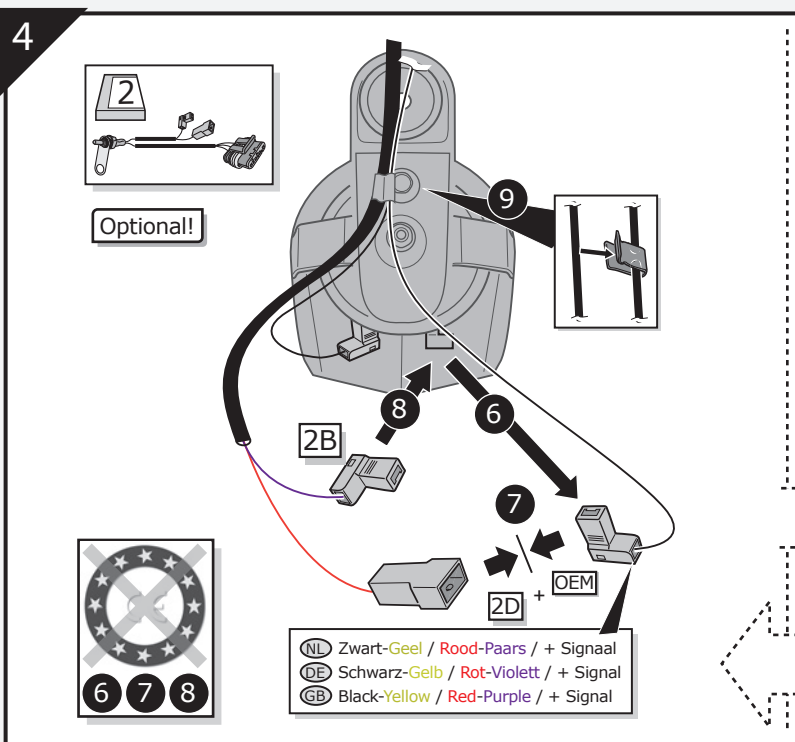

SN.

Dr. Jekyll & Mr. Hyde[®]

THE EXHAUST

MANUAL : HARLEY-DAVIDSON[®] | EASYMOUNT | BLACKBOX

Softail[®] Upper/Middle/Lower

6

Softail Upper/Middle/Lower Easymount Blackbox

Assembly Kit

CA
2x

TW
16x

Cats

Optional!

Exhaust/Cable /Servo System

7

To mount exhaust use the mountingset

Mountingset
+
Manual

1

2

3