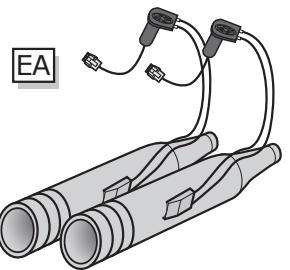

CA
2x

TW
16x

Cats

Optional!

Exhaust/Cable /Servo System

7

To mount exhaust use the mountingset

Mountingset
+
Manual