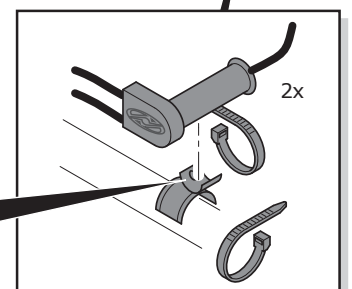

Note: may vary per model

STEP 4