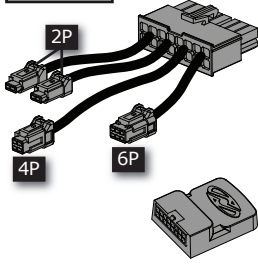

SN.

Dr. Jekyll & Mr. Hyde[®]

THE EXHAUST

MANUAL : HARLEY-DAVIDSON[®] | EASYMOUNT | SMARTBOX 2

NEW IN THIS MANUAL:

- SMARTBOX 2
- HIROSE CONNECTORS

Dyna Streetbob / Universal

1

Dyna Streetbob/universal Easymount Smartbox 2

1 Assembly kit

2 Smartbox 2

3 Mode Switch for Smartbox 2

4 Control cable

Exhaust/cable/servo system

2

3