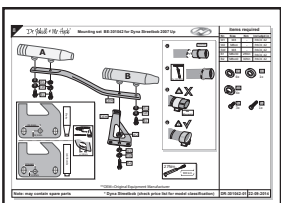

3

To mount exhaust use the mountingset