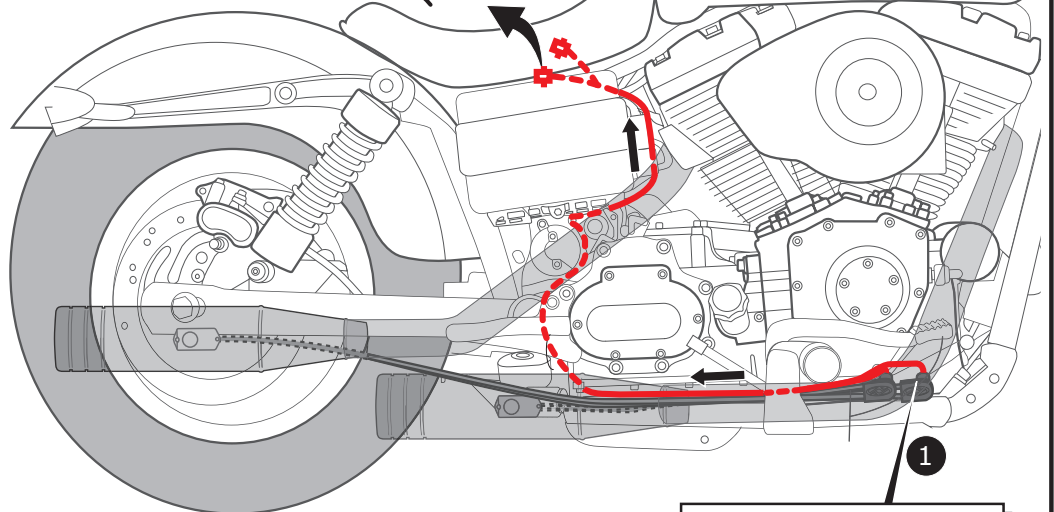

Note: may vary per model

STEP 4