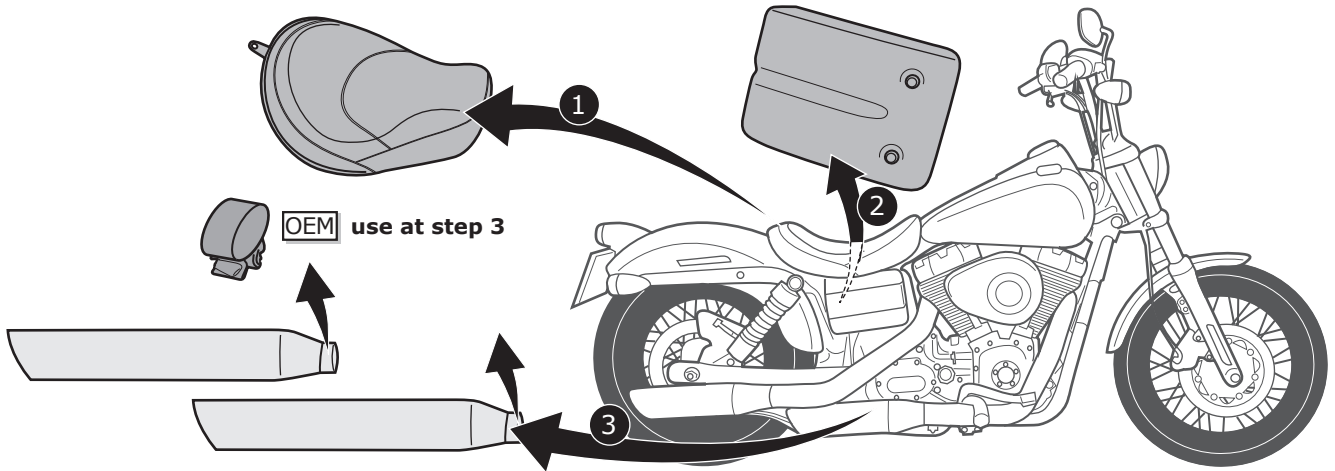

Dyna Streetbob/universal Easymount Smartbox 2

1 Assembly kit

2 Smartbox 2

3 Mode Switch for Smartbox 2

4 Control cable

Exhaust/cable/servo system

2

3