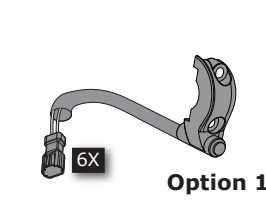

Dyna Streetbob/universal Easymount Smartbox 2

1 Assembly kit

2 Smartbox 2

3 Mode Switch for Smartbox 2

4 Control cable

Exhaust/cable/servo system

2

3