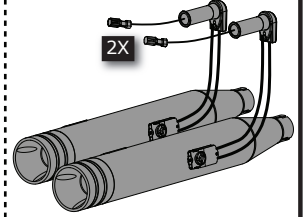

Dyna Streetbob/universal Easymount Smartbox 2

1 Assembly kit

2 Smartbox 2

3 Mode Switch for Smartbox 2

4 Control cable

Exhaust/cable/servo system

2

3