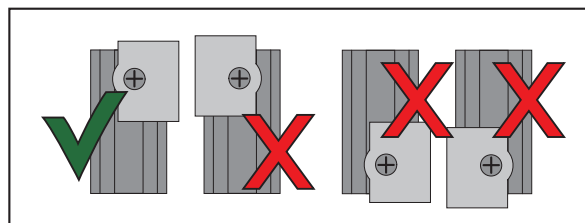

Note: may vary per model

STEP 4