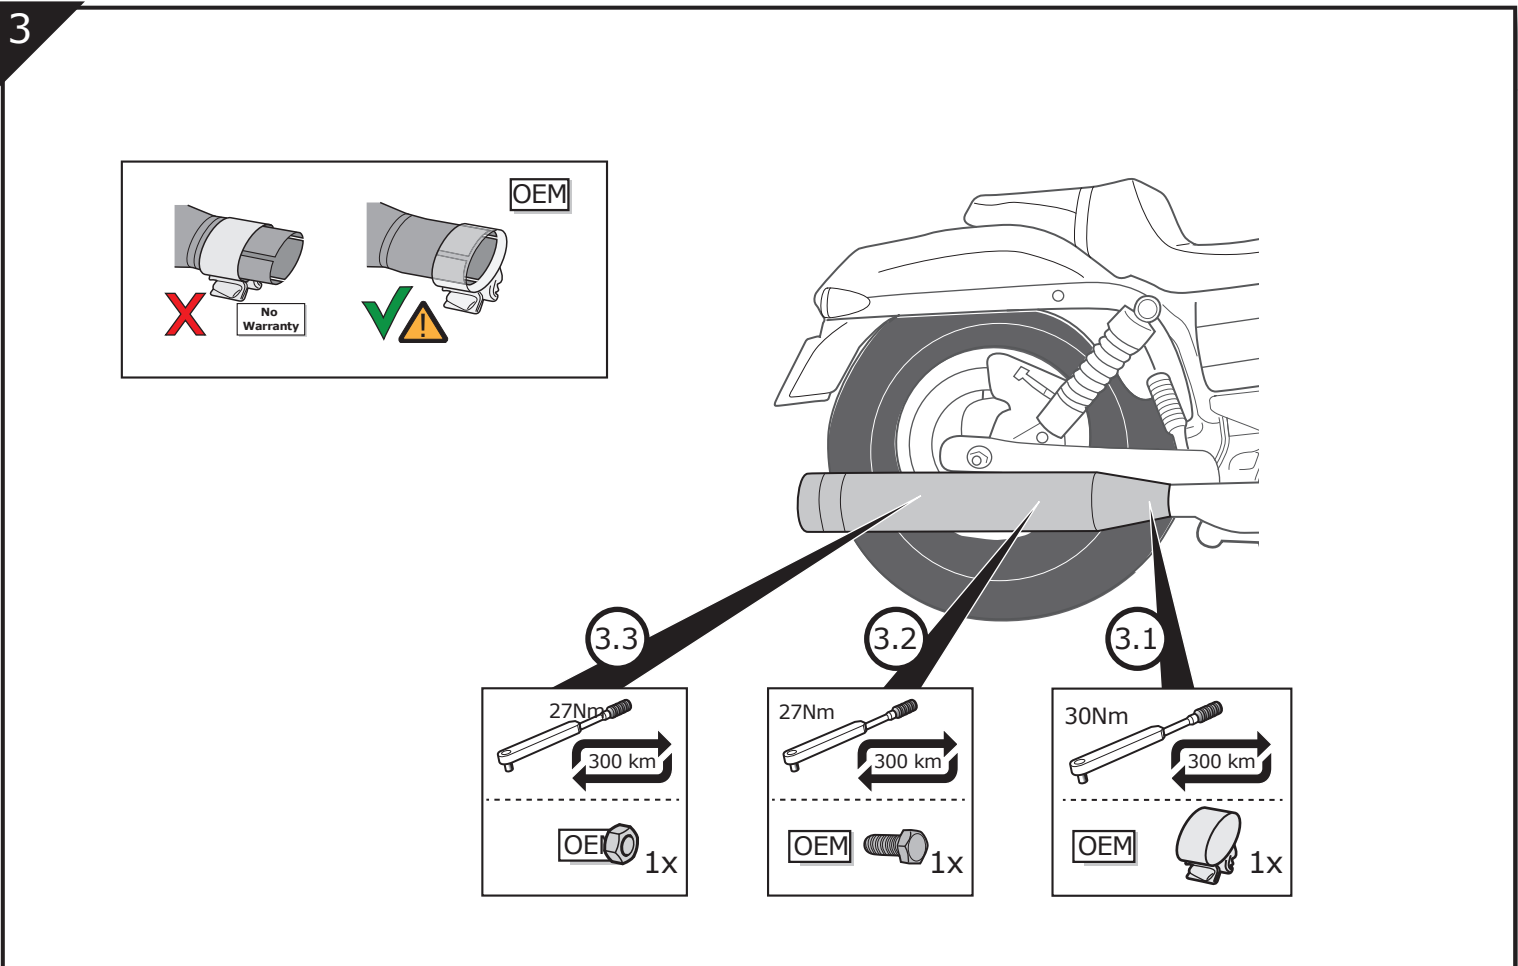

1

Dyna Switchback / Low Rider

Easymount Smartbox 2

1 Assembly kit Switchback - TW 6x - PC 1x Lowrider - TW 16x - CA 1x	2 Smartbox 2	3 Mode Switch for Smartbox 2 Option 1	4 Control cable	Exhaust/cable/servo system

2

3