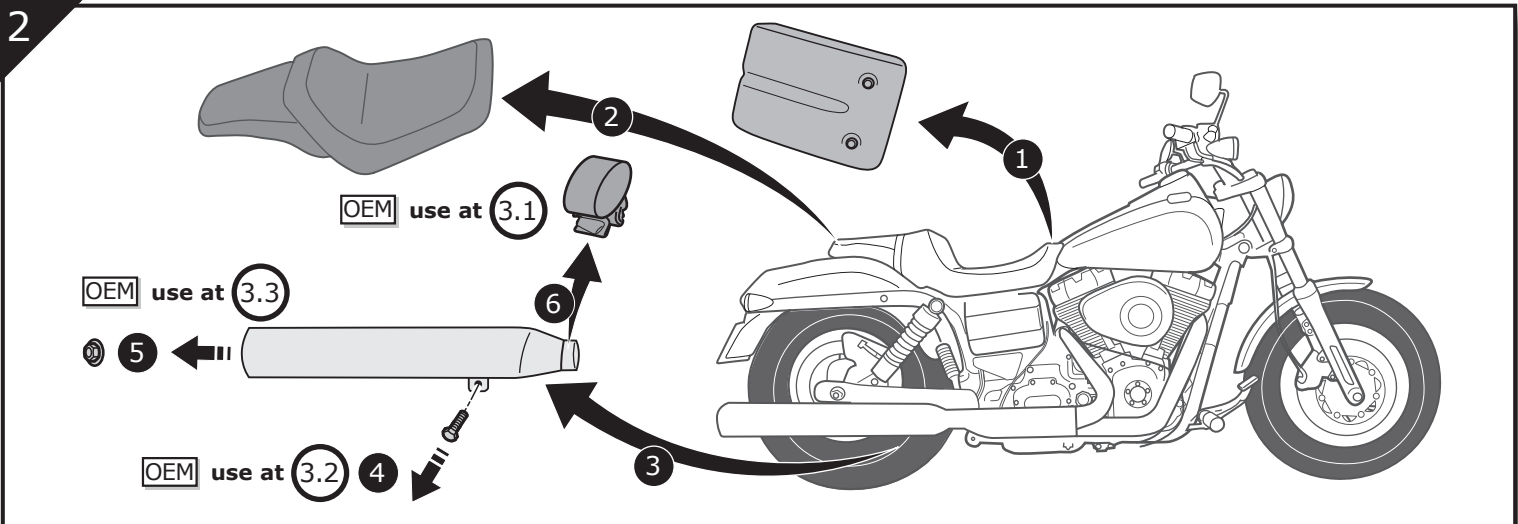

1

Dyna Switchback / Low Rider

Easymount Smartbox 2

1 Assembly kit Switchback - TW 6x - PC 1x Lowrider - TW 16x - CA 1x	2 Smartbox 2	3 Mode Switch for Smartbox 2 Option 1	4 Control cable	Exhaust/cable/servo system

2