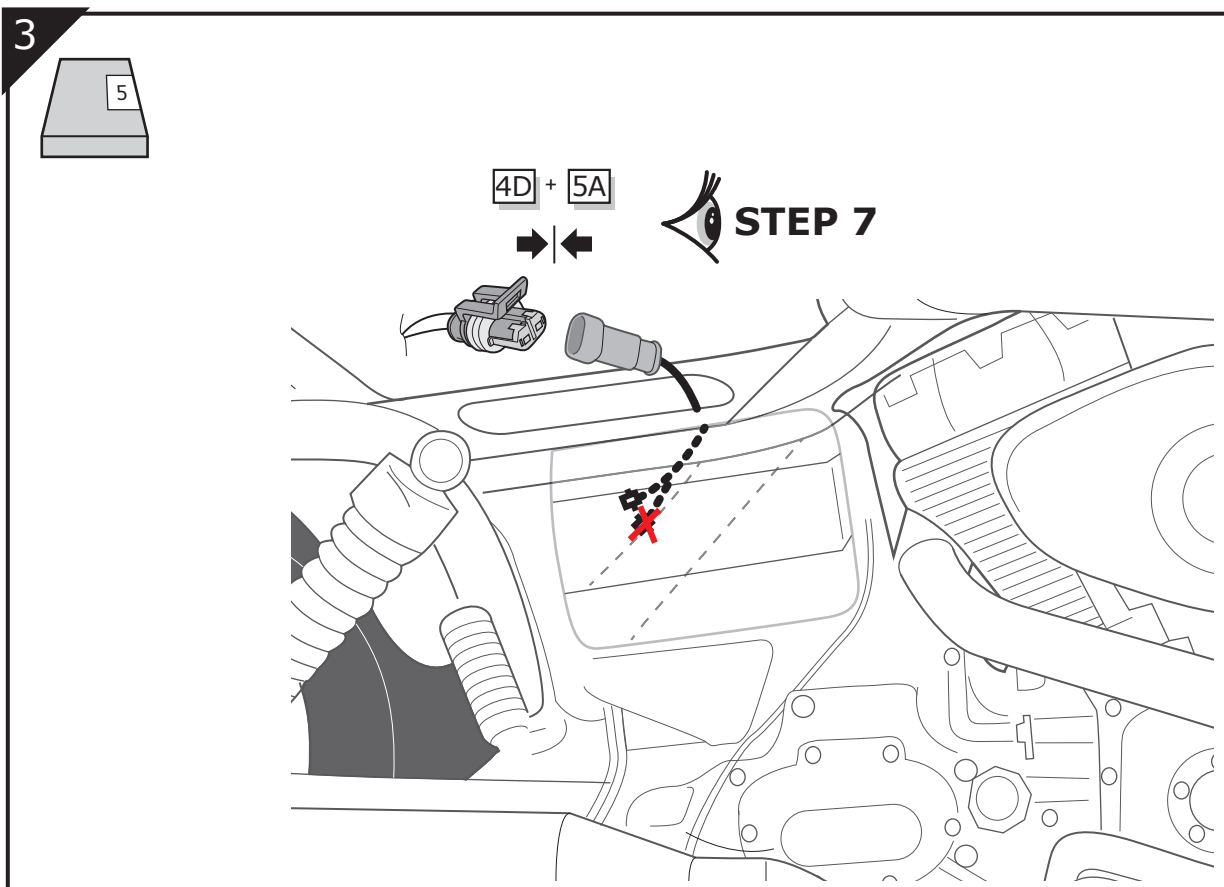

SN.

Dr. Jekyll & Mr. Hyde®

THE EXHAUST

MANUAL : HARLEY-DAVIDSON® | EASYMOUNT | BLACKBOX

Dyna Low Rider

1 Dyna Low Rider Easymount Blackbox

**Option 2
CANBUS**

6 Pole