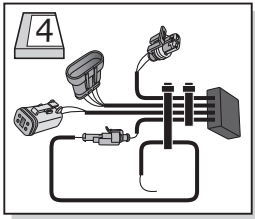

SN.

Dr. Jekyll & Mr. Hyde®

THE EXHAUST

MANUAL : HARLEY-DAVIDSON® | EASYMOUNT | BLACKBOX

Dyna Low Rider

1 Dyna Low Rider Easymount Blackbox

**Option 2
CANBUS**

6 Pole