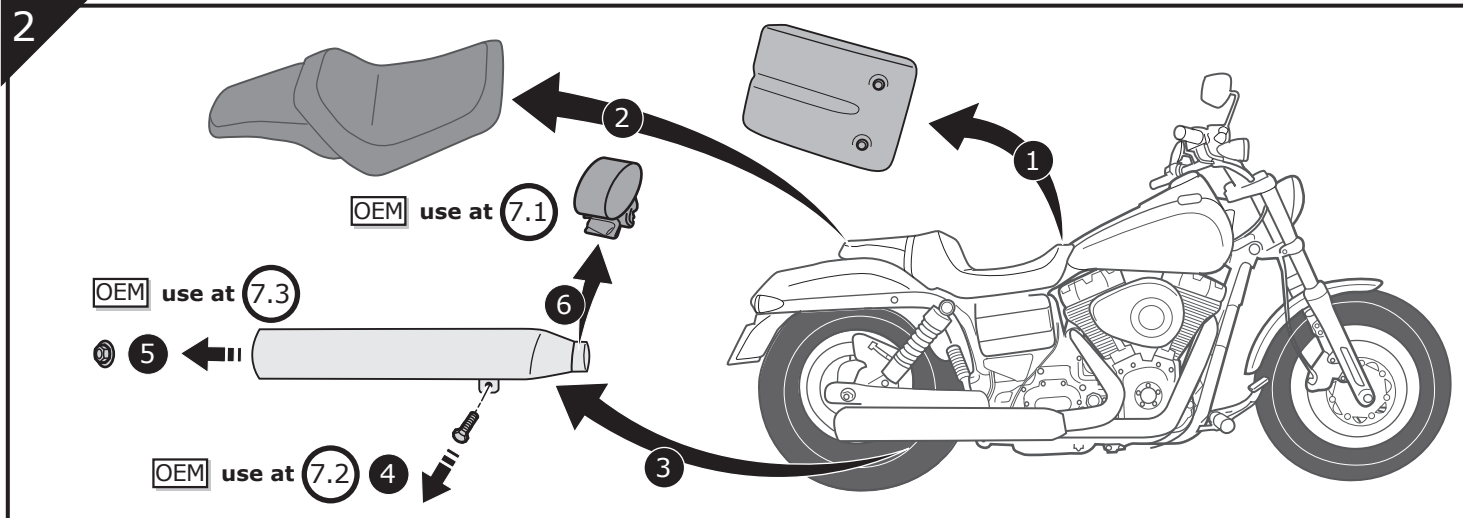

SN.

Dr. Jekyll & Mr. Hyde®

THE EXHAUST

MANUAL : HARLEY-DAVIDSON® | EASYMOUNT | BLACKBOX

Dyna Low Rider

1 Dyna Low Rider Easymount Blackbox

**Option 2
CANBUS**

6 Pole