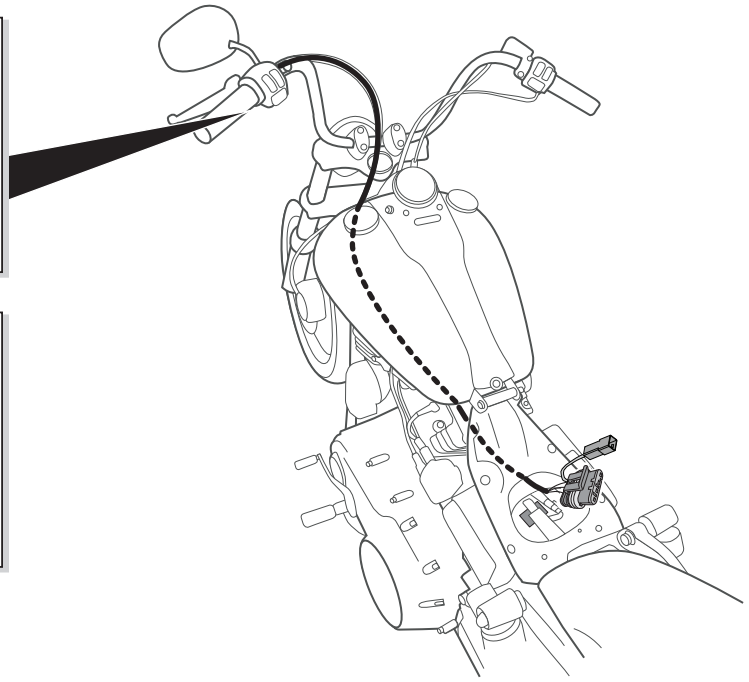

5

6

Items needed at step 7

Exhaust/Cable /Servo System