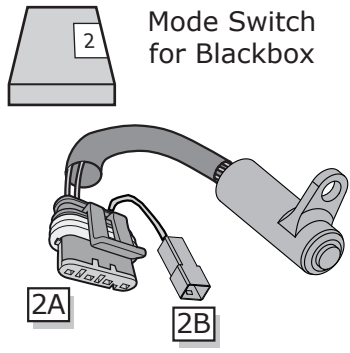

SN.

Dr. Jekyll & Mr. Hyde®

THE EXHAUST

MANUAL : HARLEY-DAVIDSON® | EASYMOUNT | BLACKBOX

Dyna Low Rider

1 Dyna Low Rider Easymount Blackbox

**Option 2
CANBUS**

6 Pole