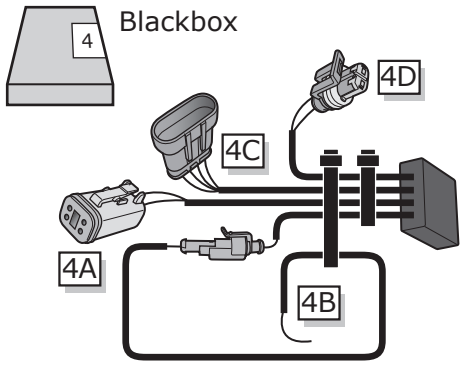

SN.

Dr. Jekyll & Mr. Hyde®

THE EXHAUST

MANUAL : HARLEY-DAVIDSON® | EASYMOUNT | BLACKBOX

Dyna Low Rider

1 Dyna Low Rider Easymount Blackbox

**Option 2
CANBUS**

6 Pole

Speed signal

1

2 3

Option 1

Option 2

NL Groen
DE Grün
GB Green

4B

Option 1

**Option 2
CANBUS**

5

6

Items needed at step 7

Exhaust/Cable /Servo System

7

7.3

7.2