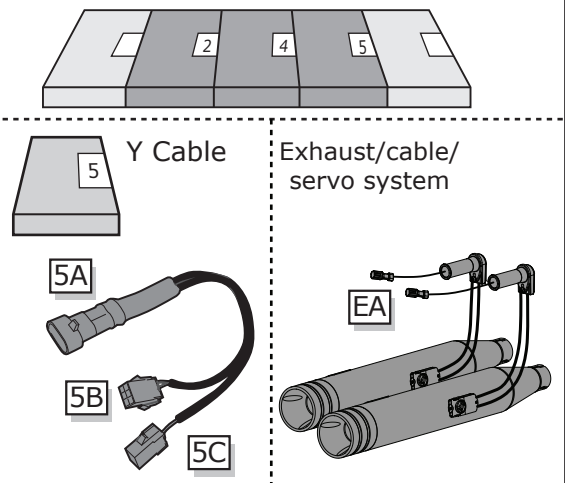

SN.

Dr. Jekyll & Mr. Hyde®

THE EXHAUST

MANUAL : HARLEY-DAVIDSON® | EASYMOUNT | BLACKBOX

Dyna Low Rider

1 Dyna Low Rider Easymount Blackbox

**Option 2
CANBUS**

6 Pole

**Option 2
CANBUS**

5

6

Items needed at step 7

Exhaust/Cable /Servo System

7

7.3

7.2