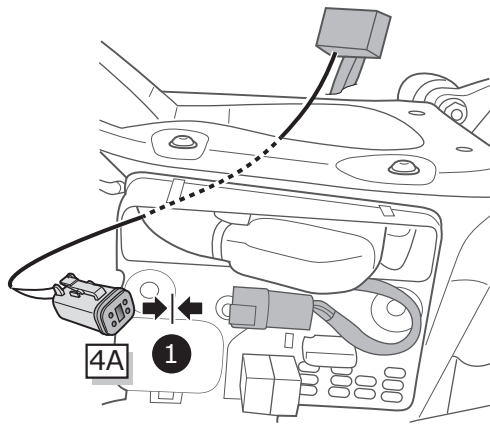

SN.

Dr. Jekyll & Mr. Hyde®

THE EXHAUST

MANUAL : HARLEY-DAVIDSON® | EASYMOUNT | BLACKBOX

Dyna Low Rider

1 Dyna Low Rider Easymount Blackbox

**Option 2
CANBUS**

6 Pole