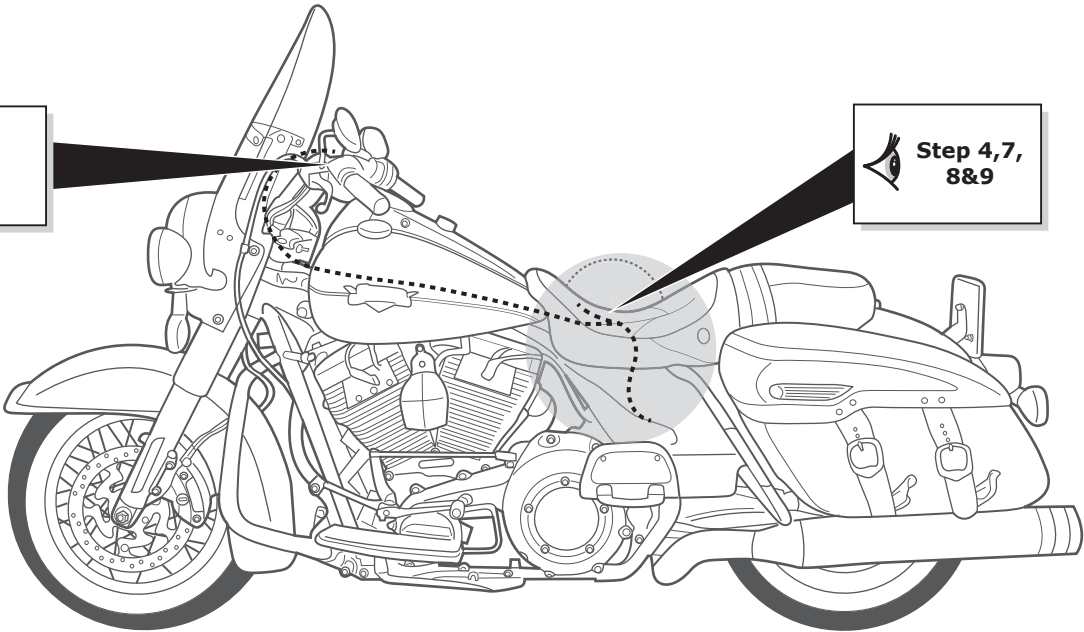

1

Touring 2004-2006 Easymount Blackbox

2

3