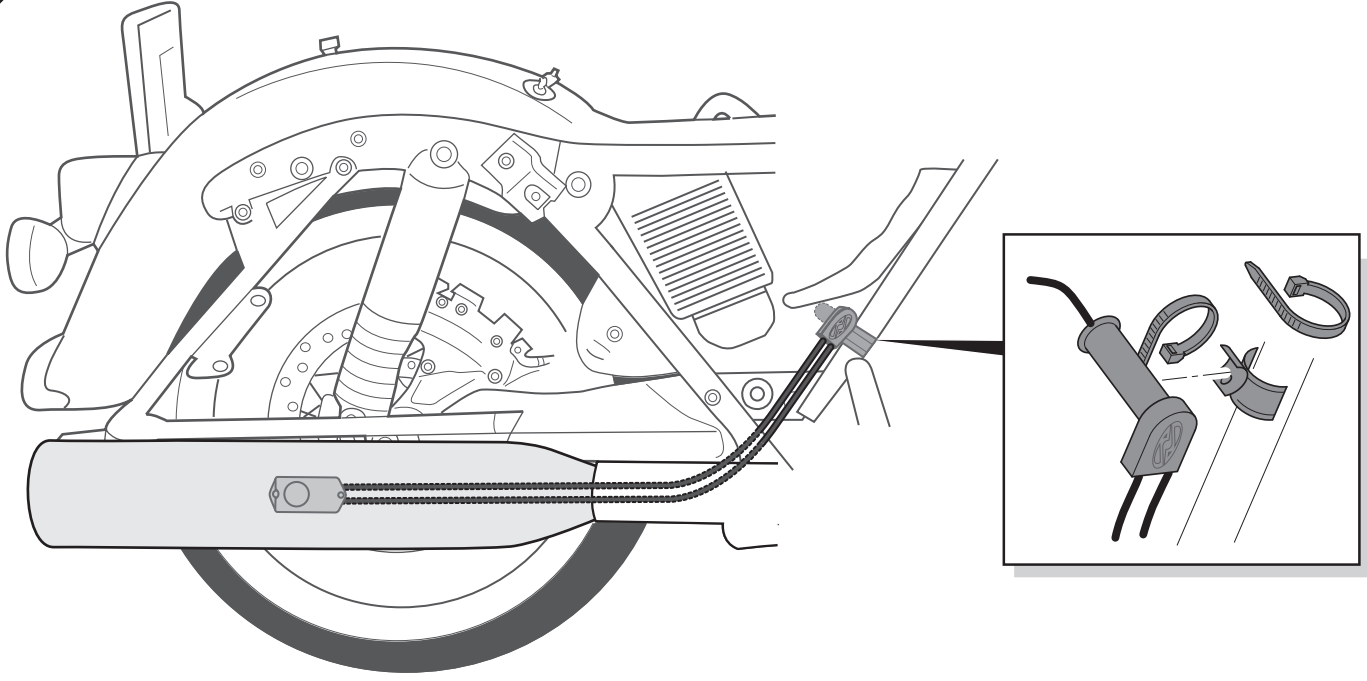

8b

9

10

1

Complete System Check!