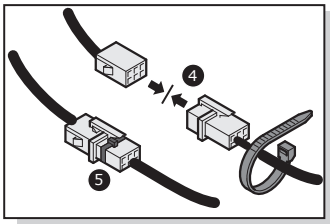

8b

9

10

1

Complete System Check!