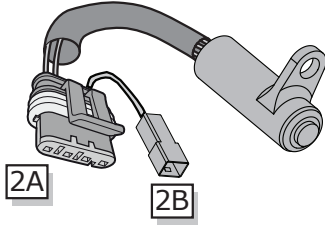

SN.

Dr. Jekyll & Mr. Hyde[®]

THE EXHAUST

MANUAL : HARLEY-DAVIDSON[®] | EASYMOUNT | BLACKBOX

Touring 2004-2006

1

Touring 2004-2006 Easymount Blackbox

Mode Switch
for Blackbox

Blackbox

2

3

5

NL	Wit-Groen
DE	Weiß-Grün
GB	White-Green

Speed signal

1

2