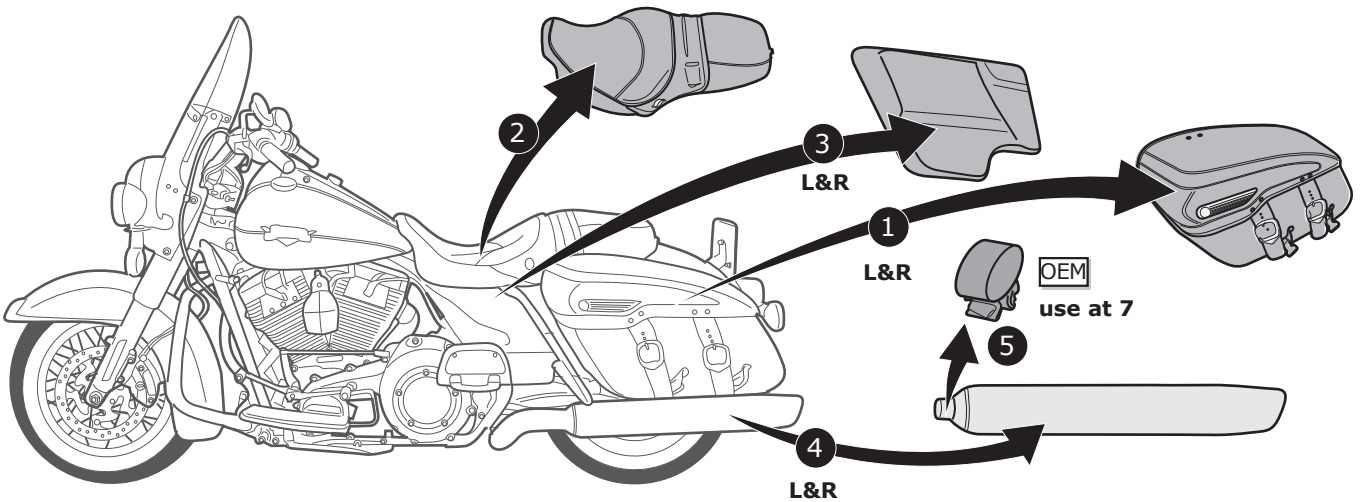

1

Touring 2004-2006 Easymount Blackbox

2

3