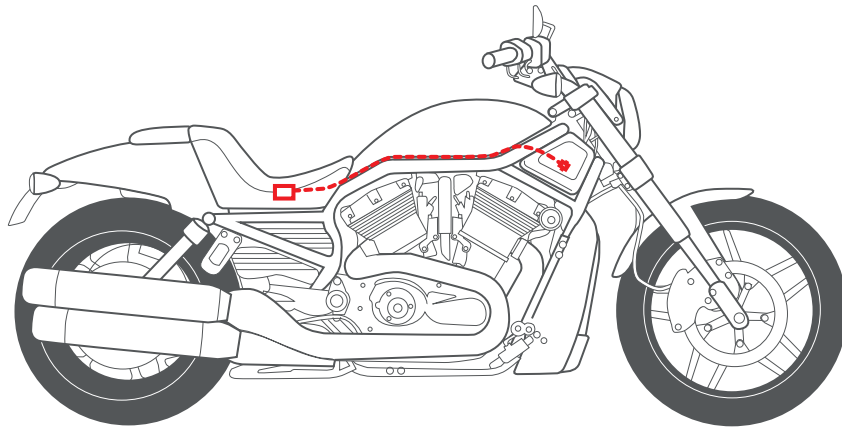

Speed signal

!

1

- NL Zwart-Blauw
- DE Schwarz-Blau
- GB Black-Blue

2

- NL Zwart-Blauw
- DE Schwarz-Blau
- GB Black-Blue

3

- NL Groen
- DE Grün
- GB Green

4B