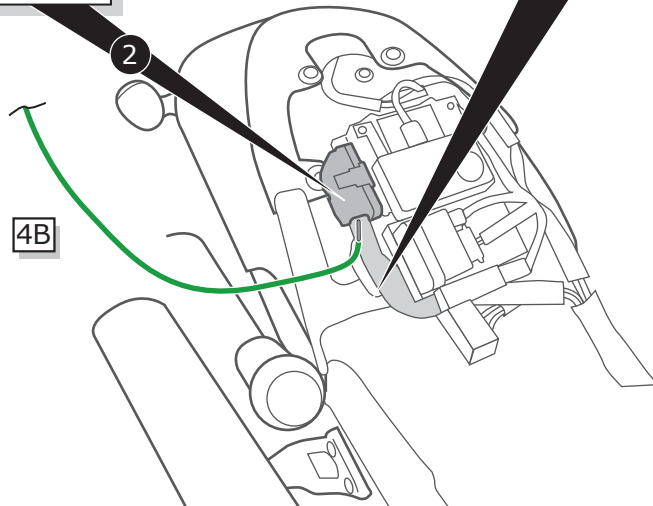

- NL Groen
- DE Grün
- GB Green

4B

5

6

Items needed at step 7

Exhaust/Cable /Servo System

Mountingset + Manual