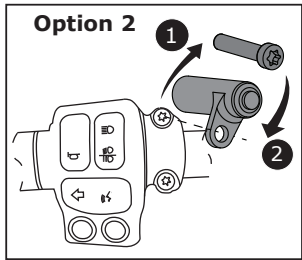

- NL Groen
- DE Grün
- GB Green

4B

5

6

Items needed at step 7

Exhaust/Cable /Servo System

Mountingset + Manual