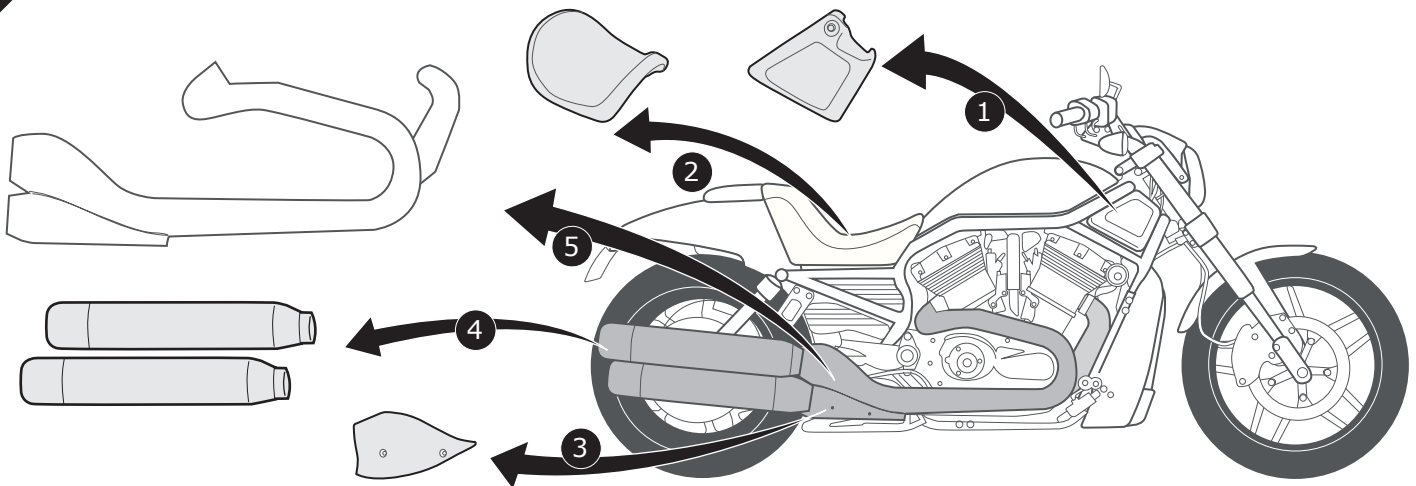

SN.

Dr. Jekyll & Mr. Hyde[®]

THE EXHAUST

MANUAL : HARLEY-DAVIDSON[®] | EASYMOUNT | BLACKBOX

VRSC with Headers

1

VRSC with Headers Easymount Blackbox

2