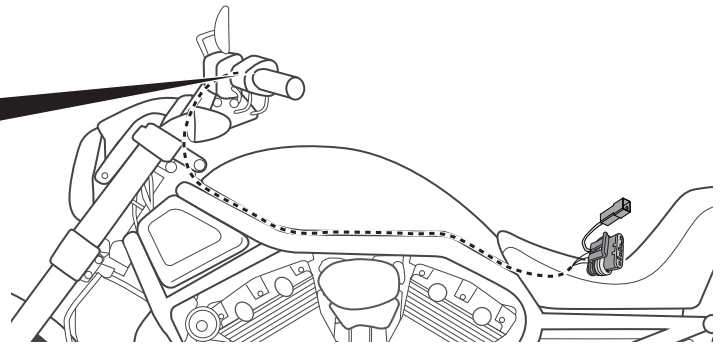

5

6

Items needed at step 7

Exhaust/Cable /Servo System

Mountingset + Manual