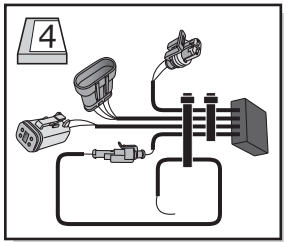

Speed signal

!

1

- NL Zwart-Blauw
- DE Schwarz-Blau
- GB Black-Blue

2

- NL Zwart-Blauw
- DE Schwarz-Blau
- GB Black-Blue

3

- NL Groen
- DE Grün
- GB Green

4B