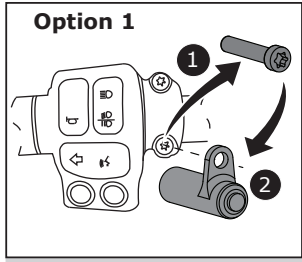

- NL Groen
- DE Grün
- GB Green

4B

5

6

Items needed at step 7

Exhaust/Cable /Servo System

Mountingset + Manual