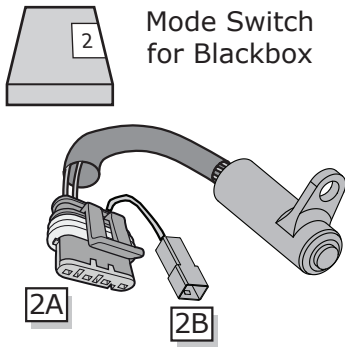

SN.

Dr. Jekyll & Mr. Hyde[®]

THE EXHAUST

MANUAL : HARLEY-DAVIDSON[®] | EASYMOUNT | BLACKBOX

VRSC with Headers

1

VRSC with Headers Easymount Blackbox

2

3

Speed signal

!

1

- NL Zwart-Blauw
- DE Schwarz-Blau
- GB Black-Blue

2

- NL Zwart-Blauw
- DE Schwarz-Blau
- GB Black-Blue

3