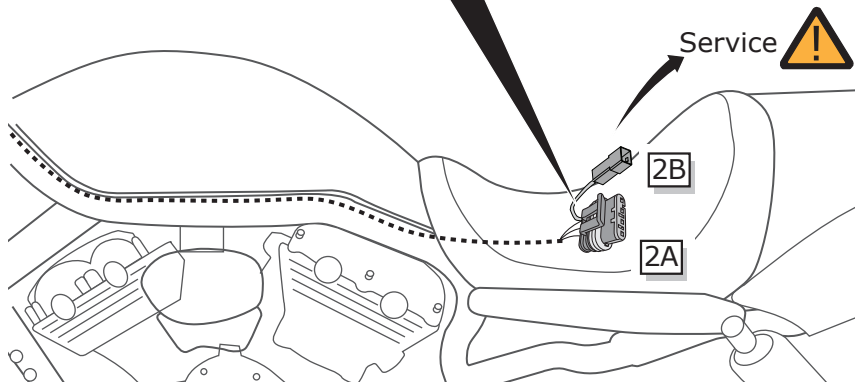

- NL Groen
- DE Grün
- GB Green

4B

5

6

Items needed at step 7

Exhaust/Cable /Servo System

Mountingset + Manual