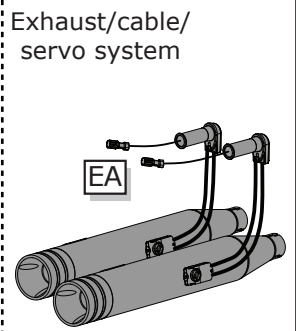

SN.

Dr. Jekyll & Mr. Hyde[®]

THE EXHAUST

MANUAL : HARLEY-DAVIDSON[®] | EASYMOUNT | BLACKBOX

VRSC with Headers

1

VRSC with Headers Easymount Blackbox

2

- NL Groen
- DE Grün
- GB Green

4B

5

6

Items needed at step 7

Exhaust/Cable /Servo System

Mountingset + Manual