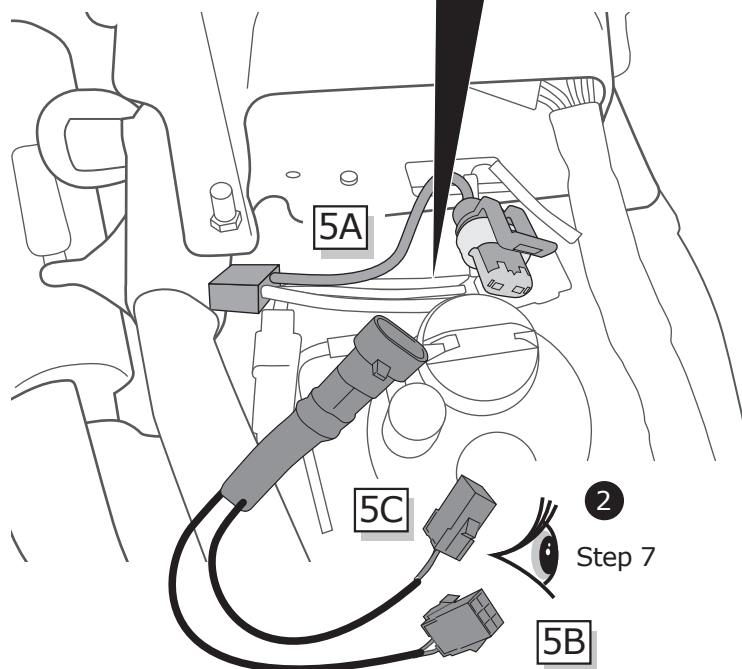

1

VRSC with Headers Easymount Blackbox

2

3