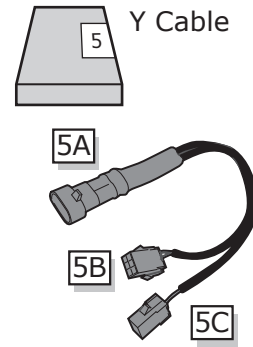

SN.

Dr. Jekyll & Mr. Hyde[®]

THE EXHAUST

MANUAL : HARLEY-DAVIDSON[®] | EASYMOUNT | BLACKBOX

VRSC with Headers

1

VRSC with Headers Easymount Blackbox

2

- NL Groen
- DE Grün
- GB Green

4B

5

6

Items needed at step 7

Exhaust/Cable /Servo System

Mountingset + Manual