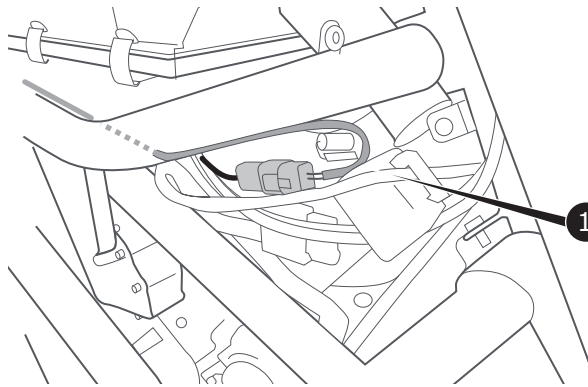

Speed signal

!

1

- NL Zwart-Blauw
- DE Schwarz-Blau
- GB Black-Blue

2

- NL Zwart-Blauw
- DE Schwarz-Blau
- GB Black-Blue

3

- NL Groen
- DE Grün
- GB Green

4B