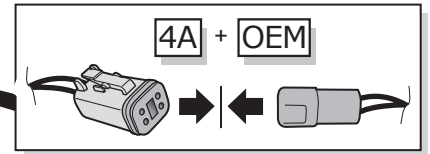

Speed signal

!

1

- NL Zwart-Blauw
- DE Schwarz-Blau
- GB Black-Blue

2

- NL Zwart-Blauw
- DE Schwarz-Blau
- GB Black-Blue

3

- NL Groen
- DE Grün
- GB Green

4B