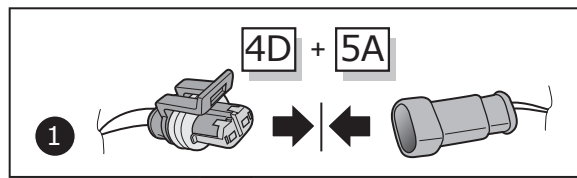

1

VRSC with Headers Easymount Blackbox

2

3