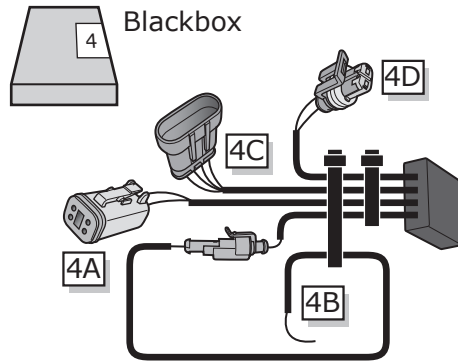

SN.

Dr. Jekyll & Mr. Hyde[®]

THE EXHAUST

MANUAL : HARLEY-DAVIDSON[®] | EASYMOUNT | BLACKBOX

VRSC with Headers

1

VRSC with Headers Easymount Blackbox

2

3

Speed signal

!

1

- NL Zwart-Blauw
- DE Schwarz-Blau
- GB Black-Blue

2

- NL Zwart-Blauw
- DE Schwarz-Blau
- GB Black-Blue

3

- NL Groen
- DE Grün
- GB Green

4B

5

6

Items needed at step 7

Exhaust/Cable /Servo System

Mountingset + Manual