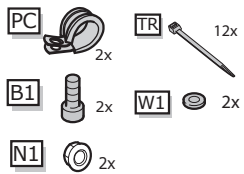

- NL Groen
- DE Grün
- GB Green

4B

5

6

Items needed at step 7

Exhaust/Cable /Servo System

Mountingset + Manual