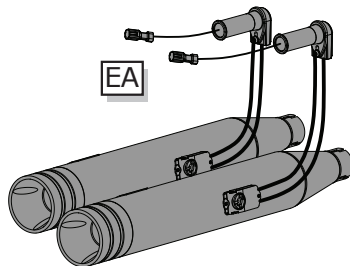

- NL Groen
- DE Grün
- GB Green

4B

5

6

Items needed at step 7

Exhaust/Cable /Servo System

Mountingset + Manual