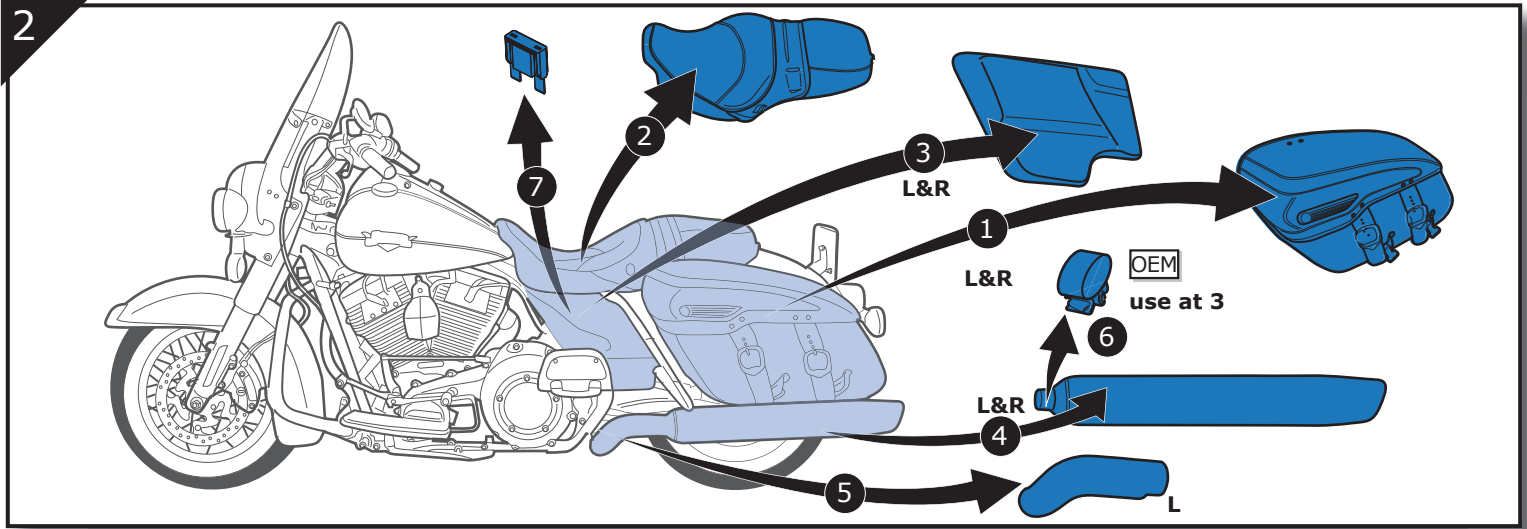

Touring 2017->

Easymount Smartbox 2

1. **1 Assembly Kit**
2. PC 2x
   - B1 4x
   - B2 1x
   - N1 1x
   - B3 1x
   - SP1 4x
   - SW1 4x
   - W1 4x
   - W2 1x
   - BR1 2x
   - TR 6x