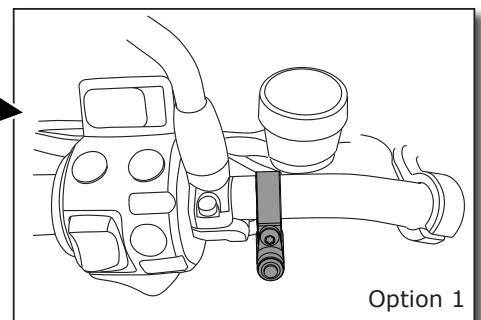

R 1200 GS-AC 2010-2012

Easymount Smartbox 2

2

3

To mount the exhaust use the mountingset + manual

4

5

6

Ty-wrap cable to brake line

Option 1

Option 2

B4

2 Nm
1.5 lbf ft

300 km
186 mi

1x