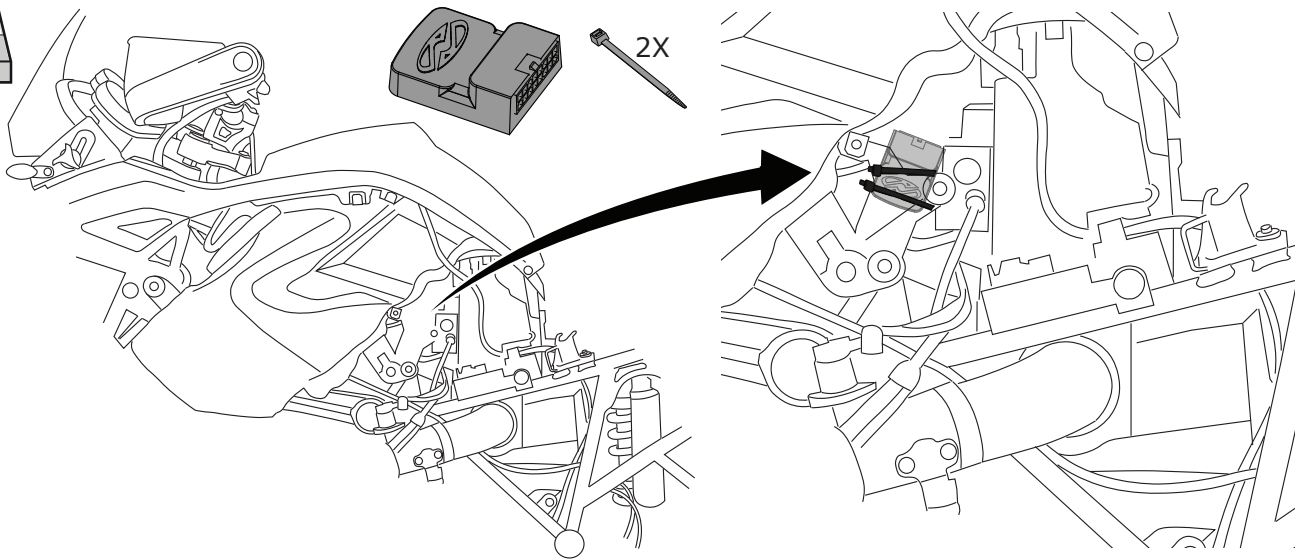

R 1200 GS-AC 2010-2012

Easymount Smartbox 2

2

3

To mount the exhaust use the mountingset + manual

4

5

6

Ty-wrap cable to brake line

Option 1

Option 2

B4

2 Nm
1.5 lbf ft

300 km
186 mi

1x