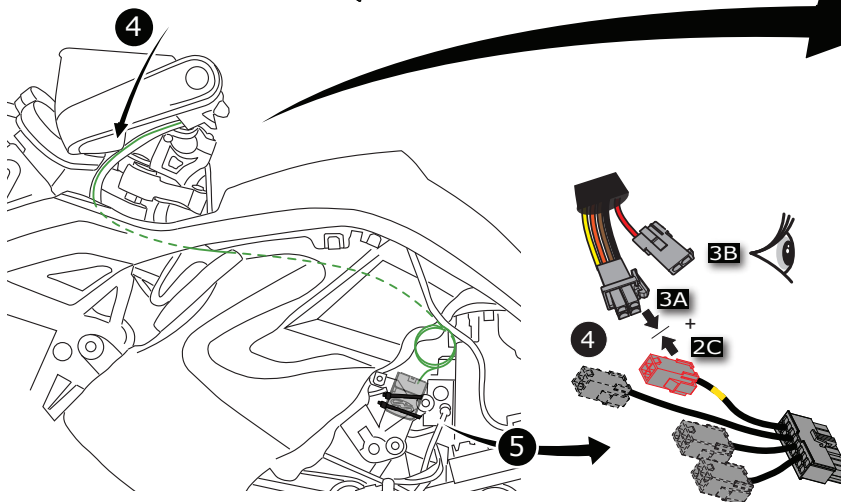

R 1200 GS-AC 2010-2012

Easymount Smartbox 2

2

3

To mount the exhaust use the mountingset + manual

4

5

6

Ty-wrap cable to brake line

Option 1

Option 2

B4

2 Nm
1.5 lbf ft

300 km
186 mi

1x