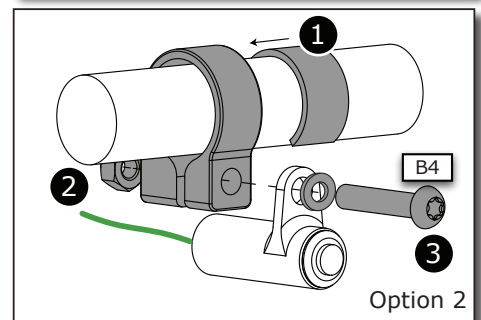

R 1200 GS-AC 2010-2012

Easymount Smartbox 2

2

3

To mount the exhaust use the mountingset + manual

4

5

6

Ty-wrap cable to brake line

Option 1

Option 2

B4

2 Nm
1.5 lbf ft

300 km
186 mi

1x