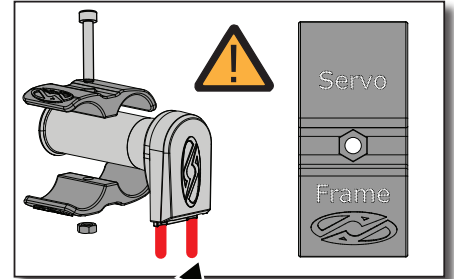

R 1200 GS-AC 2010-2012

Easymount Smartbox 2

2

3

To mount the exhaust use the mountingset + manual

4

5

6