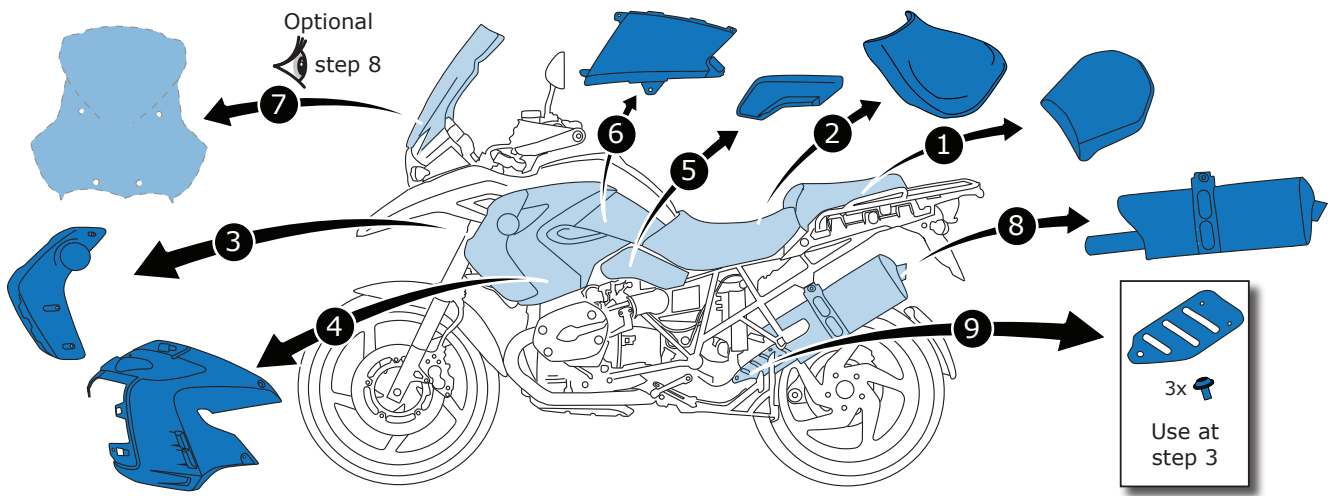

R 1200 GS-AC 2010-2012

Easymount Smartbox 2

2

3

To mount the exhaust use the mountingset + manual

4

5

6

Ty-wrap cable to brake line

Option 1

Option 2

B4

2 Nm
1.5 lbf ft

300 km
186 mi

1x