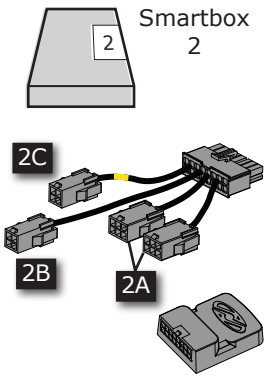

SN.

Dr. Jekyll & Mr. Hyde®

THE EXHAUST

MANUAL : BMW® | EASYMOUNT | SMARTBOX 2

**NEW IN THIS MANUAL:
- SMARTBOX 2**

R 1200 GS-AC

2010 - 2012

1

R 1200 GS-AC 2010-2012

Easymount Smartbox 2

2

3

To mount the exhaust use the mountingset + manual

4

5

6

Ty-wrap cable to brake line

Option 1

Option 2

B4

2 Nm
1.5 lbf ft

300 km
186 mi

1x