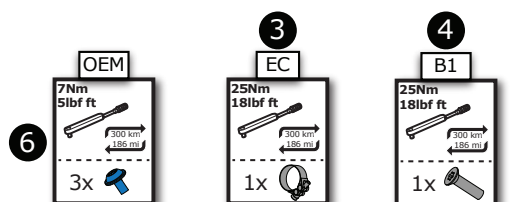

To mount the exhaust use the mountingset + manual