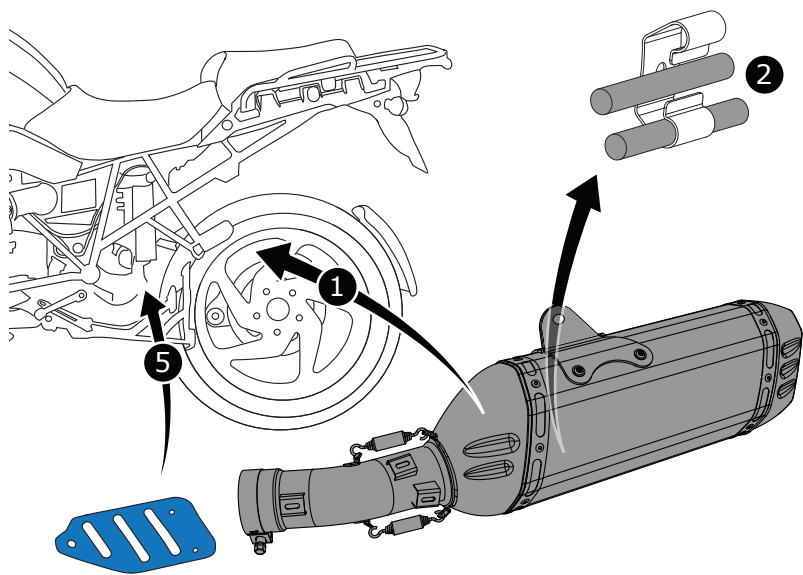

R 1200 GS-AC 2010-2012

Easymount Smartbox 2

2

3

To mount the exhaust use the mountingset + manual

4

5

6

Ty-wrap cable to brake line

Option 1

Option 2

B4

2 Nm
1.5 lbf ft

300 km
186 mi

1x