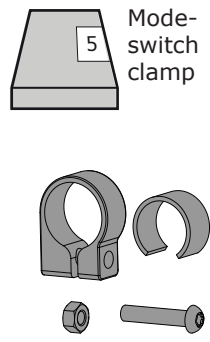

SN.

Dr. Jekyll & Mr. Hyde®

THE EXHAUST

MANUAL : BMW® | EASYMOUNT | SMARTBOX 2

**NEW IN THIS MANUAL:
- SMARTBOX 2**

R 1200 GS-AC

2010 - 2012

1

R 1200 GS-AC 2010-2012

Easymount Smartbox 2

2

3

To mount the exhaust use the mountingset + manual

4

5

6

Ty-wrap cable to brake line

Option 1

Option 2

B4

2 Nm
1.5 lbf ft

300 km
186 mi

1x