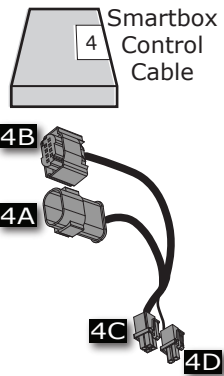

SN.

Dr. Jekyll & Mr. Hyde®

THE EXHAUST

MANUAL : BMW® | EASYMOUNT | SMARTBOX 2

**NEW IN THIS MANUAL:
- SMARTBOX 2**

R 1200 GS-AC

2010 - 2012

1

R 1200 GS-AC 2010-2012

Easymount Smartbox 2

2

3

To mount the exhaust use the mountingset + manual

4

5

6

Ty-wrap cable to brake line

Option 1

Option 2

B4

2 Nm
1.5 lbf ft

300 km
186 mi

1x