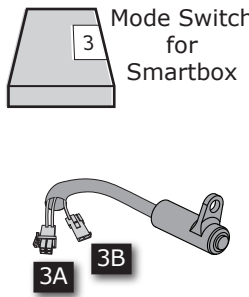

SN.

Dr. Jekyll & Mr. Hyde®

THE EXHAUST

MANUAL : BMW® | EASYMOUNT | SMARTBOX 2

**NEW IN THIS MANUAL:
- SMARTBOX 2**

R 1200 GS-AC

2010 - 2012

1

R 1200 GS-AC 2010-2012

Easymount Smartbox 2

2

3

To mount the exhaust use the mountingset + manual

4

5

6