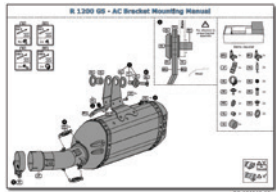

R 1200 GS-AC 2010-2012

Easymount Smartbox 2

2

3

To mount the exhaust use the mountingset + manual

4

5

6

Ty-wrap cable to brake line

Option 1

Option 2

B4

2 Nm
1.5 lbf ft

300 km
186 mi

1x