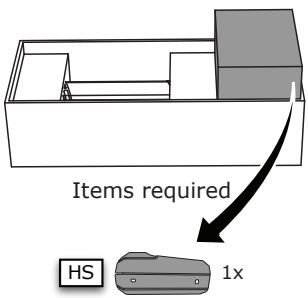

R 1200 GS-AC 2010-2012

Easymount Smartbox 2

2

3

To mount the exhaust use the mountingset + manual

4

5

6