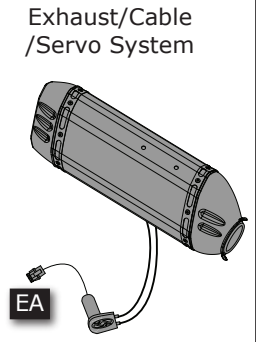

SN.

Dr. Jekyll & Mr. Hyde®

THE EXHAUST

MANUAL : BMW® | EASYMOUNT | SMARTBOX 2

**NEW IN THIS MANUAL:
- SMARTBOX 2**

R 1200 GS-AC

2010 - 2012

1

R 1200 GS-AC 2010-2012

Easymount Smartbox 2

2

3

To mount the exhaust use the mountingset + manual

4

5

6