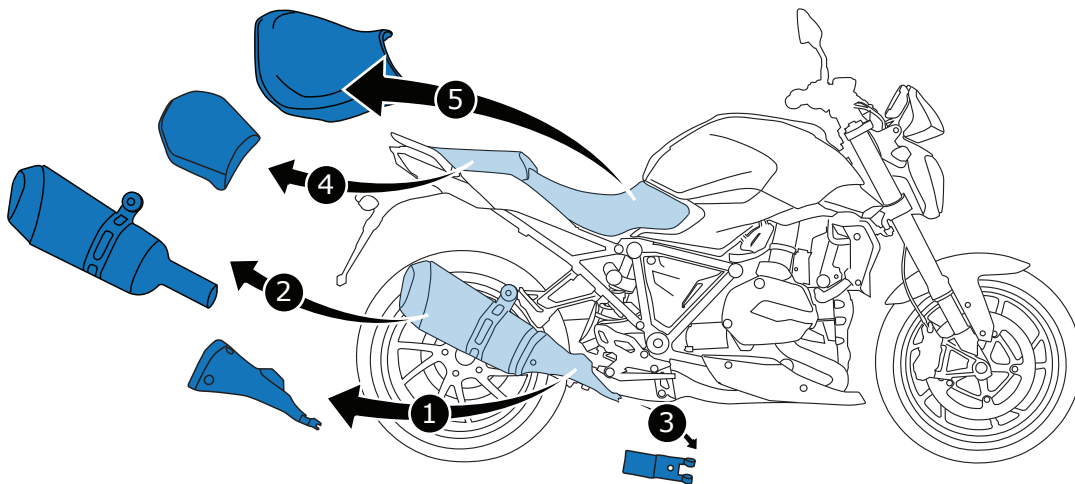

R 1200 R

Easymount Smartbox 2

1

Exhaust/Cable /Servo System

2

3

Items required

To mount the exhaust use the mountingset + manual