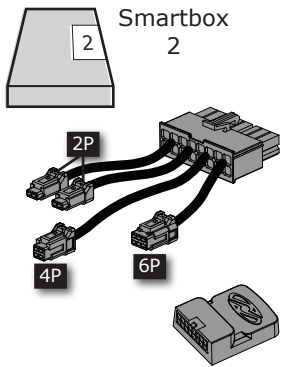

SN.

Dr. Jekyll & Mr. Hyde[®]

THE EXHAUST

MANUAL : **BMW[®]** | **EASYMOUNT** | **SMARTBOX 2**

NEW IN THIS MANUAL:

- SMARTBOX 2 POSITION
- HIROSE CONNECTORS

R 1200 R

2015 » Up

R 1200 R

Easymount Smartbox 2

1

Exhaust/Cable /Servo System

2

3

Items required

To mount the exhaust use the mountingset + manual