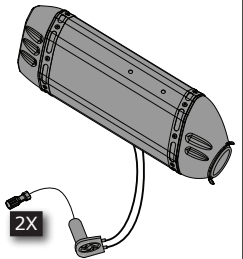

R 1200 R

Easymount Smartbox 2

1

Exhaust/Cable /Servo System

2

3

Items required

To mount the exhaust use the mountingset + manual