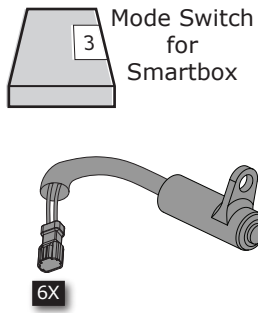

SN.

Dr. Jekyll & Mr. Hyde[®]

THE EXHAUST

MANUAL : **BMW[®]** | **EASYMOUNT** | **SMARTBOX 2**

NEW IN THIS MANUAL:

- SMARTBOX 2 POSITION
- HIROSE CONNECTORS

R 1200 R

2015 » Up

R 1200 R

Easymount Smartbox 2

1

Exhaust/Cable /Servo System

2

3

Items required

To mount the exhaust use the mountingset + manual