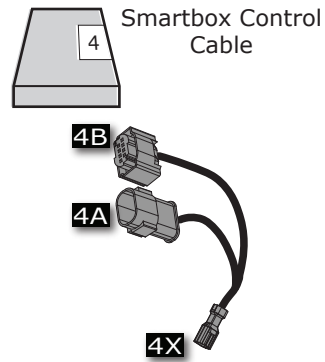

SN.

Dr. Jekyll & Mr. Hyde[®]

THE EXHAUST

MANUAL : **BMW[®]** | **EASYMOUNT** | **SMARTBOX 2**

NEW IN THIS MANUAL:

- SMARTBOX 2 POSITION
- HIROSE CONNECTORS

R 1200 R

2015 » Up

R 1200 R

Easymount Smartbox 2

1

Exhaust/Cable /Servo System

2

3

Items required

To mount the exhaust use the mountingset + manual