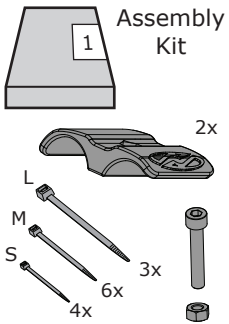

SN.

Dr. Jekyll & Mr. Hyde[®]

THE EXHAUST

MANUAL : **BMW[®]** | **EASYMOUNT** | **SMARTBOX 2**

NEW IN THIS MANUAL:

- SMARTBOX 2 POSITION
- HIROSE CONNECTORS

R 1200 R

2015 » Up

R 1200 R

Easymount Smartbox 2

1

Exhaust/Cable /Servo System

2

3

Items required

To mount the exhaust use the mountingset + manual