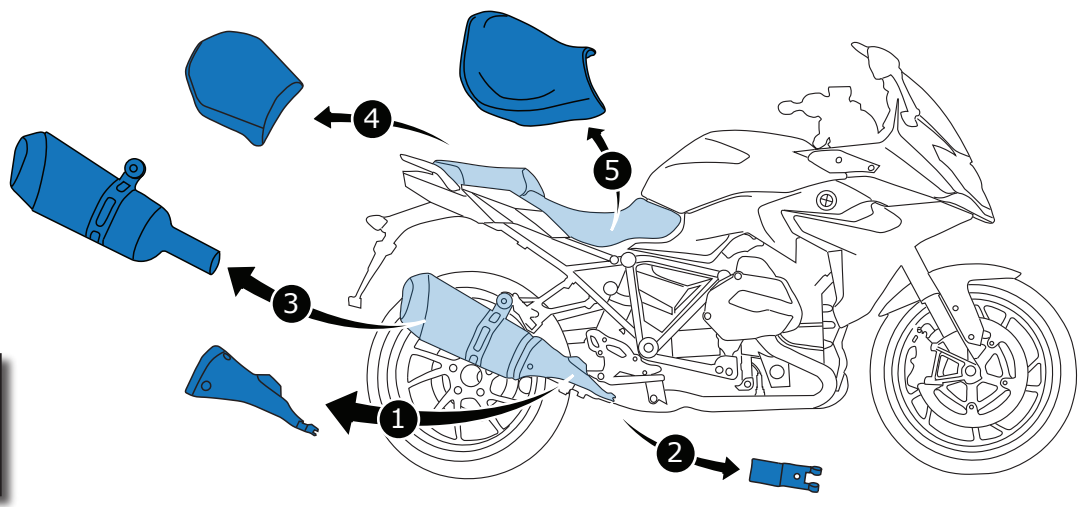

1

R 1200 RS

Easymount Smartbox 2

1 Assembly Kit

2 Smartbox 2

3 Mode Switch for Smartbox

4 Smartbox Control Cable

Exhaust/Cable /Servo System

2

Use at step 3

3

Items required

To mount the exhaust use the mountingset + manual