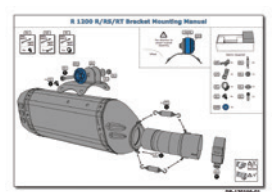

OEM 7Nm 51bf ft 300 km 186 mi 2x	3 EC 25Nm 181bf ft 300 km 186 mi 1x	4 OEM 25Nm 181bf ft 300 km 186 mi 1x