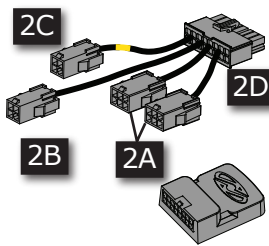

### NEW IN THIS MANUAL:

- SMARTBOX 2
- EXHAUST MOUNTING
- SERVO POSITIONS

Softail® Old Style 2017 ->

1

# Softtail Old Style 2017 -> Easymount Smartbox

Assembly  
Kit

Smartbox  
2

Mode Switch  
for  
Smartbox

Smartbox  
Control Cable

Exhaust/Cable  
/Servo System

2

Optional:  
Re-use heat shield