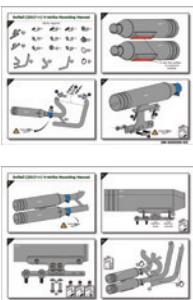

1

Softtail Old Style 2017 -> Easymount Smartbox

Assembly
Kit

Smartbox
2

Mode Switch
for
Smartbox

Smartbox
Control Cable

Exhaust/Cable
/Servo System

2

Optional:
Re-use heat shield

3

Items required

To mount the exhaust use
the mountingset + manual