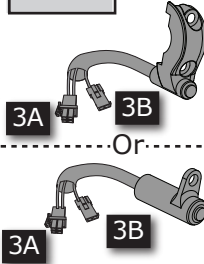

# Softtail Old Style 2017 -> Easymount Smartbox

Assembly  
Kit

Smartbox  
2

Mode Switch  
for  
Smartbox

Smartbox  
Control Cable

Exhaust/Cable  
/Servo System

2

Optional:  
Re-use heat shield