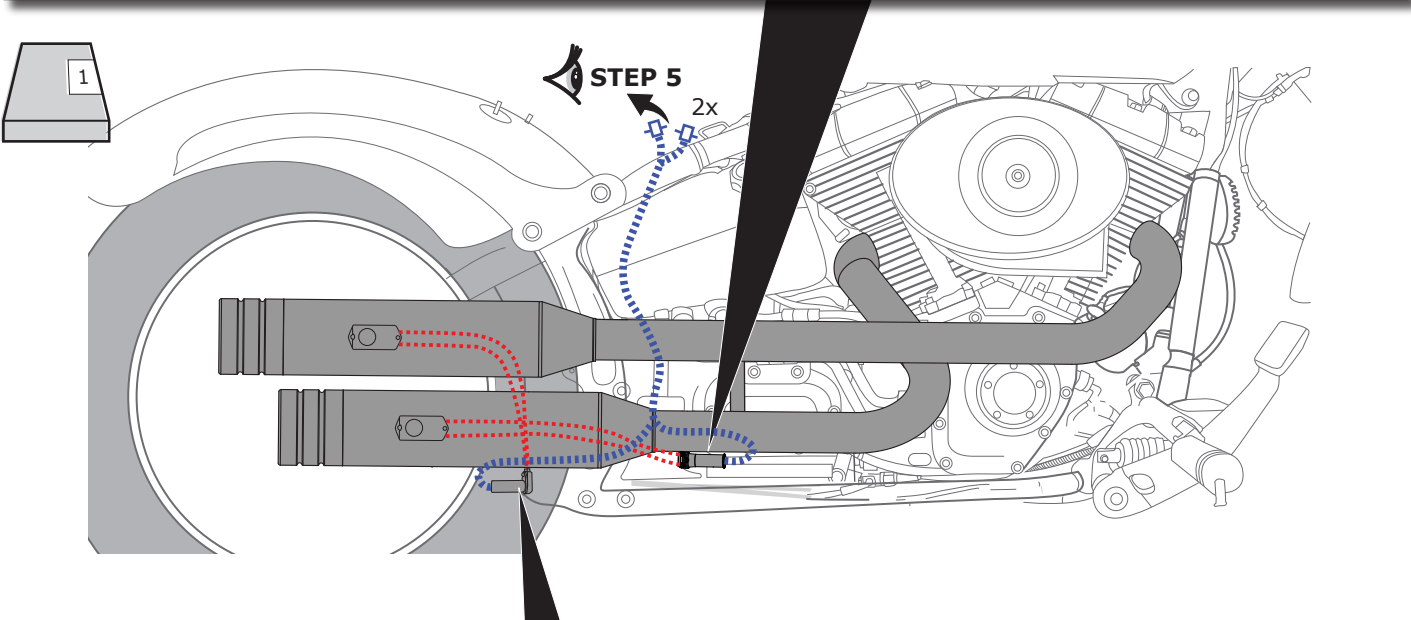

Actual cables are black