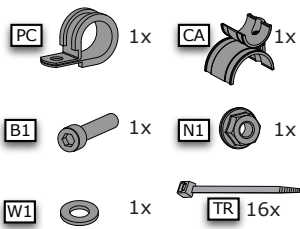

### NEW IN THIS MANUAL:

- SMARTBOX 2
- EXHAUST MOUNTING
- SERVO POSITIONS

Softail® Old Style 2017 ->

1

# Softtail Old Style 2017 -> Easymount Smartbox

Assembly  
Kit

Smartbox  
2

Mode Switch  
for  
Smartbox

Smartbox  
Control Cable

Exhaust/Cable  
/Servo System

2

Optional:  
Re-use heat shield