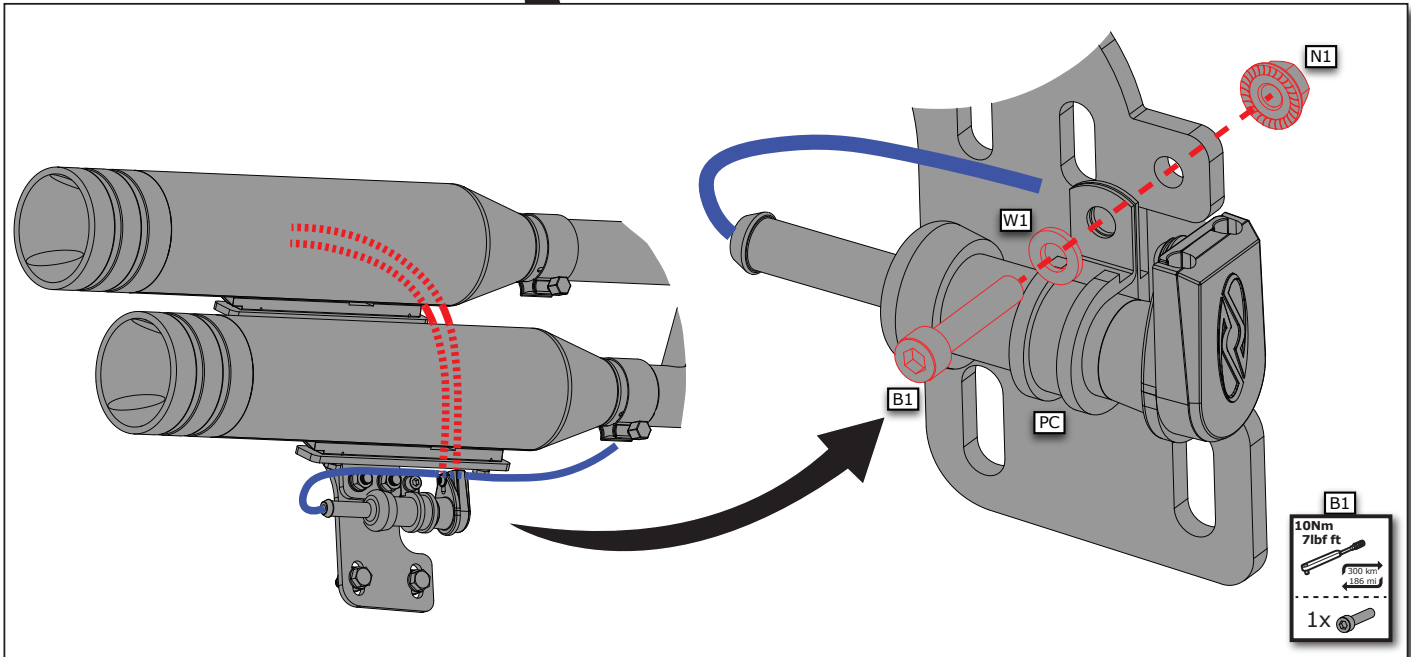

Actual cables are black