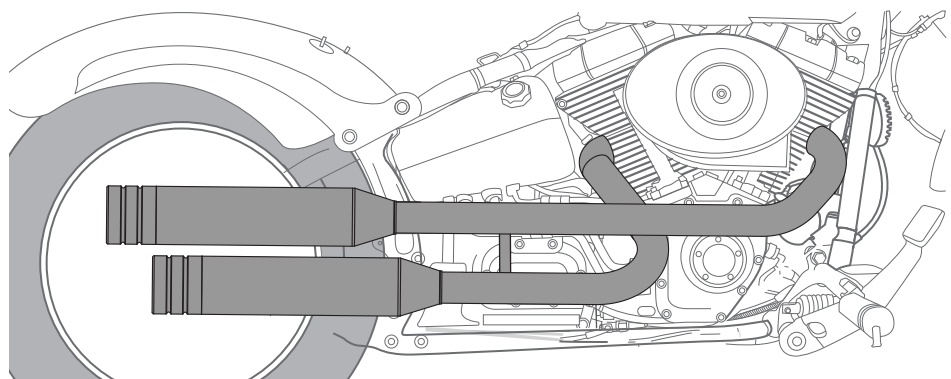

3

Items required

To mount the exhaust use
the mountingset + manual