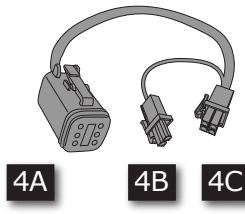

# Softtail Old Style 2017 -> Easymount Smartbox

Assembly  
Kit

Smartbox  
2

Mode Switch  
for  
Smartbox

Smartbox  
Control Cable

Exhaust/Cable  
/Servo System

2

Optional:  
Re-use heat shield