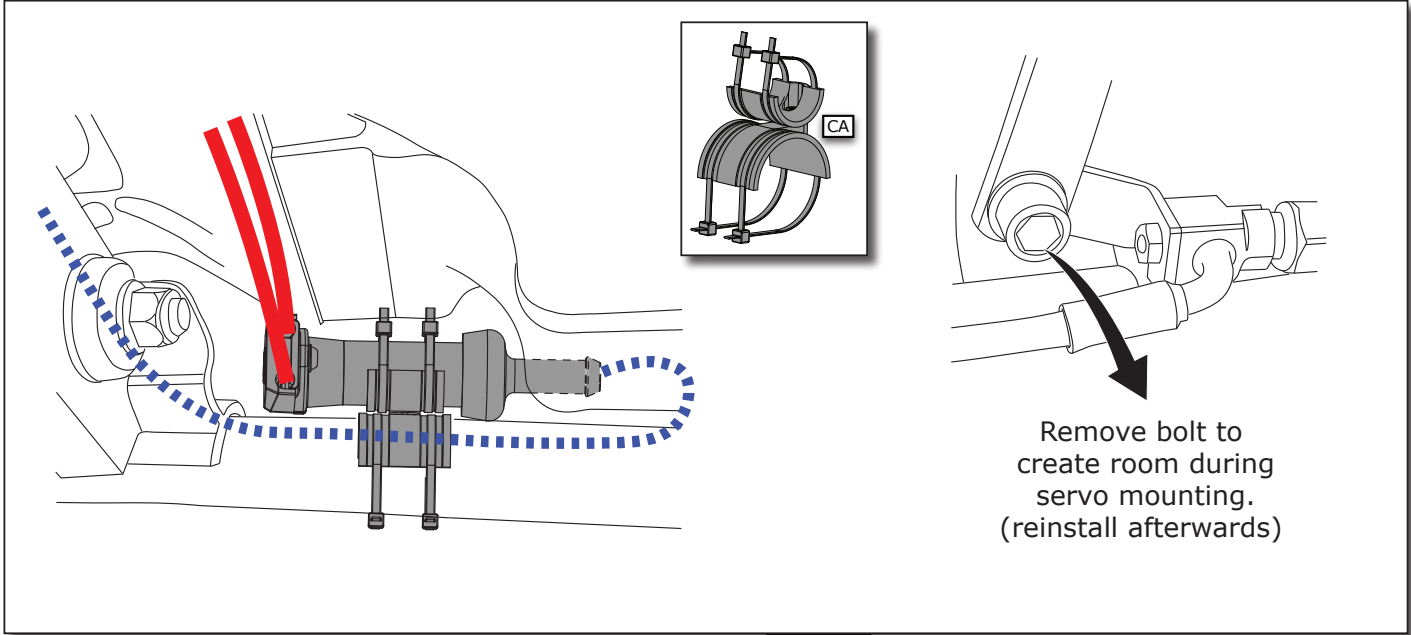

Actual cables are black