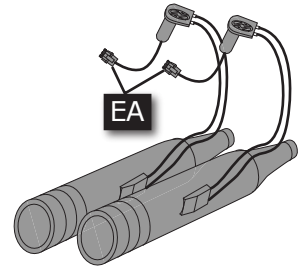

### NEW IN THIS MANUAL:

- SMARTBOX 2
- EXHAUST MOUNTING
- SERVO POSITIONS

Softail® Old Style 2017 ->

1

# Softtail Old Style 2017 -> Easymount Smartbox

Assembly  
Kit

Smartbox  
2

Mode Switch  
for  
Smartbox

Smartbox  
Control Cable

Exhaust/Cable  
/Servo System

2

Optional:  
Re-use heat shield