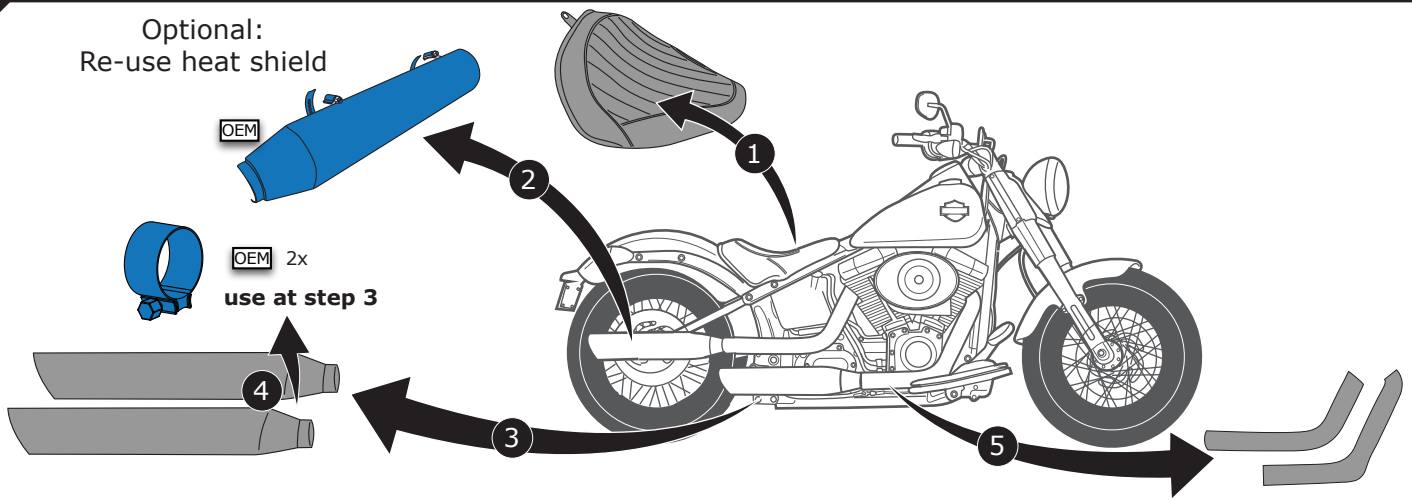

# Softtail Old Style 2017 -> Easymount Smartbox

Assembly  
Kit

Smartbox  
2

Mode Switch  
for  
Smartbox

Smartbox  
Control Cable

Exhaust/Cable  
/Servo System

2

Optional:  
Re-use heat shield