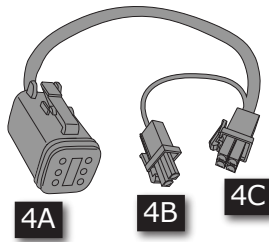

Dyna Old Style 2017-> Easymount Smartbox 2

Assembly Kit

Smartbox 2

Mode Switch for Smartbox

Smartbox Control Cable

Exhaust/Cable /Servo System

2

3