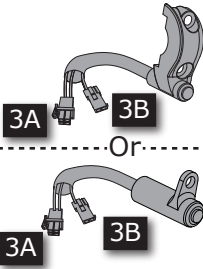

Dyna Old Style 2017-> Easymount Smartbox 2

Assembly Kit

Smartbox 2

Mode Switch for Smartbox

Smartbox Control Cable

Exhaust/Cable /Servo System

2

3