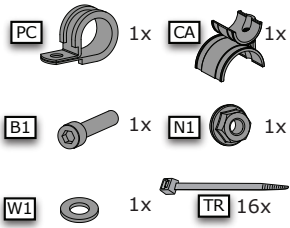

SN.

Dr. Jekyll & Mr. Hyde[®]

THE EXHAUST

MANUAL : HARLEY-DAVIDSON[®] | EASYMOUNT | SMARTBOX 2

NEW IN THIS MANUAL:

- SMARTBOX 2
- EXHAUST MOUNTING
- SERVO POSITIONS

Dyna[®] Old Style 2017 ->

1

Dyna Old Style 2017-> Easymount Smartbox 2

Assembly Kit

Smartbox 2

Mode Switch for Smartbox

Smartbox Control Cable

Exhaust/Cable /Servo System

2

3