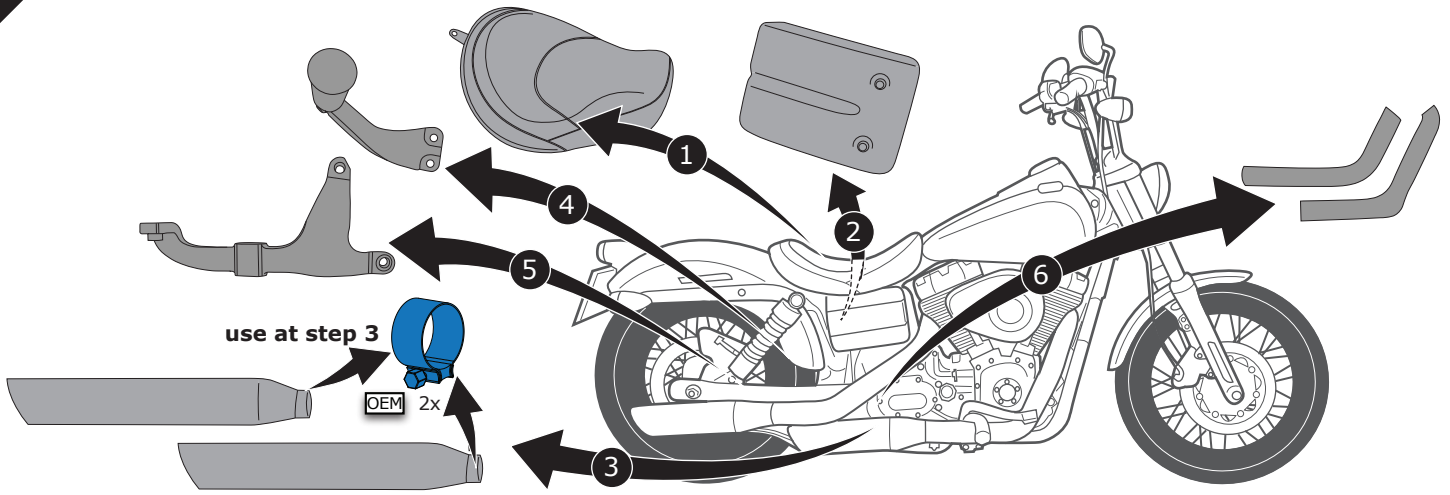

Dyna Old Style 2017-> Easymount Smartbox 2

Assembly Kit

Smartbox 2

Mode Switch for Smartbox

Smartbox Control Cable

Exhaust/Cable /Servo System

2

3