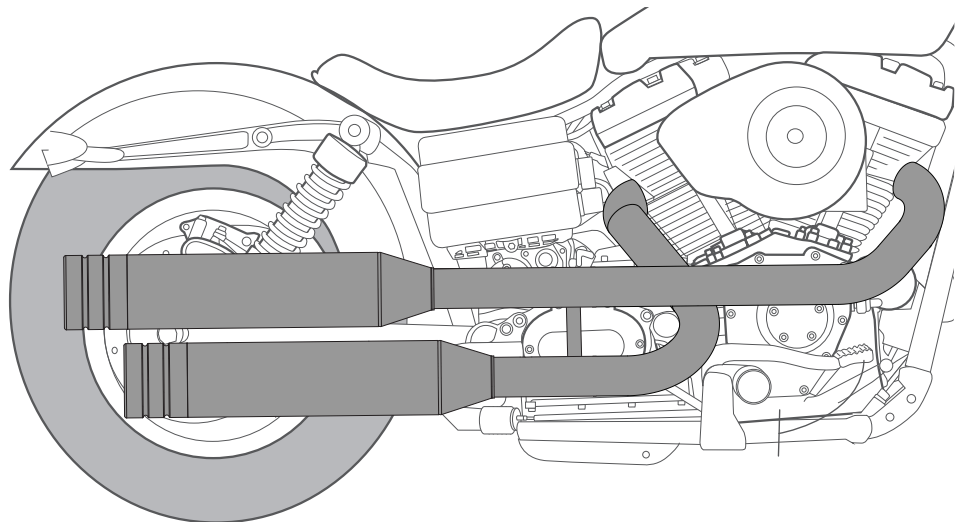

3

Items required

To mount the exhaust use the mountingset + manual