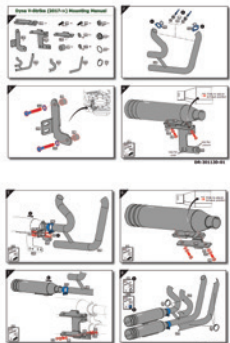

1

Dyna Old Style 2017-> Easymount Smartbox 2

Assembly Kit

Smartbox 2

Mode Switch for Smartbox

Smartbox Control Cable

Exhaust/Cable /Servo System

2

3

Items required

To mount the exhaust use the mountingset + manual