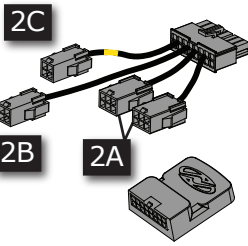

SN.

Dr. Jekyll & Mr. Hyde[®]

THE EXHAUST

MANUAL : HARLEY-DAVIDSON[®] | EASYMOUNT | SMARTBOX 2

NEW IN THIS MANUAL:

- SMARTBOX 2
- EXHAUST MOUNTING
- SERVO POSITIONS

Dyna[®] Old Style 2017 ->

1

Dyna Old Style 2017-> Easymount Smartbox 2

Assembly Kit

Smartbox 2

Mode Switch for Smartbox

Smartbox Control Cable

Exhaust/Cable /Servo System

2

3