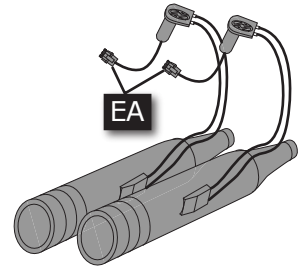

Dyna Old Style 2017-> Easymount Smartbox 2

Assembly Kit

Smartbox 2

Mode Switch for Smartbox

Smartbox Control Cable

Exhaust/Cable /Servo System

2

3