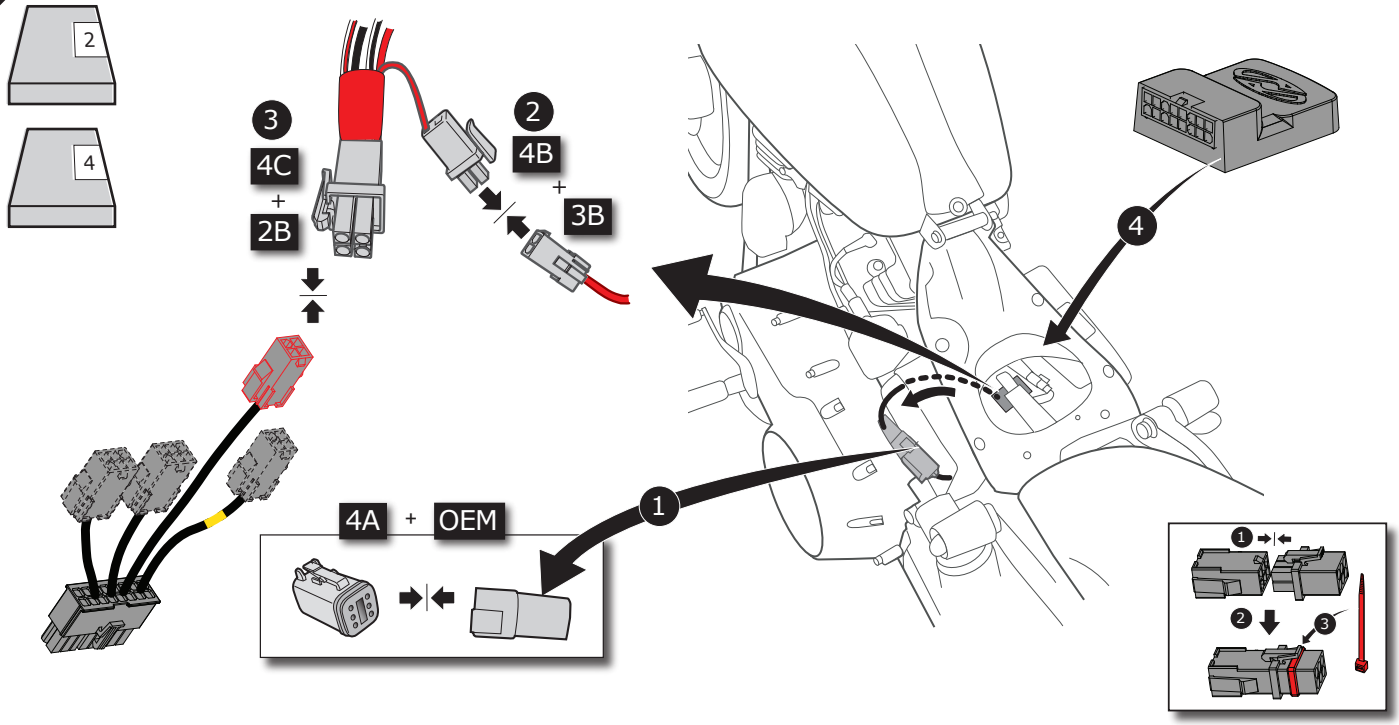

Dyna Old Style 2017-> Easymount Smartbox 2

Assembly Kit

Smartbox 2

Mode Switch for Smartbox

Smartbox Control Cable

Exhaust/Cable /Servo System

2

3

Items required

To mount the exhaust use the mountingset + manual

4

5

Or

6

7

Complete System Check!