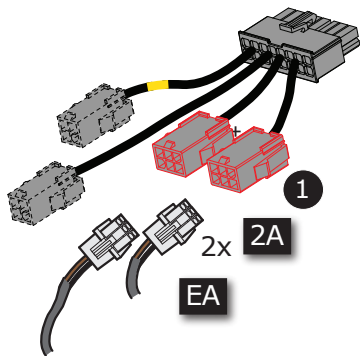

Dyna Old Style 2017-> Easymount Smartbox 2

Assembly Kit

Smartbox 2

Mode Switch for Smartbox

Smartbox Control Cable

Exhaust/Cable /Servo System

2

3

Items required

To mount the exhaust use the mountingset + manual

4

5

Or

6

7

Complete System Check!