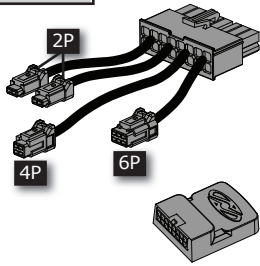

R 1250 R

Easymount Smartbox 2

1 Assembly Kit

2 Smartbox 2

3 Mode Switch for Smartbox

4 Smartbox Control Cable

Exhaust/Cable/Servo System

2