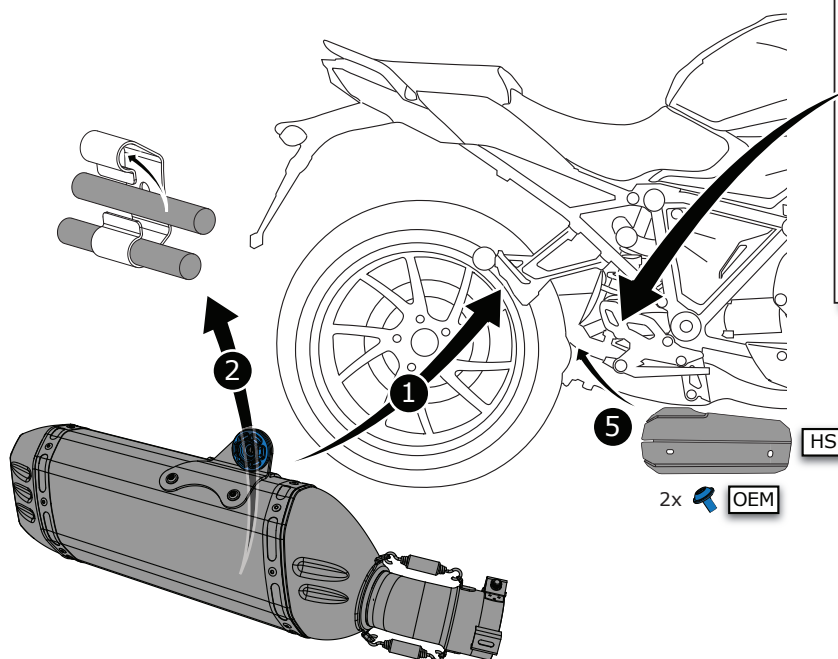

Use at step 3

3

Items required

To mount the exhaust use the mountingset + manual

6 Optional:

Purchase and install BMW part nr.

18518566945