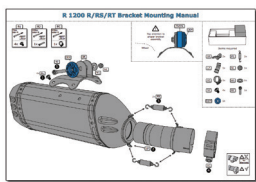

R 1250 R

Easymount Smartbox 2

1 Assembly Kit

2 Smartbox 2

3 Mode Switch for Smartbox

4 Smartbox Control Cable

Exhaust/Cable/Servo System

2

Use at step 3

3

Items required

To mount the exhaust use the mountingset + manual

6 Optional:

Purchase and install BMW part nr.

18518566945