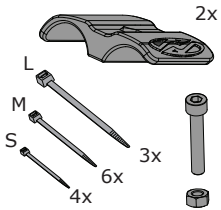

SN.

Dr. Jekyll & Mr. Hyde®

THE EXHAUST

MANUAL : BMW® | EASYMOUNT | SMARTBOX 2

NEW IN THIS MANUAL:

- 2019 MODEL
- ADDED OPTIONAL OEM SPRAY GUARD (STEP 3)

R 1250 R

2019 » Up

R 1250 R

Easymount Smartbox 2

1 Assembly Kit

2 Smartbox 2

3 Mode Switch for Smartbox

4 Smartbox Control Cable

Exhaust/Cable/Servo System

2

Use at step 3

3

Items required

To mount the exhaust use the mountingset + manual

6 Optional:

Purchase and install BMW part nr.

18518566945