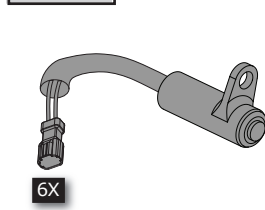

R 1250 R

Easymount Smartbox 2

1 Assembly Kit

2 Smartbox 2

3 Mode Switch for Smartbox

4 Smartbox Control Cable

Exhaust/Cable/Servo System

2