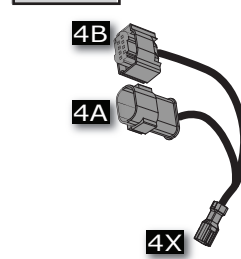

R 1250 R

Easymount Smartbox 2

1 Assembly Kit

2 Smartbox 2

3 Mode Switch for Smartbox

4 Smartbox Control Cable

Exhaust/Cable/Servo System

2