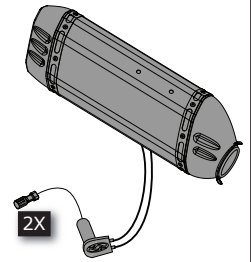

R 1250 R

Easymount Smartbox 2

1 Assembly Kit

2 Smartbox 2

3 Mode Switch for Smartbox

4 Smartbox Control Cable

Exhaust/Cable/Servo System

2