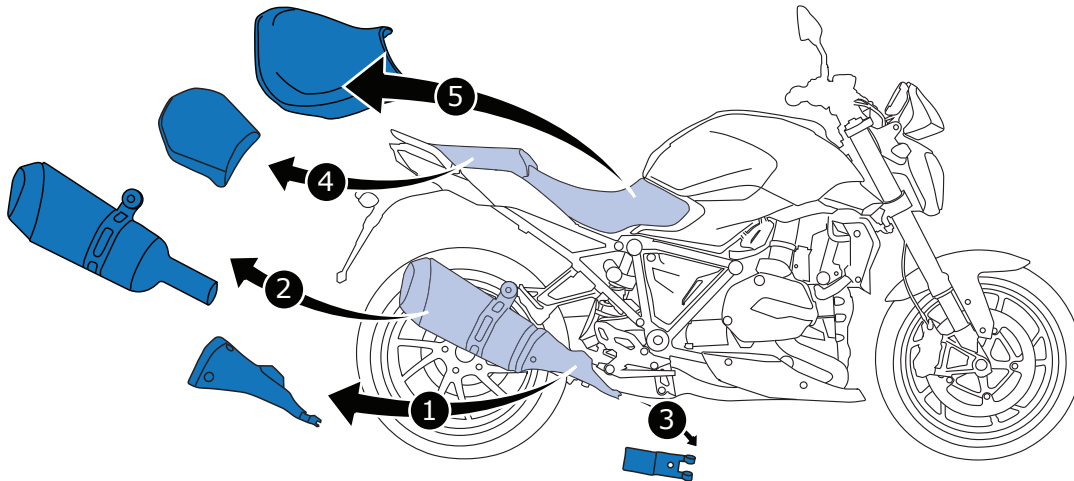

R 1250 R

Easymount Smartbox 2

1 Assembly Kit

2 Smartbox 2

3 Mode Switch for Smartbox

4 Smartbox Control Cable

Exhaust/Cable/Servo System

2