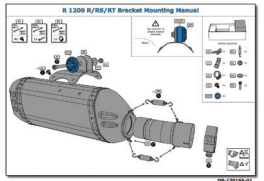

6 Optional:

Purchase and install BMW part nr. 18518566945

OEM 7Nm 51bf ft 300 km 186 mi 2x	3 EC 25Nm 181bf ft 300 km 186 mi 1x	4 OEM 25Nm 181bf ft 300 km 186 mi 1x