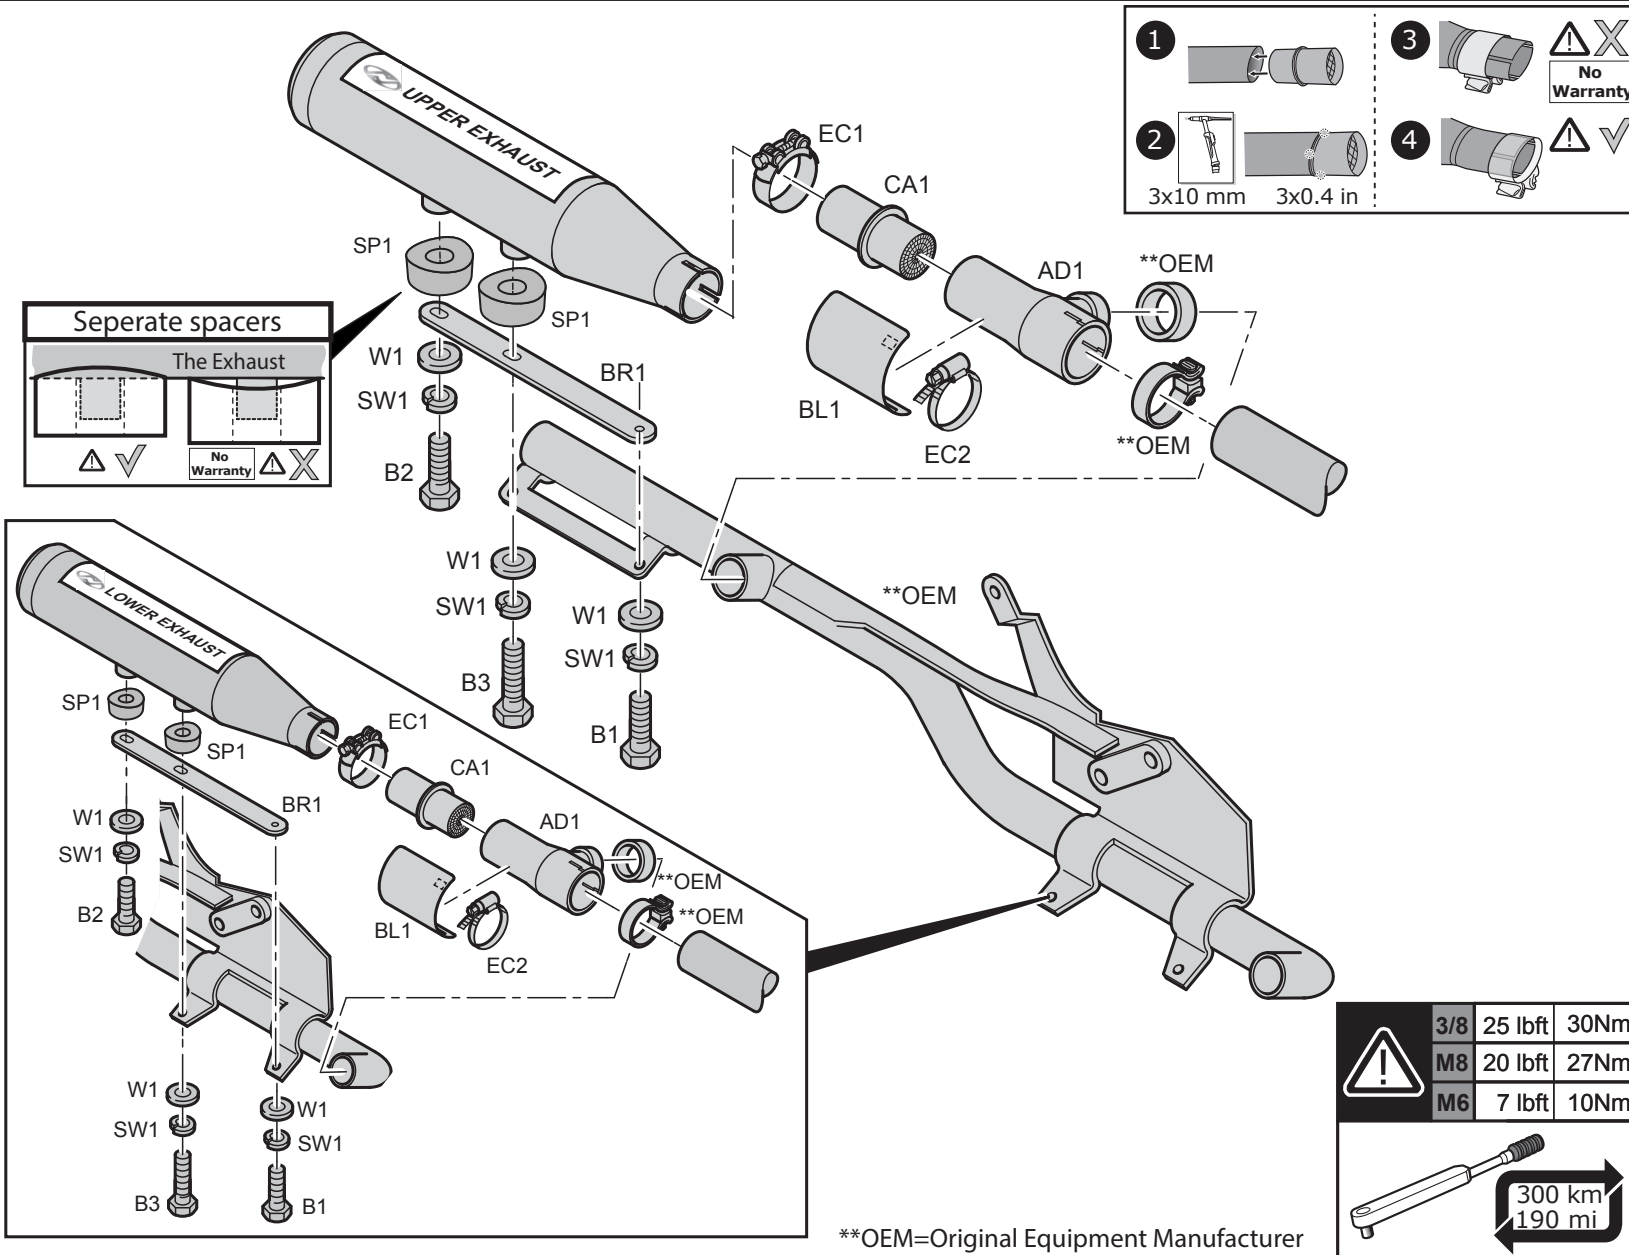

Dr. Tekill & Mr. Hyde®

Mounting set BE-301049 for Sportster 2004-2013 black

1 3x10 mm

2 3x0.4 in

3 **No Warranty** (with X icon)

4 **Warranty** (with checkmark icon)

Seperate spacers

The Exhaust

No Warranty

3/8	25 lbft	30Nm
M8	20 lbft	27Nm
M6	7 lbft	10Nm

300 km / 190 mi

**OEM=Original Equipment Manufacturer

items required			
Nr.	Size	Article Nr.	Qty.
B1	M8x16	BO-101056	2
B2	M8x20	BO-101064	2
B3	M8x25	BO-101065	2
BL1	black	AD-601014	2
BR1		BE-601013	2
CA1		DE-301261	2
EC1	48	EC-101110	2
EC2	32/50	EC-301132	2
SW1	M8	BO-101055	6
W1	M8	BO-101054	6
AD1		AD-101012	2
SP1	ø25x10	DE-601155	4

AD1 2x	CA1 2x
B1 2x	EC1 2x
B2 2x	EC2 2x
B3 2x	SW1 6x
BL1 2x	W1 6x
BR1 2x	

Note: may contain spare parts

DR-301049-05 17-08-2016