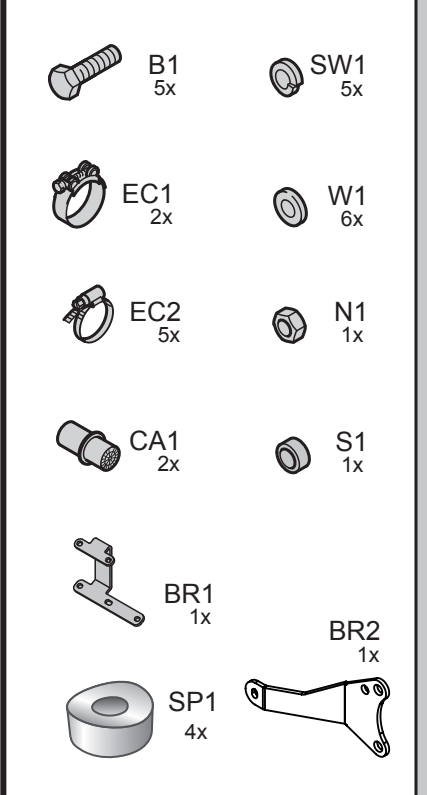

Dr. Tekill & Mr. Hyde®

Mounting set BE-301054 for all Dyna models 2007 up\*

\*\*OEM=Original Equipment Manufacturer

items required			
Nr.	Size	Article Nr.	Qty.
B1	M8x20	BO-101064	5
BR1		BE-601062	1
BR2		BE-601061	1
EC1	44/47	EC-101010	2
EC2	32/52	EC-301032	5
N1	M8	BO-101063	1
S1	optional	BE-601081	1
SW1	M8	BO-101055	5
W1	M8	BO-101054	6
CA1	optional	DE-301261	2
SP1	ø25x10	DE-601155	4

Note: may contain spare parts

\* Excluding Kickstart Models

DR-301054-03 18-09-2015