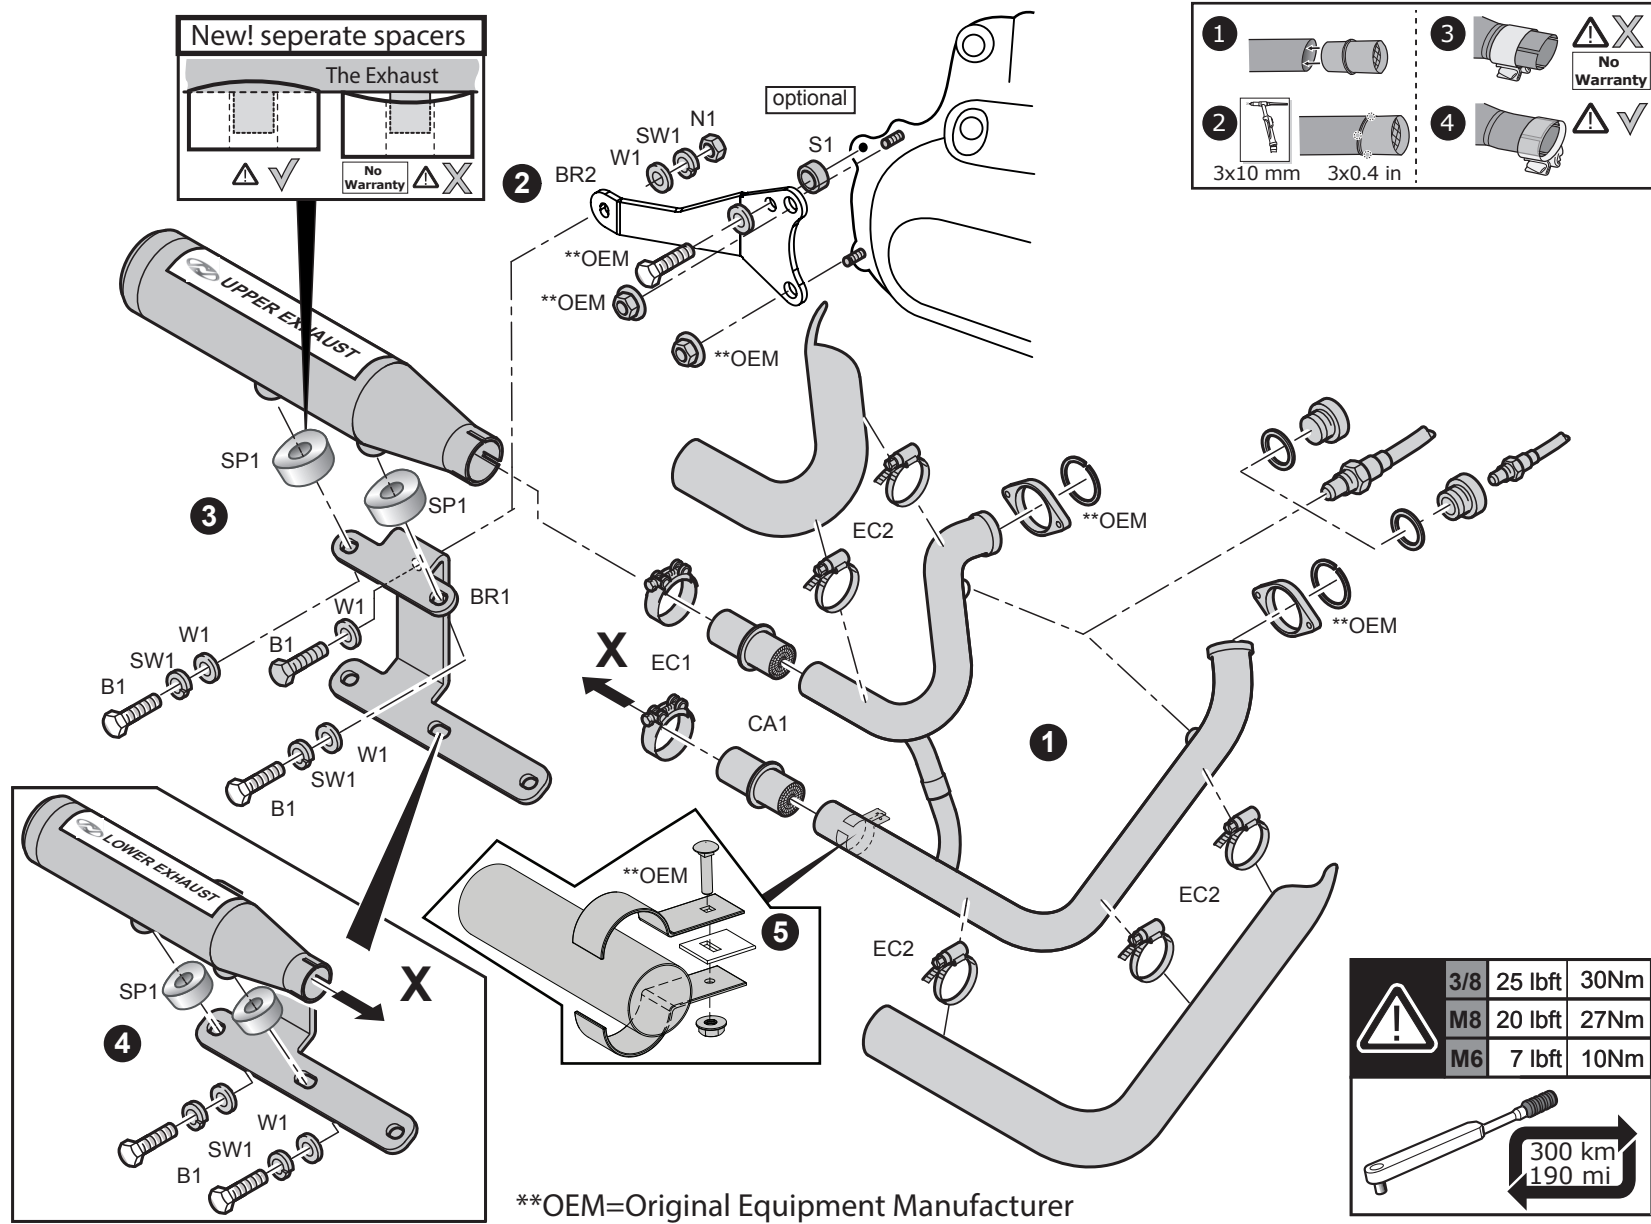

Dr. Tekill & Mr. Hyde®

Mounting set BE-301054 for all Dyna models 2007 up\*

\*\*OEM=Original Equipment Manufacturer

items required			
Nr.	Size	Article Nr.	Qty.
B1	M8x20	BO-101064	5
BR1		BE-601062	1
BR2		BE-601061	1
EC1	44/47	EC-101010	2
EC2	32/52	EC-301032	5
N1	M8	BO-101063	1
S1	optional	BE-601081	1
SW1	M8	BO-101055	5
W1	M8	BO-101054	6
CA1	optional	DE-301261	2
SP1	ø25x10	DE-601155	4

Note: may contain spare parts

\* Excluding Kickstart Models

DR-301054-03 18-09-2015