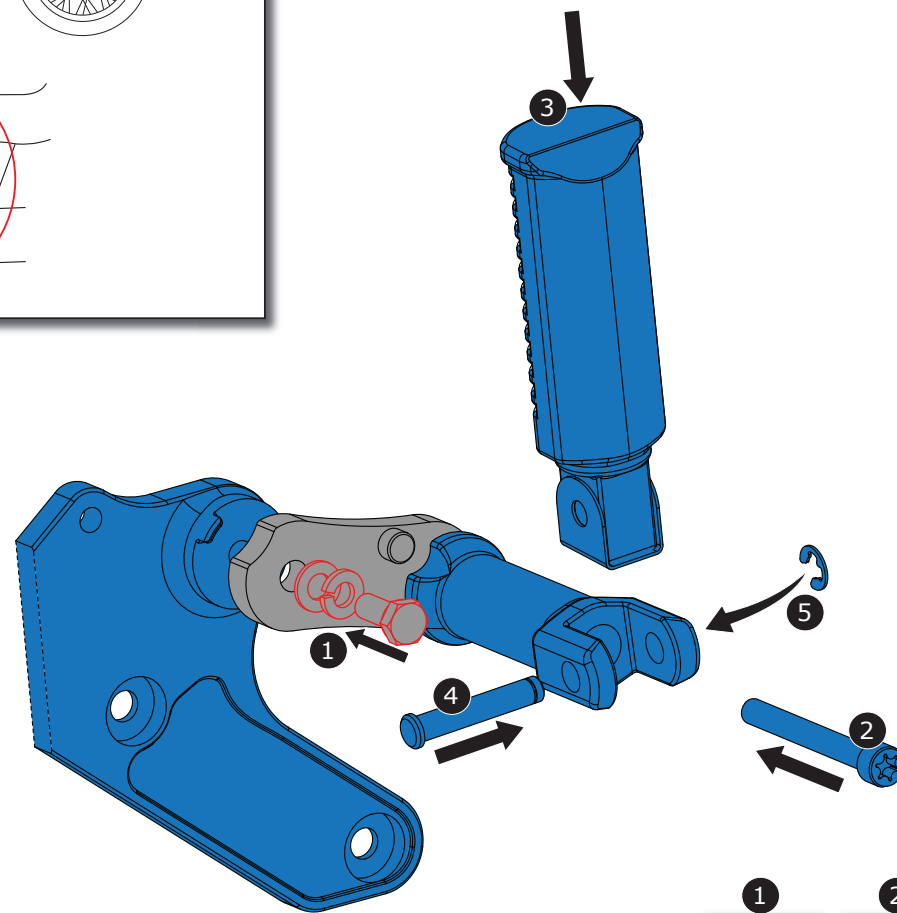

Softail (2018->) Footrest Mounting Manual (Jekill Bomb)

1

Remove passenger footrest

2

Re-install passenger footrest after installing adapter

1	2
50 Nm 36 lbf ft	50 Nm 36 lbf ft
	
1x	1x