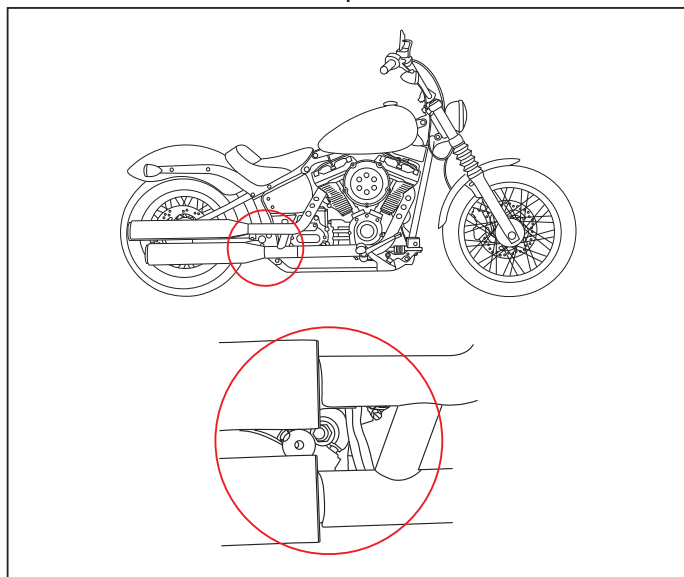

Softail (2018->) Footrest Mounting Manual (Jekill Bomb)

1

Remove passenger footrest

2

Re-install passenger footrest after installing adapter

1	2
50 Nm 36 lbf ft	50 Nm 36 lbf ft
	
1x	1x