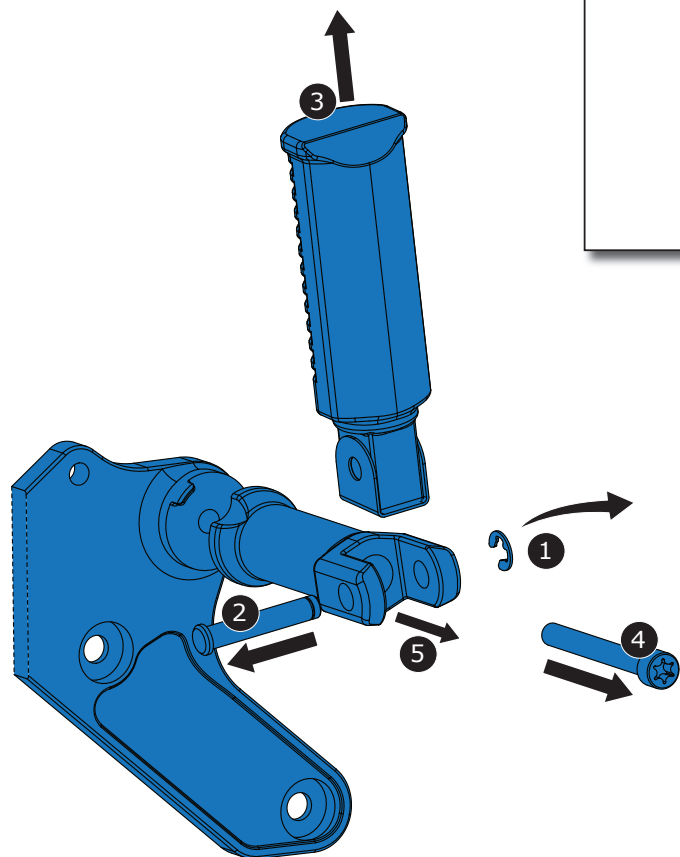

Softail (2018->) Footrest Mounting Manual (Jekill Bomb)

1

Remove passenger footrest

2

Re-install passenger footrest after installing adapter

1	2
50 Nm 36 lbf ft	50 Nm 36 lbf ft
	
1x	1x