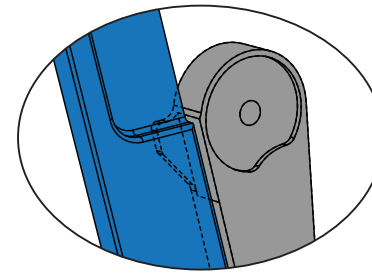

Softail (2018->) V-Strike Footrest Mounting Manual (Wide Frame) Right Hand Side

1

If installed: remove lower exhausts

Install Footrest adapter

27 Nm
20 lbf ft
300 km
186 mi
1x

3

Install footrest

50 Nm
36 lbf ft
300 km
186 mi
1x