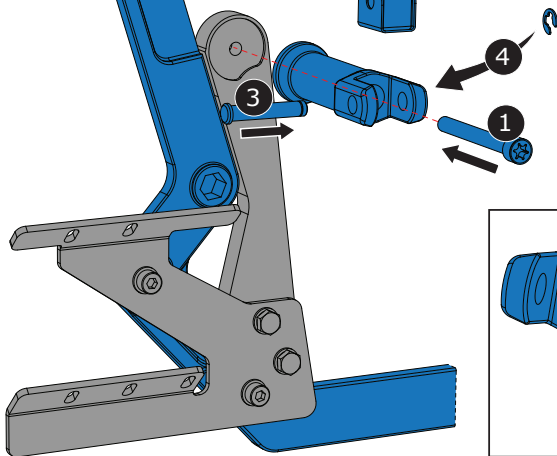

Softail (2018->) V-Strike Footrest Mounting Manual (Wide Frame) Right Hand Side

1

If installed: remove lower exhausts

Install Footrest adapter

27 Nm
20 lbf ft
300 km
186 mi
1x

3

Install footrest

50 Nm
36 lbf ft
300 km
186 mi
1x

Reinstallation not possible

1	BR 1x	B1 2x	W1 2x

2

4

Reinstall lower exhausts

Softail (2018->) V-Strike Footrest Mounting Manual Left Hand Side

1

2