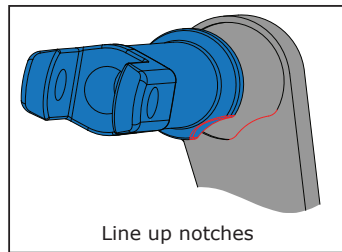

Softail (2018->) V-Strike Footrest Mounting Manual (Wide Frame) Right Hand Side

1

If installed: remove lower exhausts

Install Footrest adapter

27 Nm
20 lbf ft
300 km
186 mi
1x

3

Install footrest

50 Nm
36 lbf ft
300 km
186 mi
1x