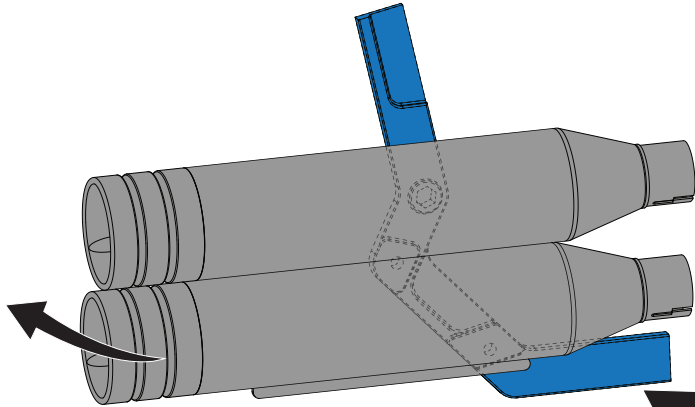

Softail (2018->) V-Strike Footrest Mounting Manual (Wide Frame) Right Hand Side

1

If installed: remove lower exhausts

Install Footrest adapter

27 Nm
20 lbf ft
300 km
186 mi
1x

3

Install footrest

50 Nm
36 lbf ft
300 km
186 mi
1x

Reinstallation not possible

1	BR 1x	B1 2x	W1 2x

2

4

Reinstall lower exhausts

Softail (2018->) V-Strike Footrest Mounting Manual Left Hand Side

1

2