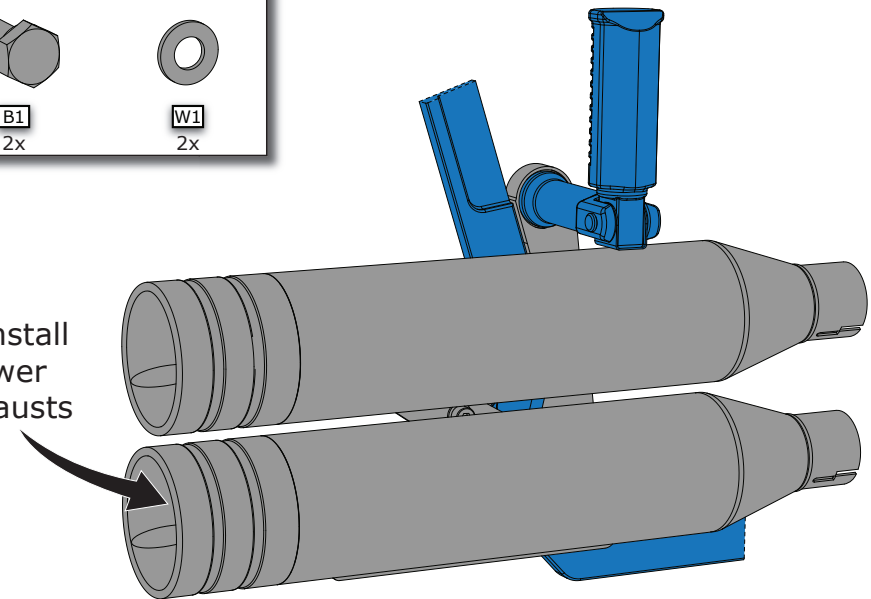

Softail (2018->) V-Strike Footrest Mounting Manual (Wide Frame) Right Hand Side

1

If installed: remove lower exhausts

Install Footrest adapter

27 Nm
20 lbf ft
300 km
186 mi
1x

3

Install footrest

50 Nm
36 lbf ft
300 km
186 mi
1x

Reinstallation not possible

1	BR 1x	B1 2x	W1 2x

2

4

Reinstall lower exhausts

Softail (2018->) V-Strike Footrest Mounting Manual Left Hand Side

1

2