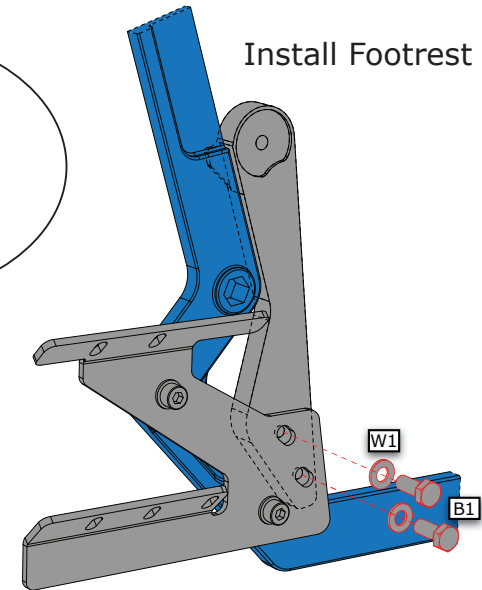

Softail (2018->) V-Strike Footrest Mounting Manual (Wide Frame) Right Hand Side

1

If installed: remove lower exhausts

Install Footrest adapter

27 Nm
20 lbf ft
300 km
186 mi
1x

3

Install footrest

50 Nm
36 lbf ft
300 km
186 mi
1x

Reinstallation not possible

1	BR 1x	B1 2x	W1 2x

2

4

Reinstall lower exhausts

Softail (2018->) V-Strike Footrest Mounting Manual Left Hand Side

1

2