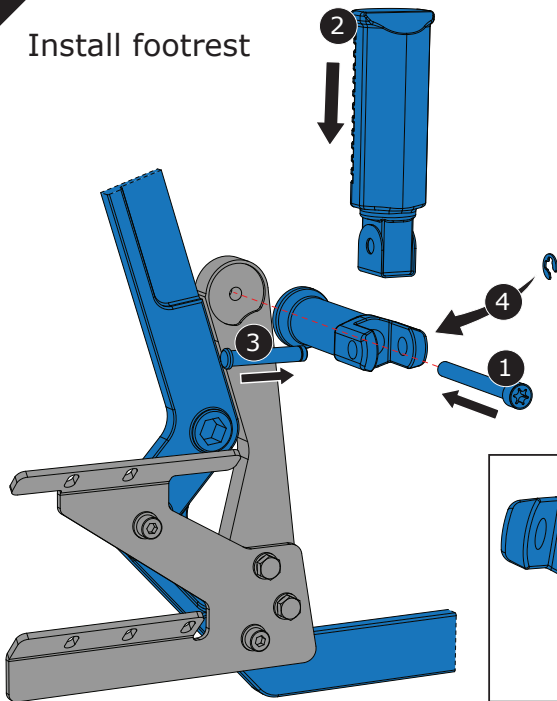

FXDR (2019->) V-Strike Footrest Mounting Manual Right Hand Side

1

If installed: remove lower exhausts

2

Install Footrest adapter

3

Install footrest

4

Reinstall lower exhausts

FXDR (2019->) V-Strike Footrest Mounting Manual Left Hand Side

1

2