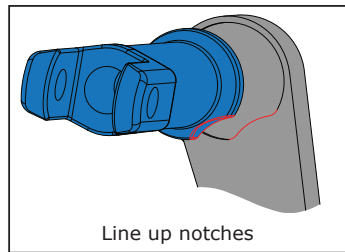

FXDR (2019->) V-Strike Footrest Mounting Manual Right Hand Side

1

If installed: remove lower exhausts

2

Install Footrest adapter

3

Install footrest

4