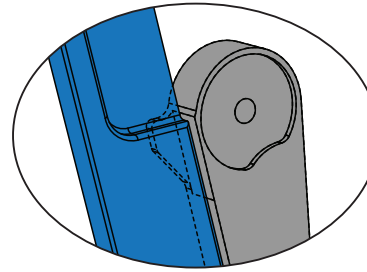

FXDR (2019->) V-Strike Footrest Mounting Manual Right Hand Side

1

If installed: remove lower exhausts

2

Install Footrest adapter

3

Install footrest

4