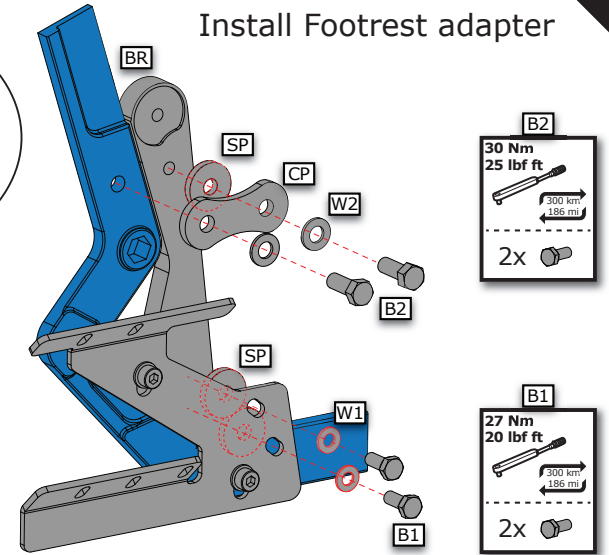

FXDR (2019->) V-Strike Footrest Mounting Manual Right Hand Side

1

If installed: remove lower exhausts

2

Install Footrest adapter

3

Install footrest

4

Reinstall lower exhausts

FXDR (2019->) V-Strike Footrest Mounting Manual Left Hand Side

1

2