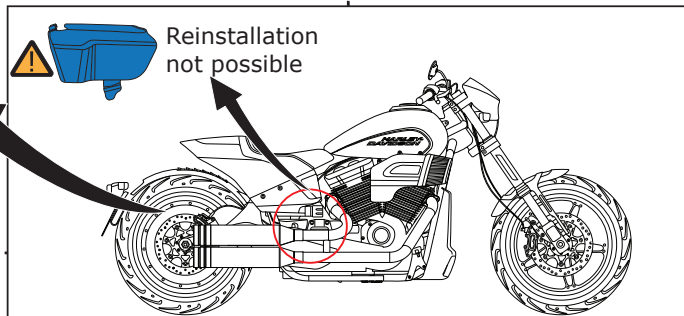

FXDR (2019->) V-Strike Footrest Mounting Manual Right Hand Side

1

If installed: remove lower exhausts

2

Install Footrest adapter

3

Install footrest

4