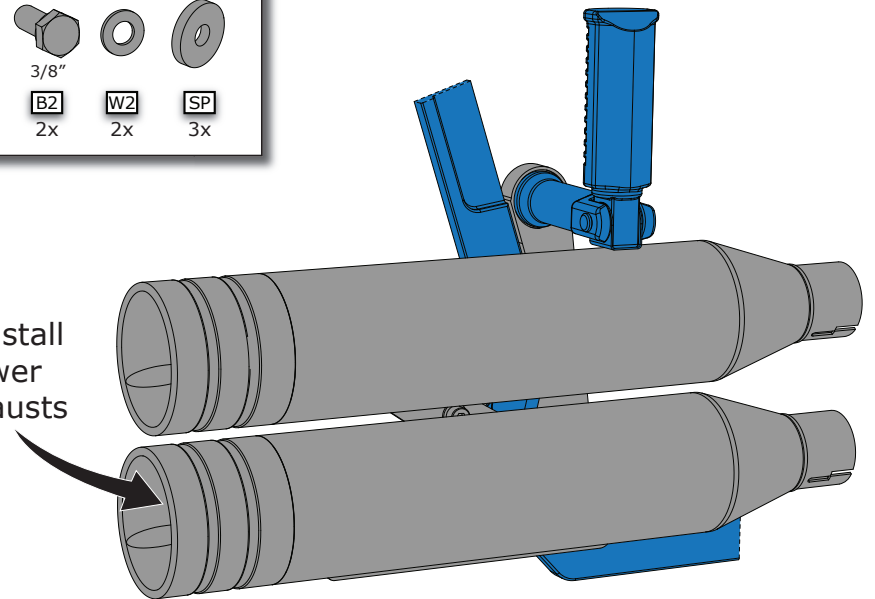

FXDR (2019->) V-Strike Footrest Mounting Manual Right Hand Side

1

If installed: remove lower exhausts

2

Install Footrest adapter

3

Install footrest

4

Reinstall lower exhausts

FXDR (2019->) V-Strike Footrest Mounting Manual Left Hand Side

1

2