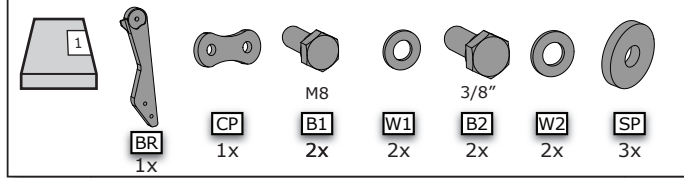

FXDR (2019->) V-Strike Footrest Mounting Manual Right Hand Side

1

If installed: remove lower exhausts

2

Install Footrest adapter

3

Install footrest

4